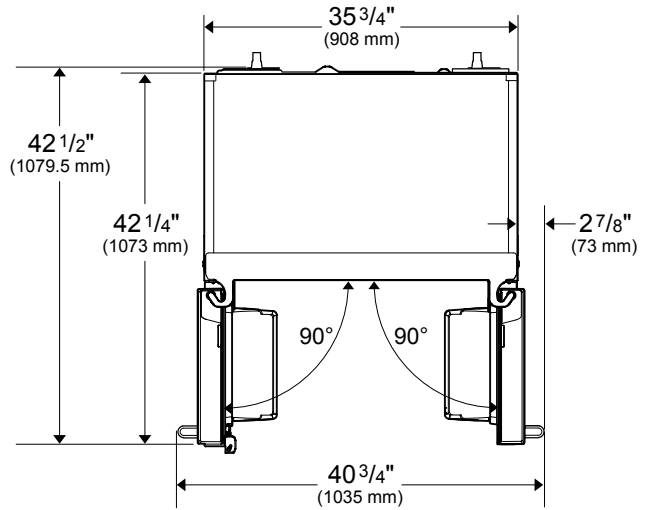

BFFD3626SS

36" Counter-Depth French 4-Door Refrigerator

WARRANTY

Entire Appliance (Parts & Labor)	2-year Full Warranty
Sealed System (Parts Only)	5-year Limited Warranty