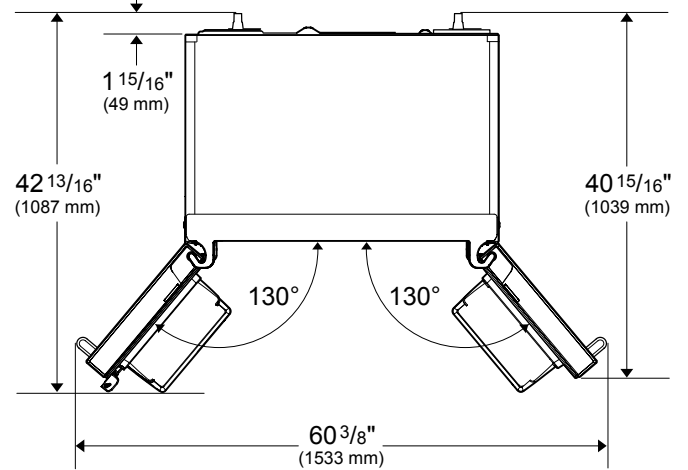

BFFD3626SS

36" Counter-Depth French 4-Door Refrigerator

WARRANTY

Entire Appliance (Parts & Labor)	2-year Full Warranty
Sealed System (Parts Only)	5-year Limited Warranty