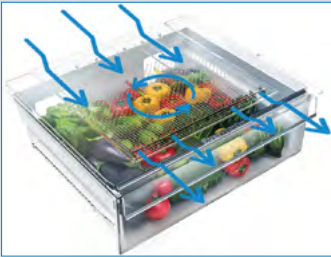

BFFD3626SS

36" Counter-Depth French 4-Door Refrigerator

CEE Tier 1

GENERAL PROPERTIES

Type	Freestanding
Style	Counter-Depth French Door, 4-Door
Finish	Fingerprint-Free Stainless Steel with Finished Gray Sides
Handles	Pro Handle - Rounded Stainless Steel
Metal Back Wall	-
Cooling System	NeoFrost™ Trio Cooling Technology
Control System	Electronic Controls
Control Display Type & Location	Digital LED Display on Front Top Trim
Connectivity	-

CAPACITY

Total Net Volume	20.85 cu. ft.
Fresh Food Net Volume	13.77 cu. ft.
Freezer Net Volume	7.08 cu. ft.

PREMIUM TECHNOLOGY

EVERFRESH+™ WITH ACTIVE FRESH BLUE LIGHT

Our EverFresh+ with Active Fresh Blue Light technology keeps fresh food fresher three times longer than the average refrigerator – for up to 30 days! Our technology retains vitamins and nutrients that simulates natural lighting conditions, extending the photosynthesis process of fruits and vegetables in your refrigerator.