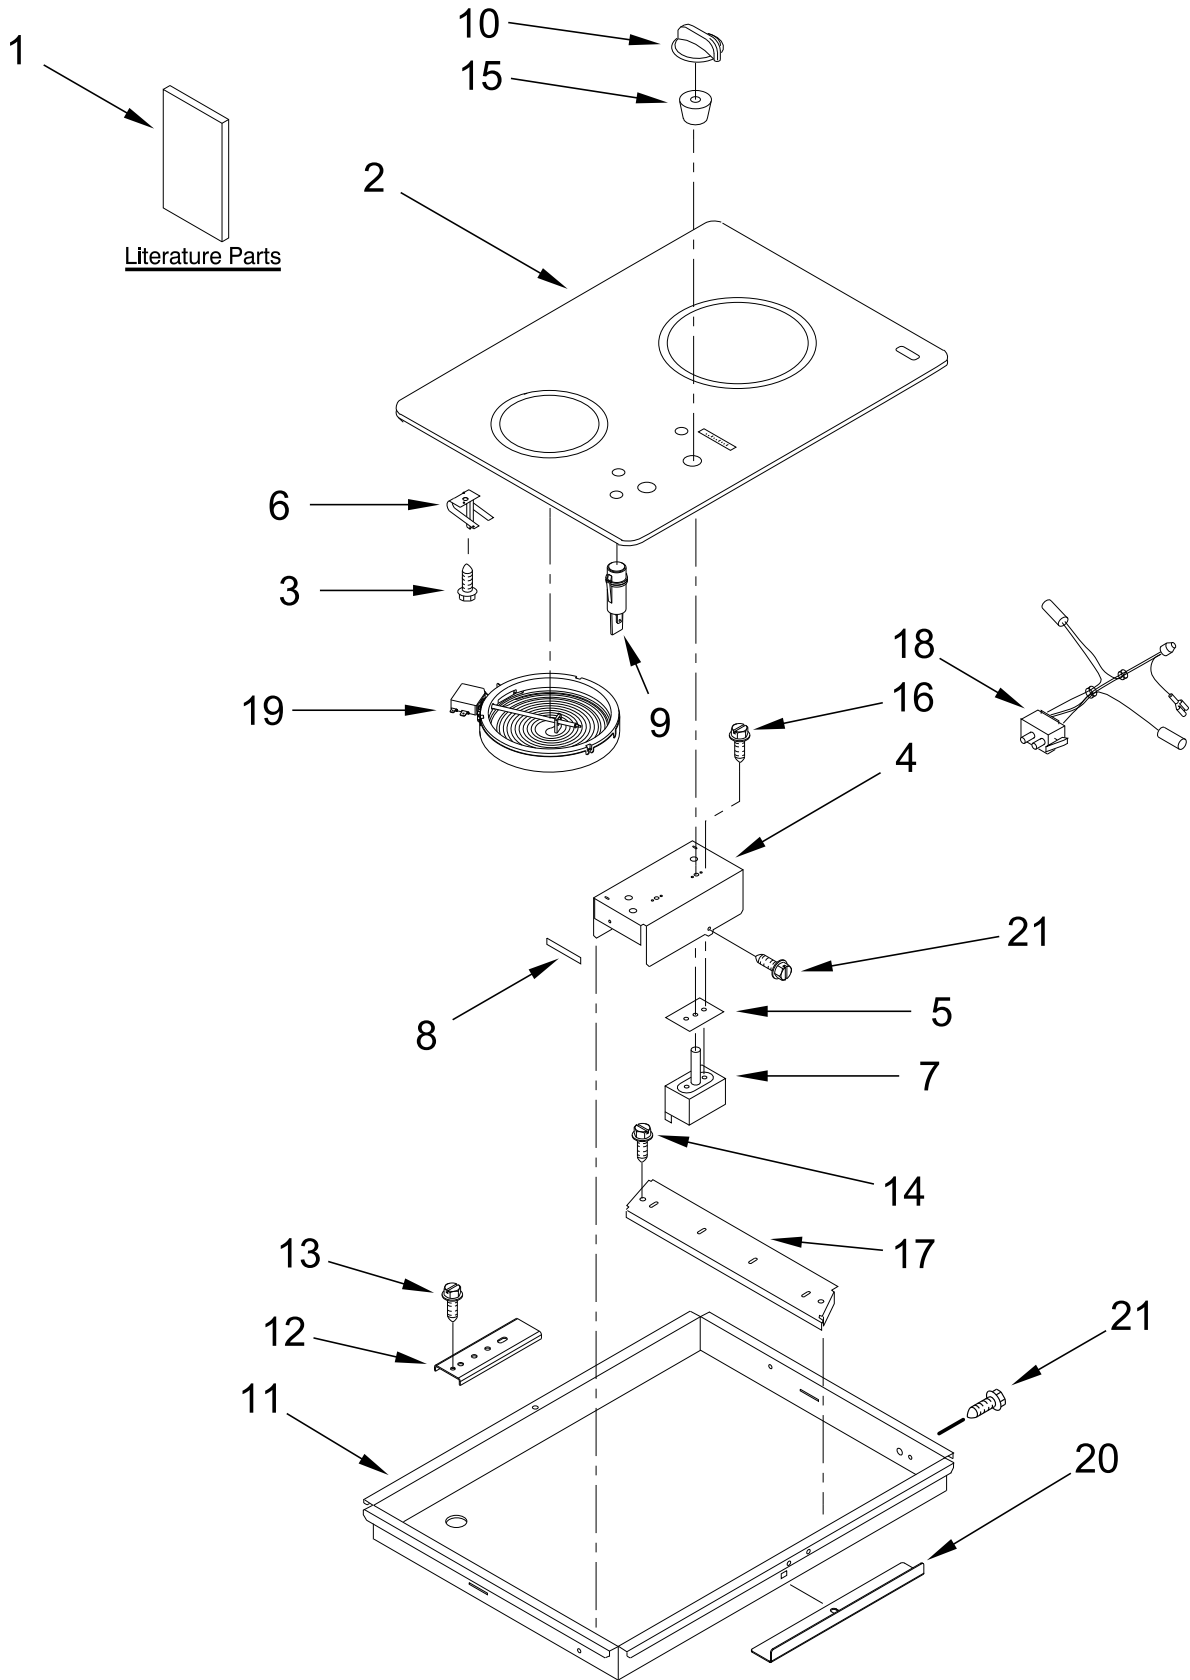

KitchenAid®

15" ELECTRIC CERAN 2 BURNER COOKTOP

MODELS:

KECC056RBL06 (Black)

COOKTOP PARTS

COOKTOP PARTS

<u>Illus. No.</u>	<u>Part No.</u>	<u>Description</u>	<u>Illus. No.</u>	<u>Part No.</u>	<u>Description</u>	<u>Illus. No.</u>	<u>Part No.</u>	<u>Description</u>
1		Literature Parts	8	3192439	Seal, Limiter	19	8273994	Element (1200W)
	8286066	Instructions, Installation	9	3193012	Light, Indicator			(Front)
	3192609	Wiring Diagram	10		Knob, Control		8273993	Element (1800W)
	W10162162	Use & Care Guide		9750372FF	Black			(Rear)
	8304571	Instructions, Undercounter	11	8286988	Box, Burner	20	4455364	Bracket, Support
2		Cooktop, Glass	12	4455917	Bracket, Cooktop Mounting	21	7101P426-60	Screw
	W10566742	Black	13	3400093	Screw			FOLLOWING PARTS NOT ILLUSTRATED
3	246119	Screw	14	3196537	Screw		W11171891	Harness, Cooktop
4	W10414006	Bracket, Mounting	15		Grommet		W11190493	Assembly, Conduit
5	3183956	Seal, Switch Cover		8285469	Black		98997	Clip
6	9759094	Spring, Locator	16	7101P309-60	Screw		3400015	Screw, Grounding
7	3191049	Switch, Infinite (Front)	17	3192721	Rail, Element Support		8286642	Tape, Foam
	3191050	Switch, Infinite (Rear)	18	3192612	Lamp, Hot Surface Indicator			

OPTIONAL PARTS (NOT INCLUDED)

<u>Illus.</u> <u>No.</u>	<u>Part No.</u>	<u>Description</u>
	31464	Cleaner, Cooktop
	WA906B	Scraper, Cooktop
	8171420	Cleaner & Polish
	31662	Cleaner, All-Purpose Appliance