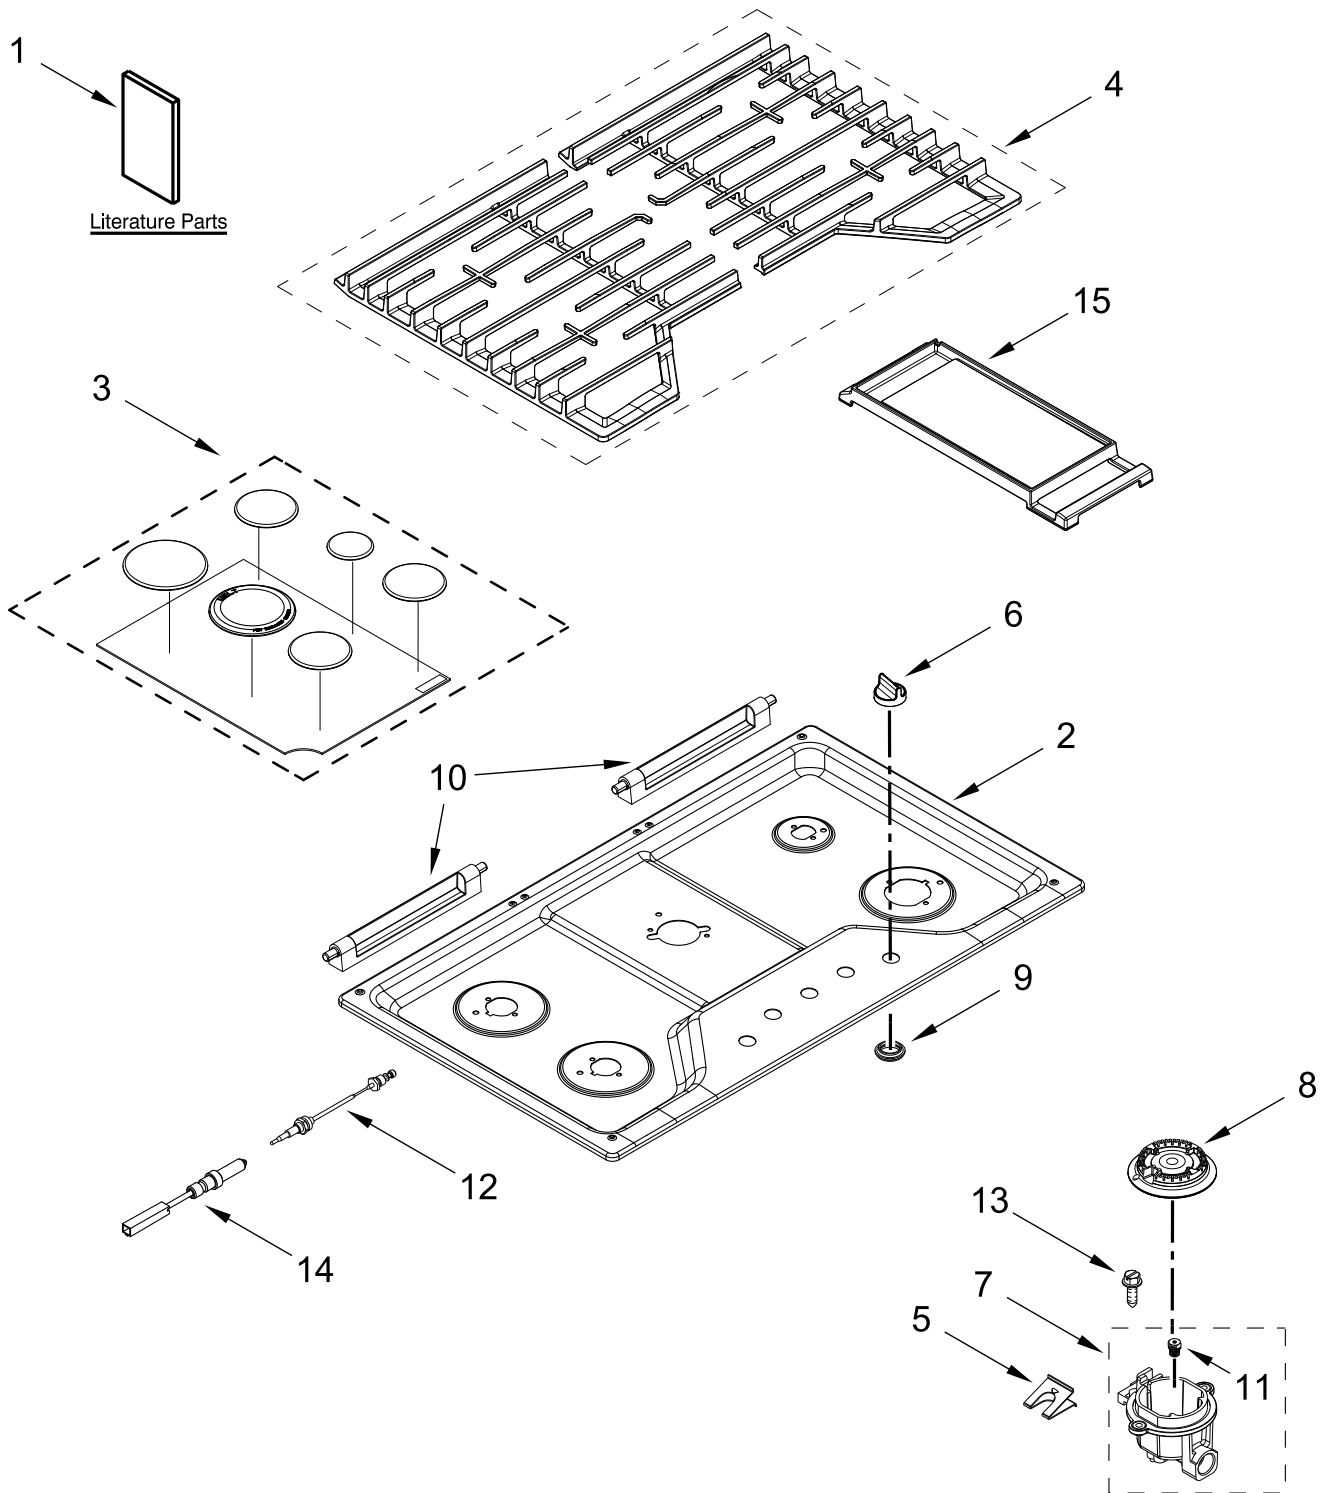

GAS COOKTOP

MODELS:

WCG97US0HS05 (Stainless)

COOKTOP, BURNER AND GRATE PARTS

COOKTOP, BURNER AND GRATE PARTS

<u>Illus. No.</u>	<u>Part No.</u>	<u>Description</u>	<u>Illus. No.</u>	<u>Part No.</u>	<u>Description</u>	<u>Illus. No.</u>	<u>Part No.</u>	<u>Description</u>
1		Literature Parts	8	8286814	Head, Burner (Left Front, Left Rear, & Right Front)	13	W10758282	Screw
	W11468901	Owner's Manual				14	W10763330	Electrode, Stack (Center)
	W11466948	Quick Start Guide		8286813	Head, Burner (Right Rear)	15	W10685483	Griddle
2		Cooktop						FOLLOWING PARTS NOT ILLUSTRATED
	W111131860	Stainless		W10611434	Head, Burner (Center)			
3		Kit, Burner Cap					W10889263	Harness, Main (Switch)
	W10613386	Black	9		Grommet		W10878749	Harness, Spark Module
4		Grate Kit (Includes 2 Grates)		W10625915	Black			
	W11047085	Black	10	W10826075	Rear, Hinge-Grate (Stainless Model Only)		3400015	Screw, Grounding
5	8286863	Spring, Electrode	11	W10151347	Orifice (Left Front, Left Rear, Right Front)		W10392003	Cord, Power
6		Knobs, Cooktop					W10132200	Relief, Strain
	W11084624	Stainless		W10652711	Orifice (Right Rear)		313438	Clip, Harness
7	W10613381	Holder, Orifice (10K) (Left Front, Left Rear, Right Front)		W10672111	Orifice (1.65MM) (Center, Main)		W11173306	Kit, LP Conversion
	W10594399	Holder, Orifice (5K) (Right Rear)		W10151362	Orifice (Center, Simmer)		3801F935-51	Bracket, Tie Down
	W11168367	Holder, Orifice Stack (17K) (Center)	12	W11439331	Wiring, Electrode (Left Front, Right Front)		7101P062-60	Screw (Used for Tie Down Bracket)
				W11439332	Wiring, Electrode (Left Rear, Right Rear)		9760045	Seal, Foam
							8270P188-60	Tape, Foam