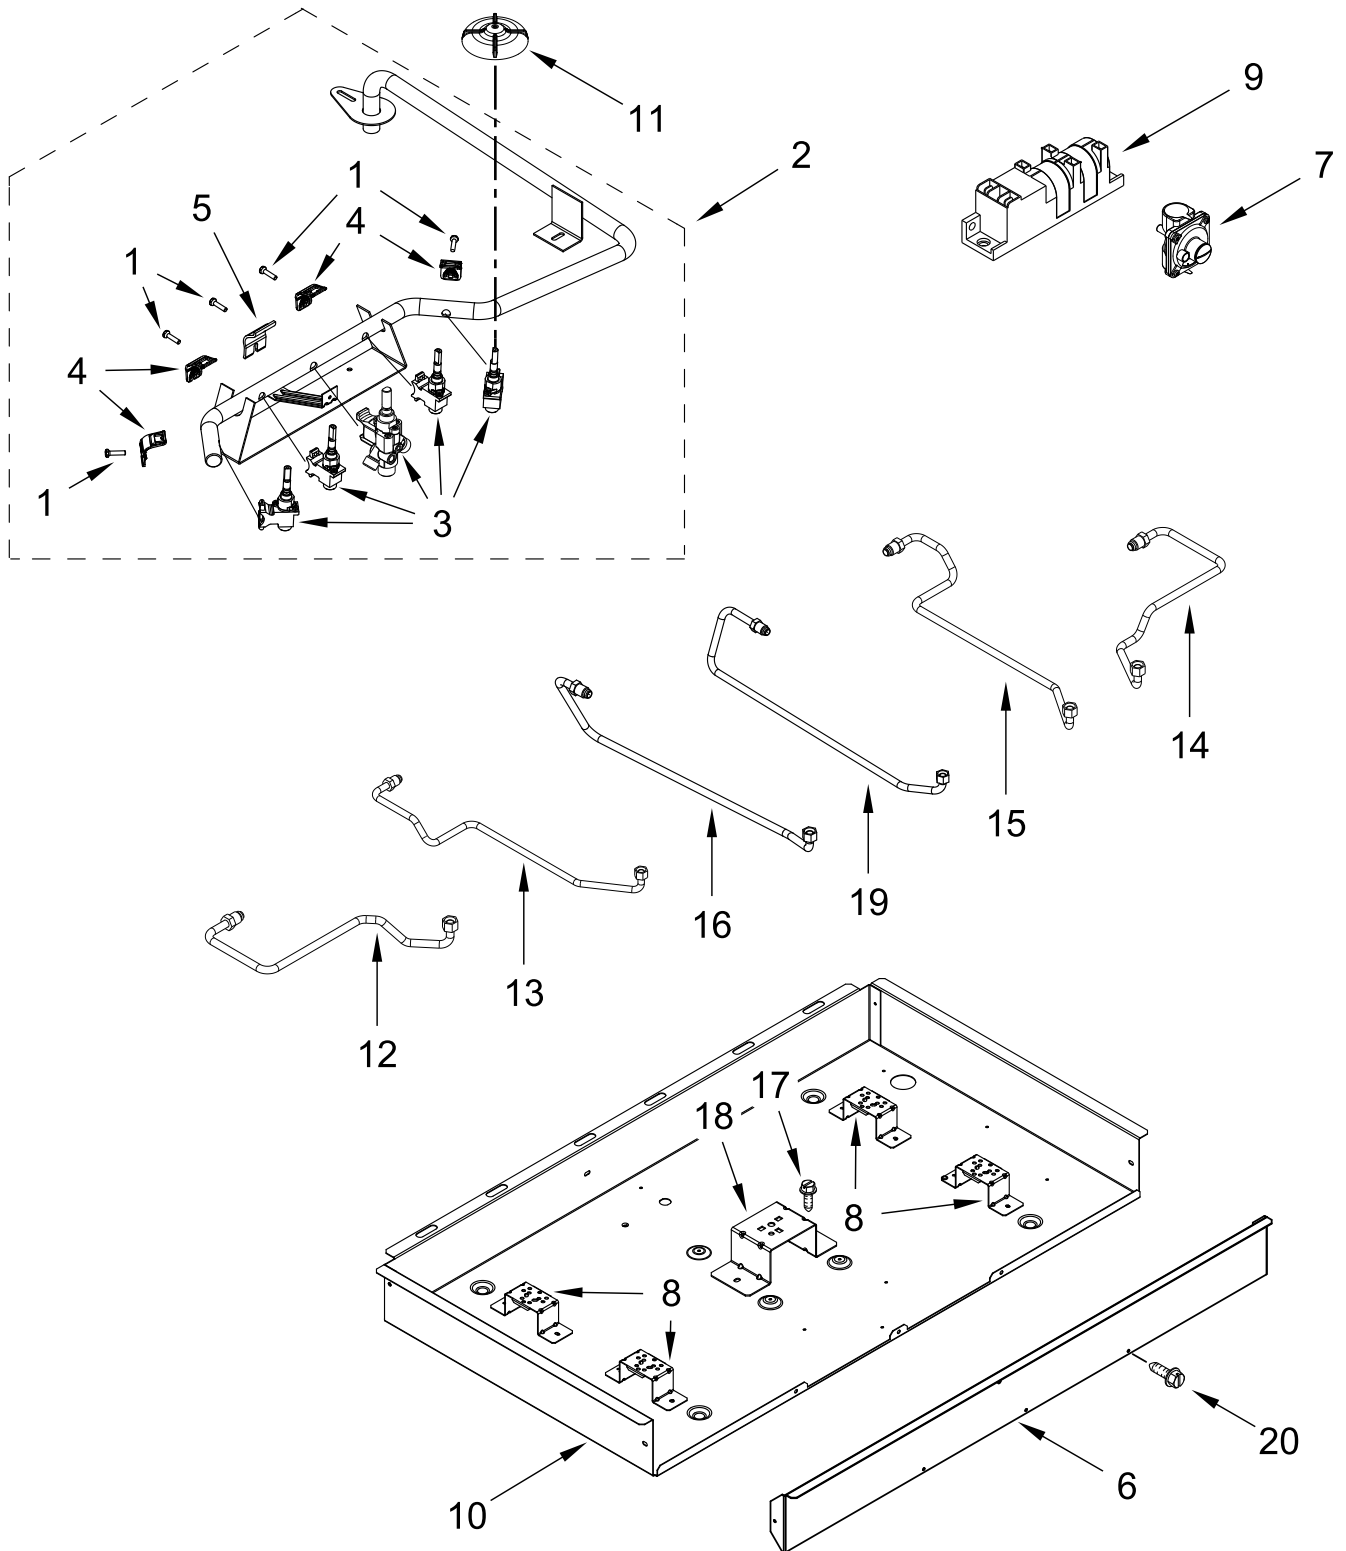

BURNER BOX, GAS VALVES AND SWITCH PARTS

BURNER BOX, GAS VALVES AND SWITCH PARTS

<u>Illus. No.</u>	<u>Part No.</u>	<u>Description</u>	<u>Illus. No.</u>	<u>Part No.</u>	<u>Description</u>	<u>Illus. No.</u>	<u>Part No.</u>	<u>Description</u>
1	W10743274	Screw	7	W10449143	Regulator, Pressure	16	W10566296	Tubing, Gas Burner
2	W10594395	Assembly, Pipe Manifold	8	W10594429	Bracket, Orifice Holder			(Center, Main)
3	W10594392	Valve, Single (Left Front)	9	W10475149	Module, Spark	17	W10443110	Screw
	W10594391	Valve, Single (Left Rear)	10	W10728415	Box, Burner	18	W10594430	Bracket, Orifice Holder
	W10594393	Valve, Single (Right Front)	11	W11507167	Seal, Switch Shaft			(Center)
	W10597156	Valve, Single (Right Rear)	12	W10566294	Tubing, Gas Burner (Left Front)	19	W10566297	Tubing, Gas Burner (Simmer)
	W10594389	Valve, Dual (Center)	13	W10566295	Tubing, Gas Burner (Left Rear)			(Center, Simmer)
4	8287055	Bracket, Single Valve	14	W10566299	Tubing, Gas Burner (Right Front)	20	3196537	Screw
5	8287056	Bracket, Dual Valve	15	W10566298	Tubing, Gas Burner (Right Rear)			OPTIONAL ACCESSORY PART (NOT INCLUDED)
6	W10614950	Panel, Front					W11042467	Spray, Stainless Steel Cleaning