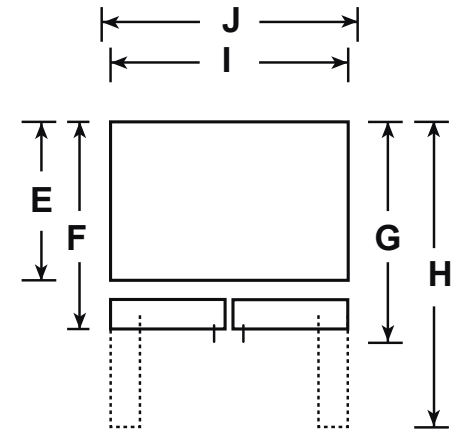

PGD29BYTFS

GE Profile™ Series ENERGY STAR® 28.7 Cu. Ft.
4-Door Dual-Dispense AutoFill Pitcher French-Door Refrigerator with Door-in-Door

DIMENSIONS AND INSTALLATION INFORMATION (IN INCHES)

Overall Dimensions	A - Overall Height to top of door (in)	69 7/8
	B - Height to top of hinge cover (in)	69 3/4
	C - Height to top of case (in)	68 5/8
	D - Hinge Cover Depth from Case Flange (in)	6
	E - Case Depth without door (in)	29 1/2
	F - Case Depth without Door Handle (in)	34 1/4
	G - Overall Case Depth with Door Handle (in)	36 3/4
	H - Depth with FF Door open 90 deg (in)	48 3/8
	I - Case Width (in)	35 5/8
	J - Width with door open 90 deg including handle (in)	44 7/8
	K - Top endcap of FZ drawer to floor (in)	24 1/2
	L - Top endcap of Middle drawer to floor (in)	33 1/2
M - End cap to End cap height of middle drawer (in)	8 5/8	

PGD29BYTFS

GE Profile™ Series ENERGY STAR® 28.7 Cu. Ft.
4-Door Dual-Dispense AutoFill Pitcher French-Door Refrigerator with Door-in Door

FEATURES AND BENEFITS

Total Capacity: 28.7 Cu. Ft.

FF Capacity: 16.53 Cu. Ft.