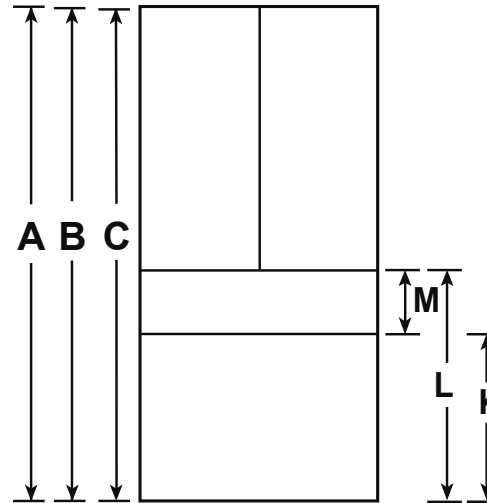

PGD29BYTFS

GE Profile™ Series ENERGY STAR® 28.7 Cu. Ft.
4-Door Dual-Dispense AutoFill Pitcher French-Door Refrigerator with Door-in-Door

DIMENSIONS AND INSTALLATION INFORMATION (IN INCHES)

Overall Dimensions	A - Overall Height to top of door (in)	69 7/8
	B - Height to top of hinge cover (in)	69 3/4
	C - Height to top of case (in)	68 5/8
	D - Hinge Cover Depth from Case Flange (in)	6
	E - Case Depth without door (in)	29 1/2
	F - Case Depth without Door Handle (in)	34 1/4
	G - Overall Case Depth with Door Handle (in)	36 3/4
	H - Depth with FF Door open 90 deg (in)	48 3/8
	I - Case Width (in)	35 5/8
	J - Width with door open 90 deg including handle (in)	44 7/8
	K - Top endcap of FZ drawer to floor (in)	24 1/2
	L - Top endcap of Middle drawer to floor (in)	33 1/2
M - End cap to End cap height of middle drawer (in)	8 5/8	