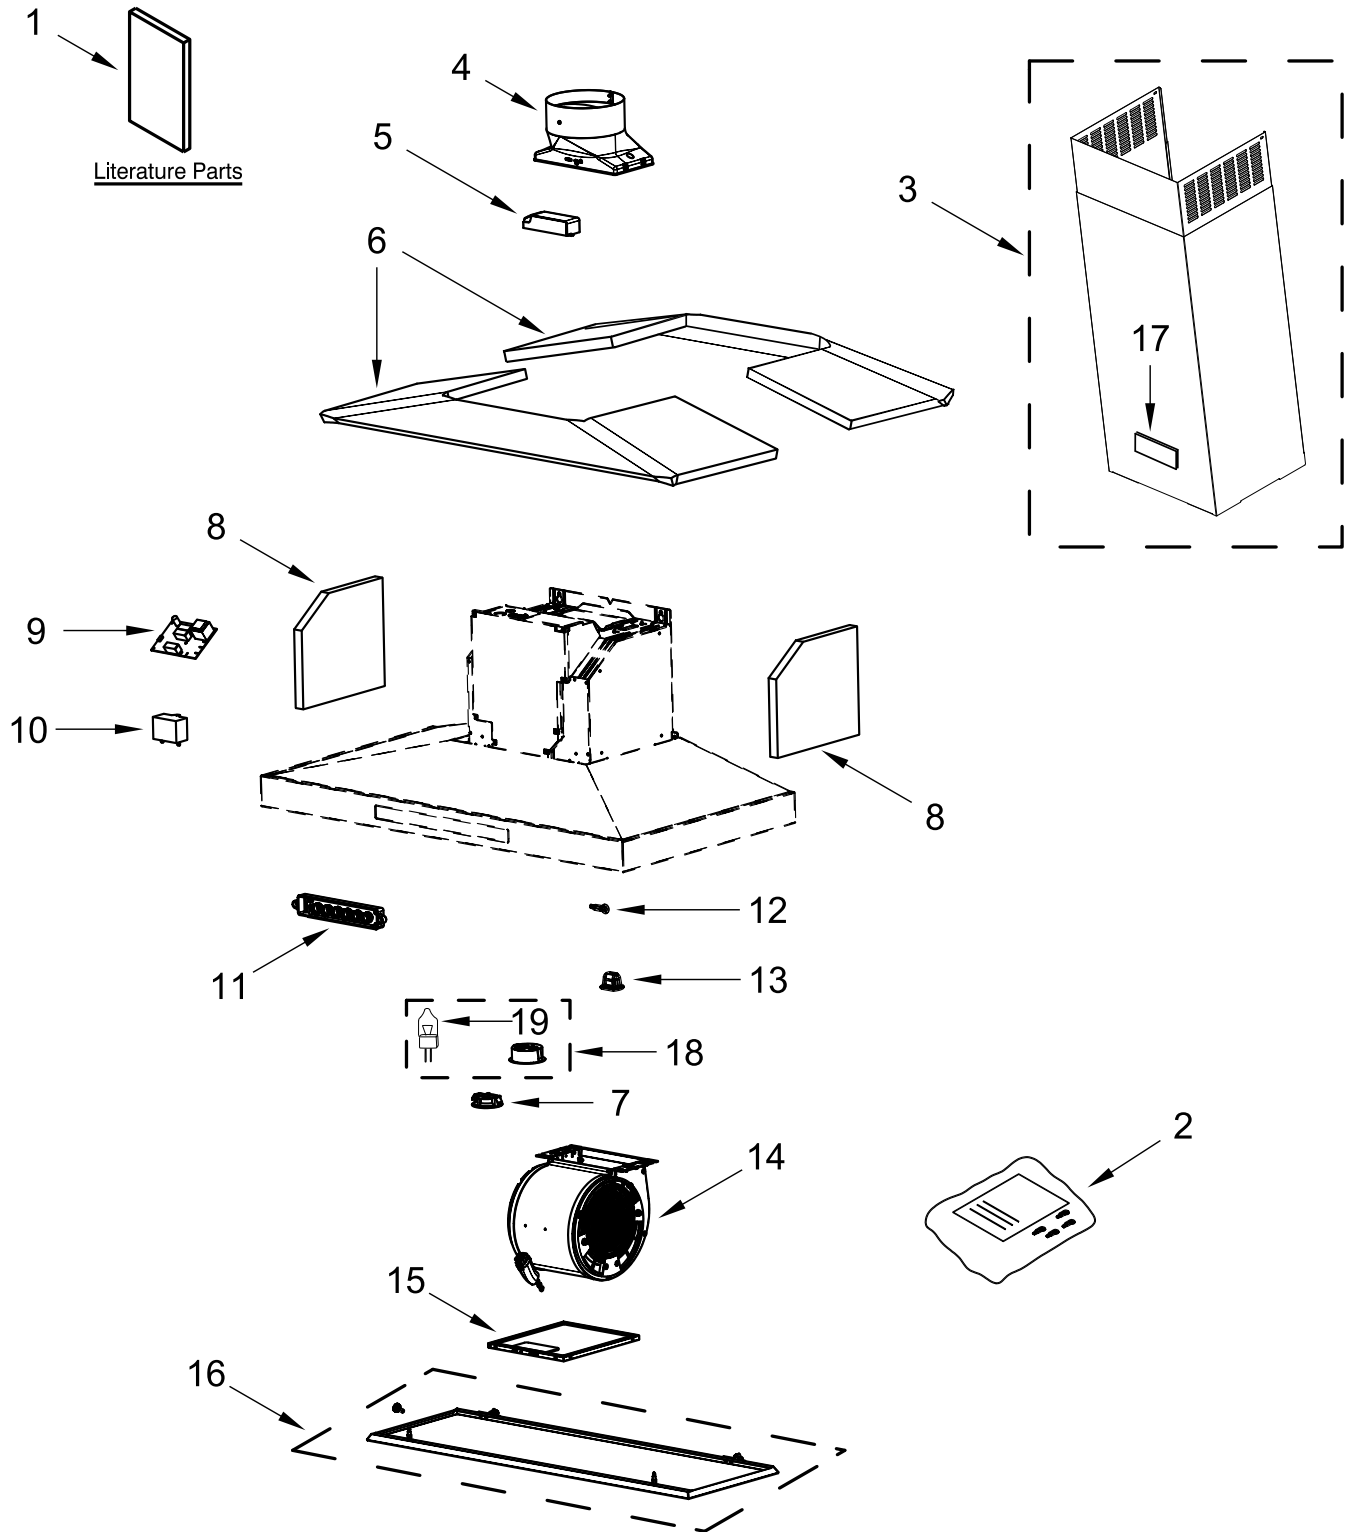

KitchenAid®

**HOOD AND VENTILATION SYSTEMS
(Island-Mount Perimetric Canopy)**

MODELS:

KVIB606DSS4 (Stainless)

HOOD PARTS

HOOD PARTS

<u>Illus.</u> <u>No.</u>	<u>Part No.</u>	<u>Description</u>	<u>Illus.</u> <u>No.</u>	<u>Part No.</u>	<u>Description</u>	<u>Illus.</u> <u>No.</u>	<u>Part No.</u>	<u>Description</u>
1		Literature Parts	8	W10717244	Insulation, Side	17	W10518673	Nameplate
	W10674119	Use and Care Guide	9	W11291913	Board, Control	18	W10638164	Assembly, Light
2	W10795224	Hardware, Installation	10	W11245979	Capacitor (25 MF)	19	W10571723	Bulb, Halogen 40 Watts
3	W11321336	Chimney, Upper and Lower	11	W10716813	Control, Electronic			
4	W10592040	Damper, Hood	12	W10716822	Sensor, Speed			
5	W11281878	Driver, LED	13	W10735735	Clip, Panel			
6		Insulation	14	W10638161	Blower, Fan			
	W10717245	36" Model Only	15	W10727013	Filter, Grease			
7	W11488580	Light, LED	16		Panel, Perimetric			
				W10735373	36" Model Only			