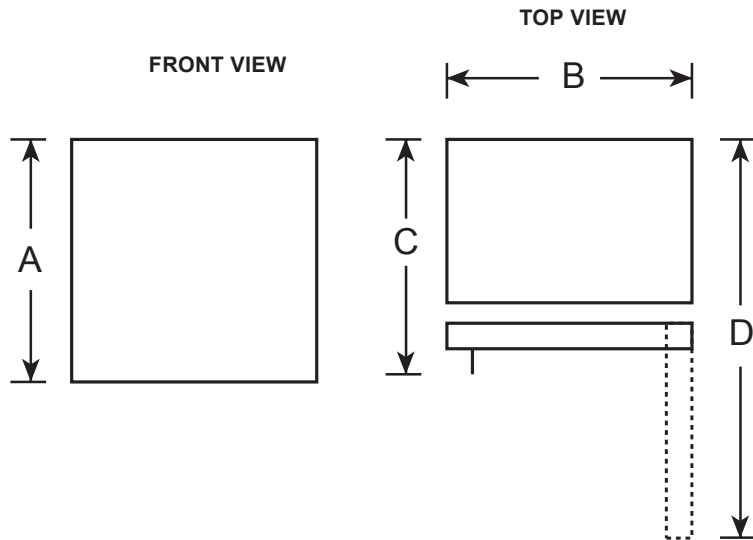

PWS06DSP/BP

GE Profile™ Wine Center

DIMENSIONS AND INSTALLATION INFORMATION (IN INCHES)

OVERALL DIMENSIONS	Height (in.) A	33-3/4
	Width (in.) B	23-2/5
	Depth with handle (in.) C	25
	Depth with door open 90° (in.) D	45-1/4
AIR CLEARANCES	Each side (in.)	0
	Top (in.)	0
	Back (in.)	0

FEATURES AND BENEFITS

Total Capacity: 4.8 Cu. Ft.

Capacity: 44 Wine Bottles

ADA Compliant: Yes

Energy Star: No

BI capable: Yes

Door Type: Glass

Reversible Door: No

Handle: Yes

Shelf Type: Wine Racks

Smart Capable: No

Freezer: No

Control Type: Digital Temperature Controls

Internal Lighting: LED

Triple Pane Glass Door: The triple pane glass door improves temperature stability, reduces condensation and enhances energy efficiency compared to a double pane glass door.