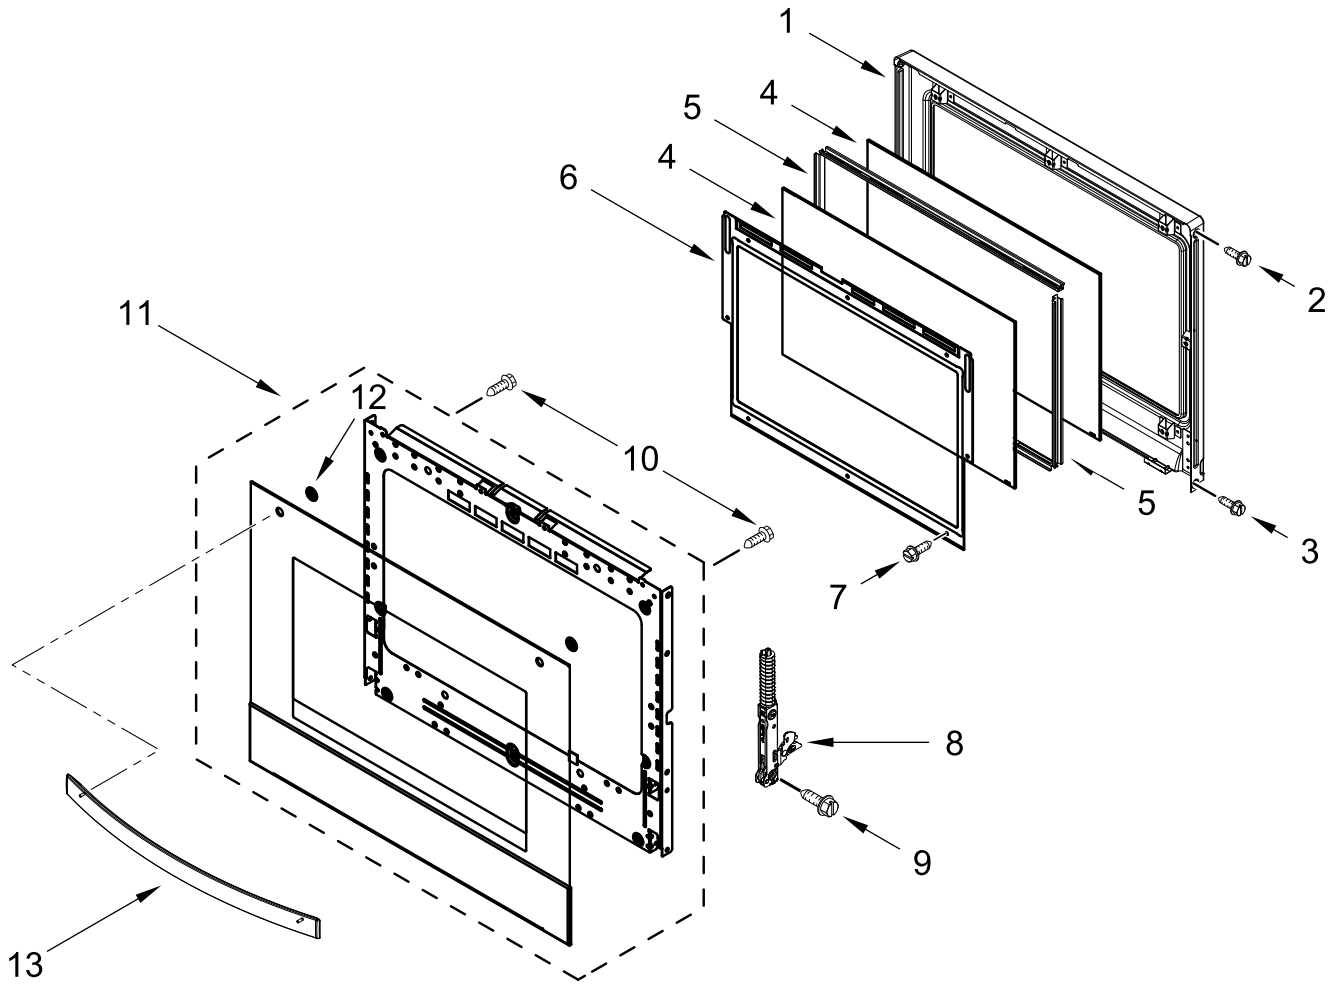

UPPER OVEN DOOR PARTS

UPPER OVEN DOOR PARTS

<u>Illus.</u> <u>No.</u>	<u>Part No.</u>	<u>Description</u>	<u>Illus.</u> <u>No.</u>	<u>Part No.</u>	<u>Description</u>	<u>Illus.</u> <u>No.</u>	<u>Part No.</u>	<u>Description</u>
1	W11302587	Liner Assembly	8	W11394143	Hinge, Door (Left)	12	W10319024	Washer, Door
2	7101P375-60	Screw		W11394144	Hinge, Door (Right)	13		Handle Assembly
3	W11290045	Screw	9	3196183	Screw		W11532518	Black
4	W10618107	Glass, Inner	10	W11317731	Screw (Black)		W11660149	White
5	W11302730	Spacer, Air Divider	11		Door Assembly		W11532517	Stainless
6	W11174095	Retainer, Air Divider Glass		W11499217	Black			
7	7101P426-60	Screw		W11499219	White			
				W11499218	Stainless