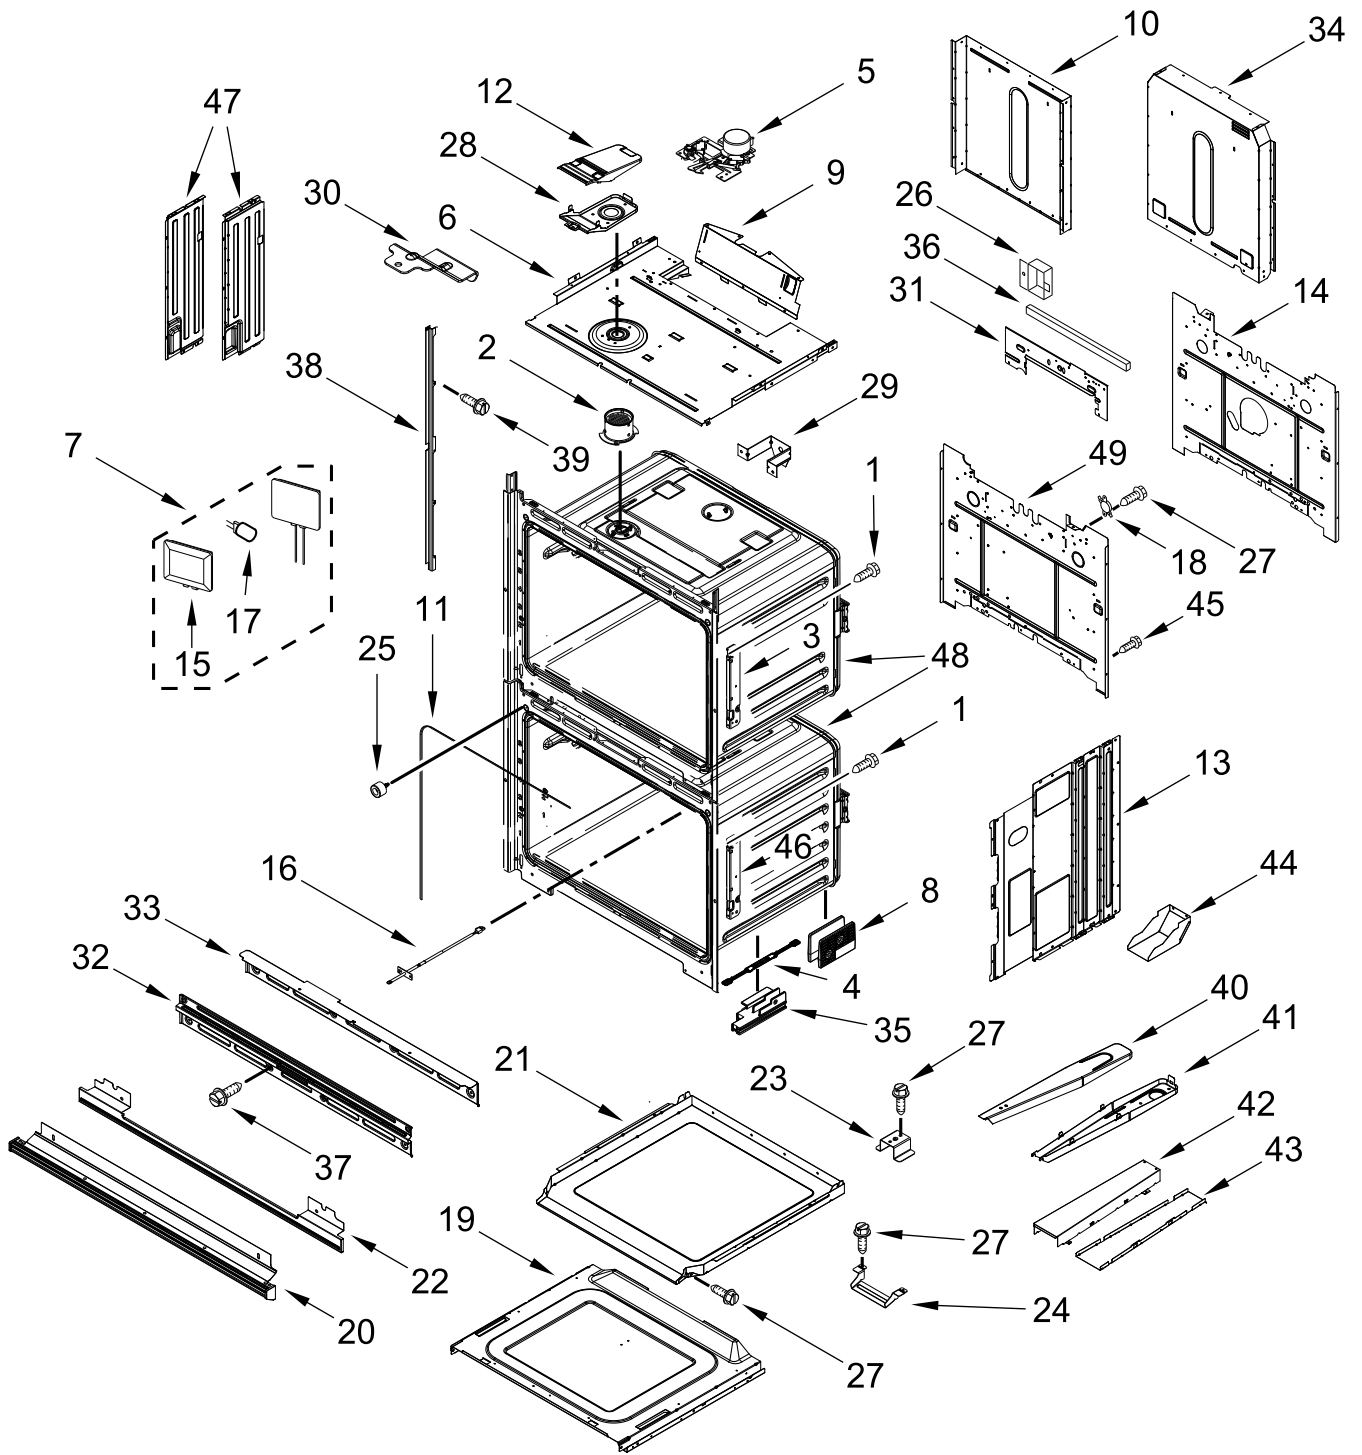

OVEN PARTS

OVEN PARTS

<u>Illus. No.</u>	<u>Part No.</u>	<u>Description</u>	<u>Illus. No.</u>	<u>Part No.</u>	<u>Description</u>	<u>Illus. No.</u>	<u>Part No.</u>	<u>Description</u>
1	W10254050	Screw	22		Trim, Bottom Vent	41	W11256420	Base, Top Back Exhaust
2	W11085298	Tube, Vent		W11560859	Black			
3	W11100732	Receiver, Hinge (Upper)	23	W11135135	Support, Air Channel	42	W11256431	Cover, Lower Back Exhaust
4	W11558603	Spacer, Base	24	W11390667	Spacer, Chassis Bottom Duct	43	W11256430	Base, Lower Back Exhaust
5	W11132456	Latch, Motorized	25	W11166315	Bumper and Screw	44	W11256432	Deflector, Lower Back Exhaust
6	W11168071	Top, Chassis	26	8285593	Cover, Connector	45	W10142292	Screw
7	W11205574	Assembly, Oven Light	27	7101P426-60	Screw	46	W11239070	Receiver, Hinge (Left)
8	W11245118	Foot, Base	28	W11256423	Base, Vent Exhaust		W11239072	Receiver, Hinge (Right)
9	W10904163	Deflector, Blower	29	W11344645	Hat Bracket, Vent			(Lower)
10	W11134657	Duct, Lower Chassis Back	30	W11342780	Bracket, Top Front	47	W11167419	Cover, Suction (Left)
11	W11608108	Gasket	31	W11186652	Bracket, U-Shape		W11186675	Cover, Suction (Right)
12	W11256424	Cover, Vent Exhaust	32	W11235482	Vent, Center 30"	48		Liner, Oven (Not Serviceable)
13	W11165274	Side, Chassis	33	W11334857	Vent, Top 30 IN	49	W11442209	Back, Chassis (Lower)
14	W11223327	Back, Chassis (Upper)	34	W11165250	Duct, Chassis Back (Upper)			FOLLOWING PARTS NOT ILLUSTRATED
15	W10472386	Lens, Light	35	W11245114	Foot, Chassis (Left)	W11188284		Insulation, Wrap
16	W11346074	Probe, Sensor		W11245116	Foot, Chassis (Right)	W11234758		Insulation, Cavity
17	W10472384	Bulb, Light	36	W11211345	Foam, U-Bracket			
18	4449751	Thermostat (TOD)	37	W11249635	Screw			
19	W11135103	Base, Chassis	38	W11235460	Cover, Side trim (Left)			
20		Assembly, Bottom Vent		W11235461	Cover, Side Trim (Right)			
	W11467336	Black (Used in Black and White Models)	39	W11404000	Screw			
	W11467754	Stainless	40	W11256421	Cover, Top Back Exhaust			
21	W11244446	Duct, Bottom Chassis