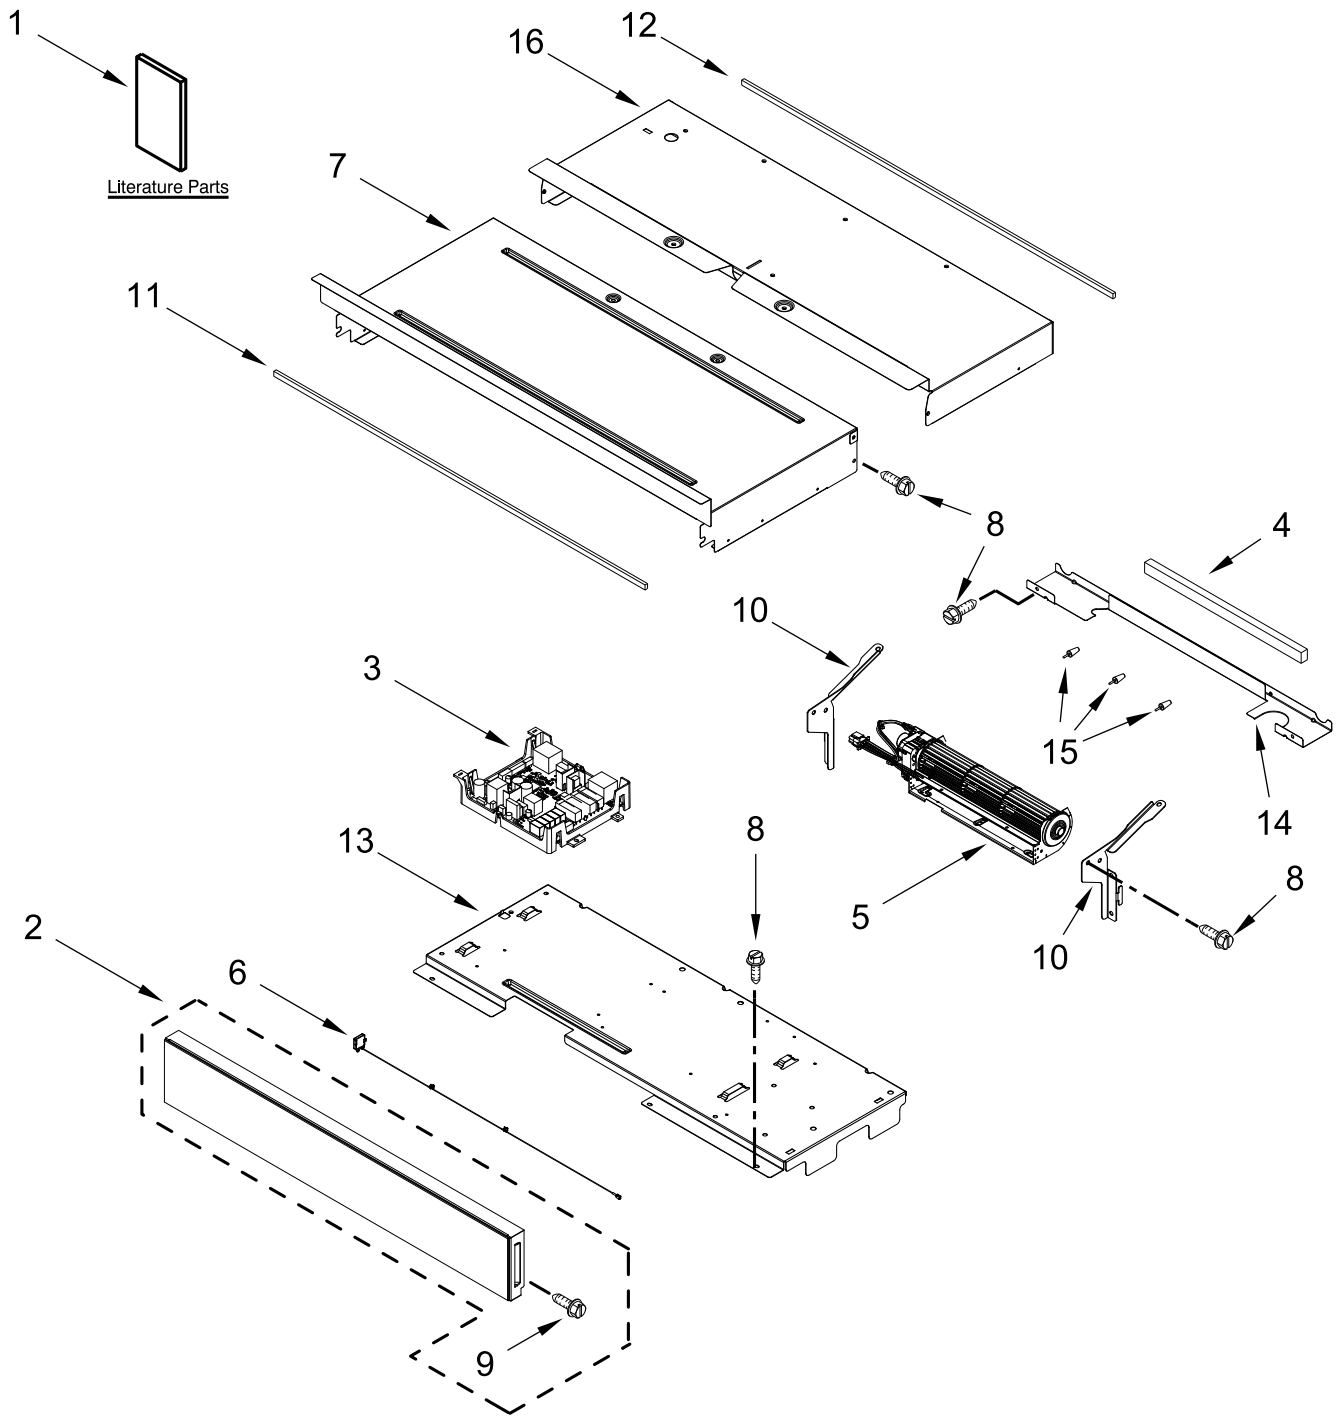

ELECTRIC WALL OVEN

MODELS:

WOED5030LB01 (Black)

WOED5030LW01 (White)

WOED5030LZ01 (Stainless)

CONTROL PANEL PARTS

CONTROL PANEL PARTS

<u>Illus.</u> <u>No.</u>	<u>Part No.</u>	<u>Description</u>	<u>Illus.</u> <u>No.</u>	<u>Part No.</u>	<u>Description</u>	<u>Illus.</u> <u>No.</u>	<u>Part No.</u>	<u>Description</u>
1		Literature Parts	4	4451758	Block, Foam	16	W11223325	Cover, 30 IN Chassis Top Back
	W11656312	Owner's Manual	5	W11397930	Blower			
	W11553919	Quick Start Guide	6	W11409842	Antenna			FOLLOWING PARTS NOT ILLUSTRATED
	W11601391	Tech Sheet	7	W11244445	Cover, 30 IN Chassis Top Front		W11464640	Harness, Main
2		Assembly, Control Panel (Includes Overlay)	8	7101P426-60	Screw		W11245677	Harness, Signal
	W11467969	Black (Used in Black and Stainless Models)	9	W11339492	Screw (Black)		W11264646	Harness, Door Latch
	W11568106	White	10	W10655463	Bracket, Blower (Left)		W10562910	Harness, EOL
3	W11585754	Control, Copernicus		W10655462	Bracket, Blower (Right)		W11132988	Strap, Lead Ground
	W11585756	Control, Copernicus (Without Power Supply)	11	W11162063	Gasket, Rubber		4448664	Clamp, Conduit
			12	W10728475	Gasket, Rubber		W10655464	Bracket, Harness
			13	W11179509	Tray, Electronic		313438	Clip, Harness
			14	W11166802	Divider, Chassis Back		4450800	Screw, Grounding
			15	W10351295	Bumper		W10487999	Clip, Harness
							W11394923	Bag, Hardware