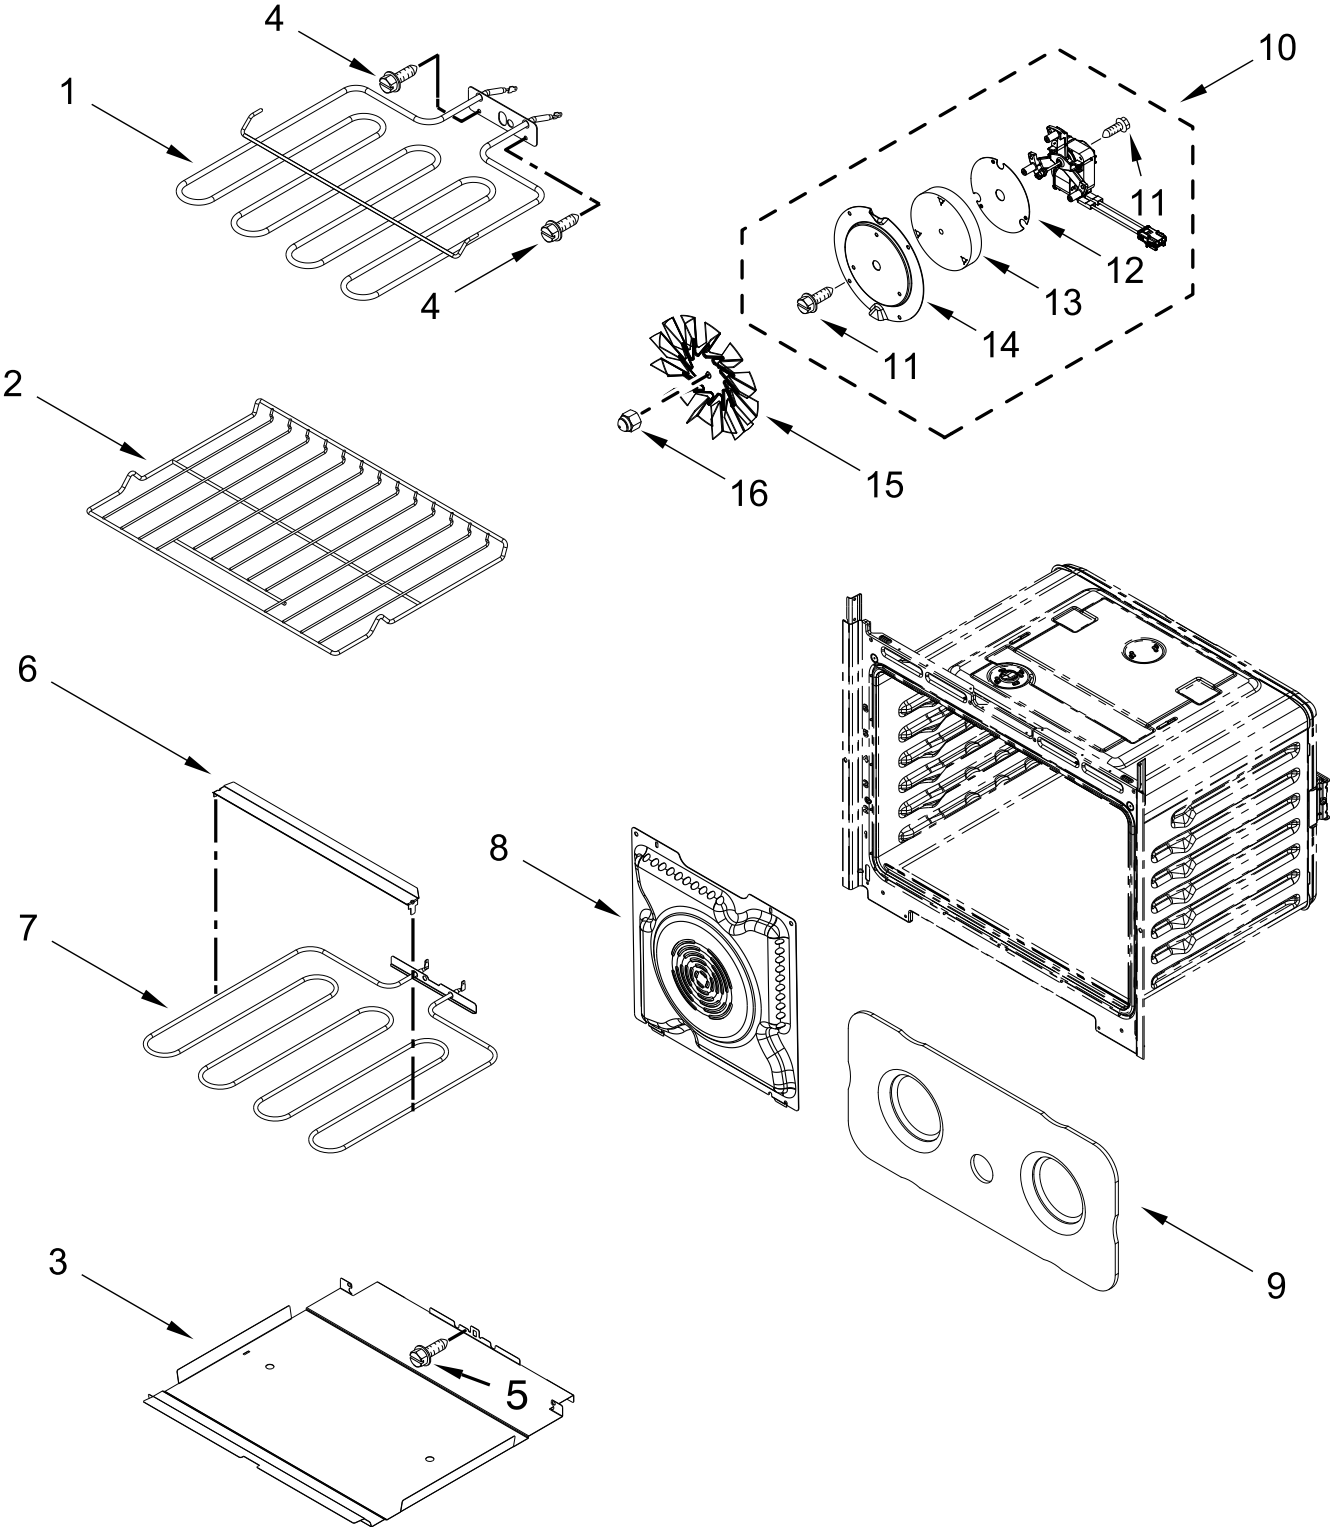

INTERNAL OVEN PARTS

INTERNAL OVEN PARTS

<u>Illus.</u> <u>No.</u>	<u>Part No.</u>	<u>Description</u>	<u>Illus.</u> <u>No.</u>	<u>Part No.</u>	<u>Description</u>	<u>Illus.</u> <u>No.</u>	<u>Part No.</u>	<u>Description</u>
1	W11238160	Element, Broil	8	W10359278	Baffle, Convection	14	W11398057	Cover, Convect Plate
2	W11122597	Rack, Oven	9	W11489860	Plate, Ring Element	15	W11425715	Blade, Fan
3	W10318198	Tray, Hidden Bake	10	W11398058	Convect Motor Assembly	16	W11433702	Nut, Acorn (LH)
4	7101P434-60	Screw	11	W10720084	Screw			
5	7101P426-60	Screw	12	W11251715	Plate, Convect Motor			
6	W10282957	Crossbar, Hidden Bake Tray	13	W11251716	Insulation, Convect Motor			
7	W11292248	Element, Bake