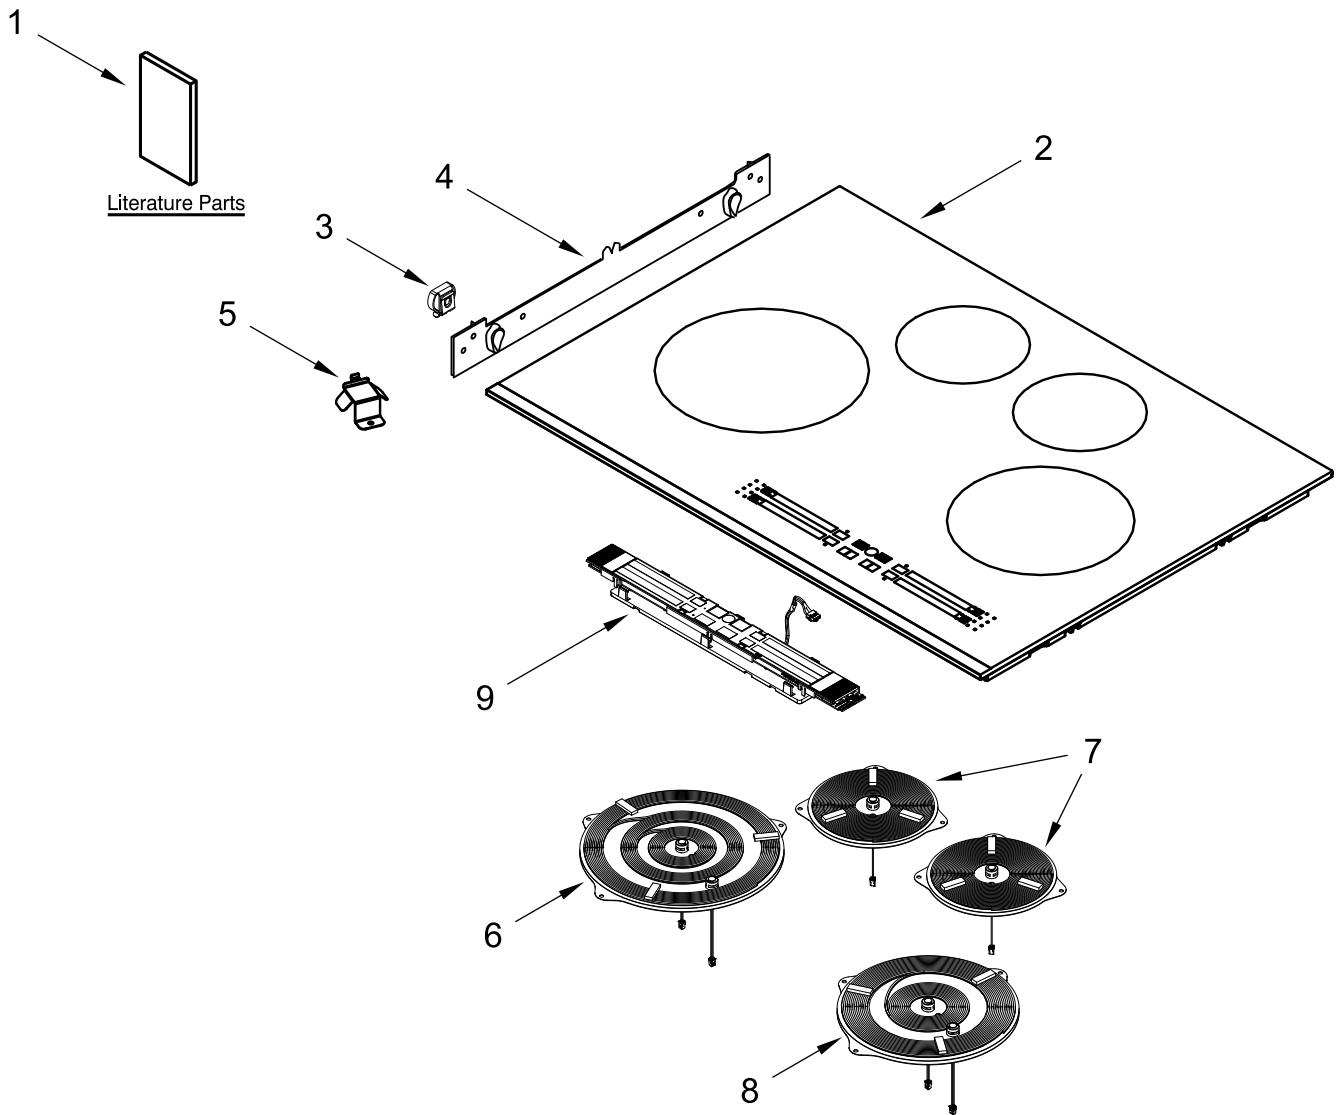

ELECTRIC COOKTOP

MODELS:

WCI55US0JS02 (Stainless)

COOKTOP PARTS

COOKTOP PARTS

<u>Illus. No.</u>	<u>Part No.</u>	<u>Description</u>	<u>Illus. No.</u>	<u>Part No.</u>	<u>Description</u>	<u>Illus. No.</u>	<u>Part No.</u>	<u>Description</u>
1		Literature Parts	3	W11279477	Cooktop Spring	8	W11429952	Element (8 Inch)
	W11362912	Installation Instructions	4	W11279478	Cooktop Support Bracket			(Right Front)
	W11245478	Instructions, Undercounter Installation	5	W11302457	Filter Support	9	W11524571	HMI Board
	W11362923	Owner's Manual	6	W11429954	Element (6.25 Inch)			(Left Front)
	W11362960	Tech Sheet	7	W11429950	Element (6 Inch)			(Left Rear and Right Rear)
2	W11266244	Cooktop, Glass (Includes Stainless Trim)						

INTERIOR PARTS

INTERIOR PARTS

<u>Illus.</u> <u>No.</u>	<u>Part No.</u>	<u>Description</u>	<u>Illus.</u> <u>No.</u>	<u>Part No.</u>	<u>Description</u>	<u>Illus.</u> <u>No.</u>	<u>Part No.</u>	<u>Description</u>
1	W11716150	Module Assembly	4		Power Board Farina (Not Serviced)	5	W11249830	Communication Harness (IPC1 to IPC2)
2	W11246545	Blower Assembly				6	W11347982	Jumper Harness (HMI to IPC)
3		Power Board Ascari (Not Serviced)						

OPTIONAL PARTS (NOT INCLUDED)

<u>Illus.</u> <u>No.</u>	<u>Part No.</u>	<u>Description</u>
		FOLLOWING PARTS NOT ILLUSTRATED
	W10328499	Kit, Mounting Marble Countertop
	W10310006	Adhesive, Marble Countertop
	8286642	Tape, Foam
		ACCESSORIES
	W11463464	Pot, Boiling
	W11463466	Pan, Frying
	W10355051	Cleaner, Cooktop
	W11042470	Cooktop Cleaning Kit