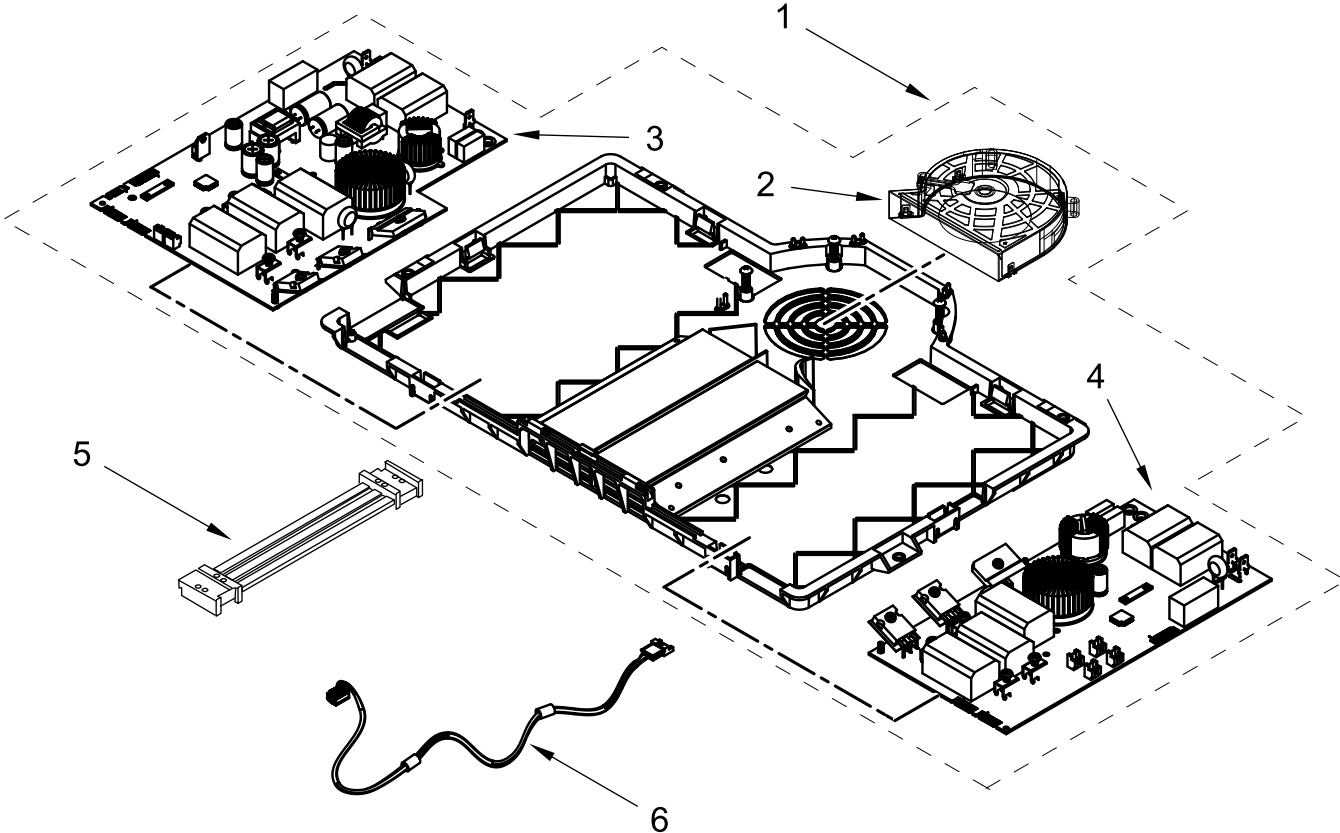

ELECTRIC COOKTOP

MODELS:

WCI55US0JS02 (Stainless)

COOKTOP PARTS

COOKTOP PARTS

<u>Illus. No.</u>	<u>Part No.</u>	<u>Description</u>	<u>Illus. No.</u>	<u>Part No.</u>	<u>Description</u>	<u>Illus. No.</u>	<u>Part No.</u>	<u>Description</u>
1		Literature Parts	3	W11279477	Cooktop Spring	8	W11429952	Element (8 Inch)
	W11362912	Installation Instructions	4	W11279478	Cooktop Support Bracket			(Right Front)
	W11245478	Instructions, Undercounter Installation	5	W11302457	Filter Support	9	W11524571	HMI Board
	W11362923	Owner's Manual	6	W11429954	Element (6.25 Inch)			(Left Front)
	W11362960	Tech Sheet	7	W11429950	Element (6 Inch)			(Left Rear and Right Rear)
2	W11266244	Cooktop, Glass (Includes Stainless Trim)						

INTERIOR PARTS

INTERIOR PARTS

<u>Illus.</u> <u>No.</u>	<u>Part No.</u>	<u>Description</u>	<u>Illus.</u> <u>No.</u>	<u>Part No.</u>	<u>Description</u>	<u>Illus.</u> <u>No.</u>	<u>Part No.</u>	<u>Description</u>
1	W11716150	Module Assembly	4		Power Board Farina (Not Serviced)	5	W11249830	Communication Harness (IPC1 to IPC2)
2	W11246545	Blower Assembly				6	W11347982	Jumper Harness (HMI to IPC)
3		Power Board Ascari (Not Serviced)						

OPTIONAL PARTS (NOT INCLUDED)

<u>Illus.</u> <u>No.</u>	<u>Part No.</u>	<u>Description</u>
		FOLLOWING PARTS NOT ILLUSTRATED
	W10328499	Kit, Mounting Marble Countertop
	W10310006	Adhesive, Marble Countertop
	8286642	Tape, Foam
		ACCESSORIES
	W11463464	Pot, Boiling
	W11463466	Pan, Frying
	W10355051	Cleaner, Cooktop
	W11042470	Cooktop Cleaning Kit