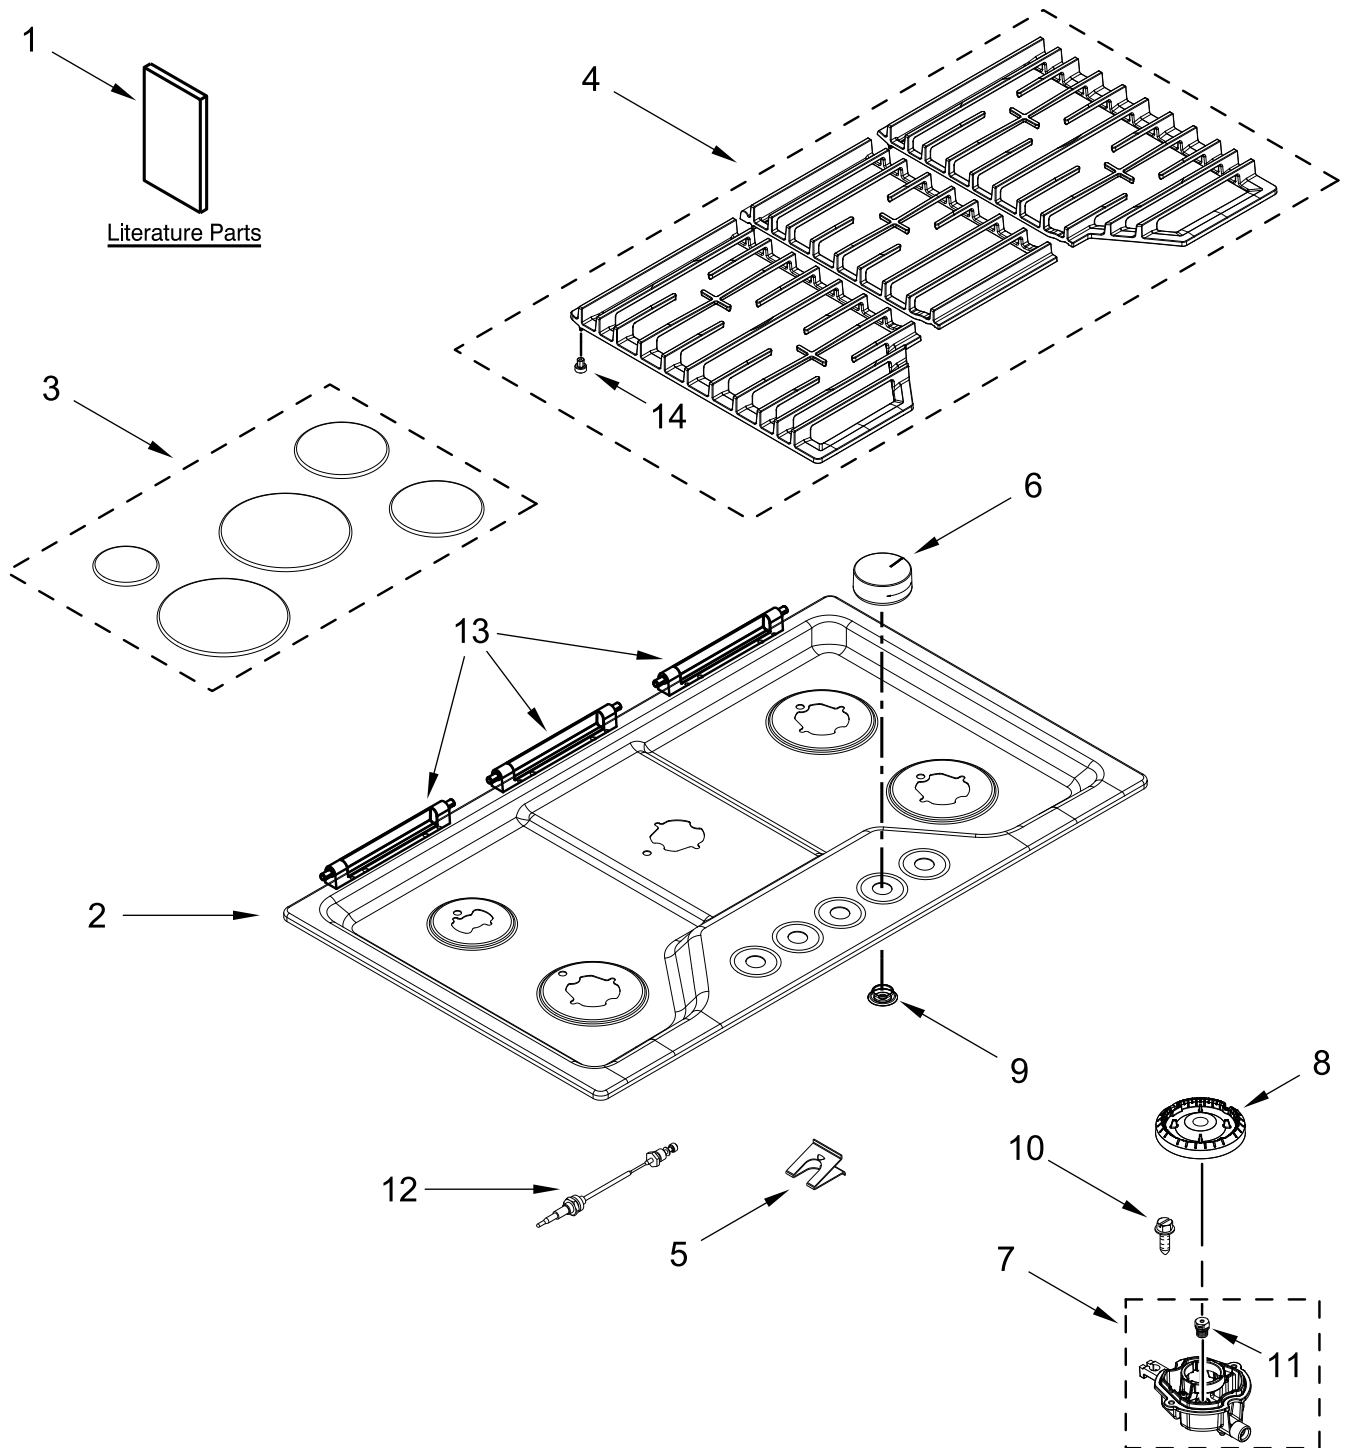

GAS COOKTOP

MODELS:

WCGK7036PS00 (Stainless)

COOKTOP, BURNER AND GRATE PARTS

COOKTOP, BURNER AND GRATE PARTS

<u>Illus. No.</u>	<u>Part No.</u>	<u>Description</u>	<u>Illus. No.</u>	<u>Part No.</u>	<u>Description</u>	<u>Illus. No.</u>	<u>Part No.</u>	<u>Description</u>
1		Literature Parts	8	W11352193	Flame Spreader (Left Front and Center)	12	W11640975	Wiring, Electrode (440MM)
	W11613935	Owner's Manual		W11352197	Flame Spreader (Left Rear)		W11642338	Wiring, Electrode (636MM)
	W11635589	Quick Start Guide		W11352194	Flame Spreader (Right Front and Right Rear)	13	W10826075	Rear, Hinge-Grate (Stainless Model Only)
2		Cooktop				14	W10598131	Foot Pad, Grate (Outer)
	W11585230	Stainless	9		Bezel			FOLLOWING PARTS NOT ILLUSTRATED
3		Burner Cap Kit		W11573785	Stainless			
	W11596822	Black (Set of 5)	10	W10758282	Screw		W11632719	Harness (Switch), Main
4		Grate Kit	11	W10723360	Orifice (Left Front)		W10878749	Harness, Spark Module
	W11591618	Black (Set of 3)		W11364991	Orifice (Left Rear)		3400015	Screw, Grounding
5	W10827923	Electrode, Spring		W11610057	Orifice (Center)		W10392003	Cord, Power
6		Knobs, Cooktop		W11610055	Orifice (Right Front and Right Rear)		W10132200	Relief, Strain
	W11573784	Stainless					313438	Clip, Harness
7	W11567145	Holder, Orifice (12K) (Left Front)					W11573776	LP Conversion Kit
	W11567151	Holder, Orifice (5K) (Left Rear)					3801F935-51	Bracket, Tie Down
	W11567144	Holder, Orifice (18K) (Center)					7101P062-60	Screw (For Tie Down Bracket)
	W11567147	Holder, Orifice (11K) (Right Front and Right Rear)						