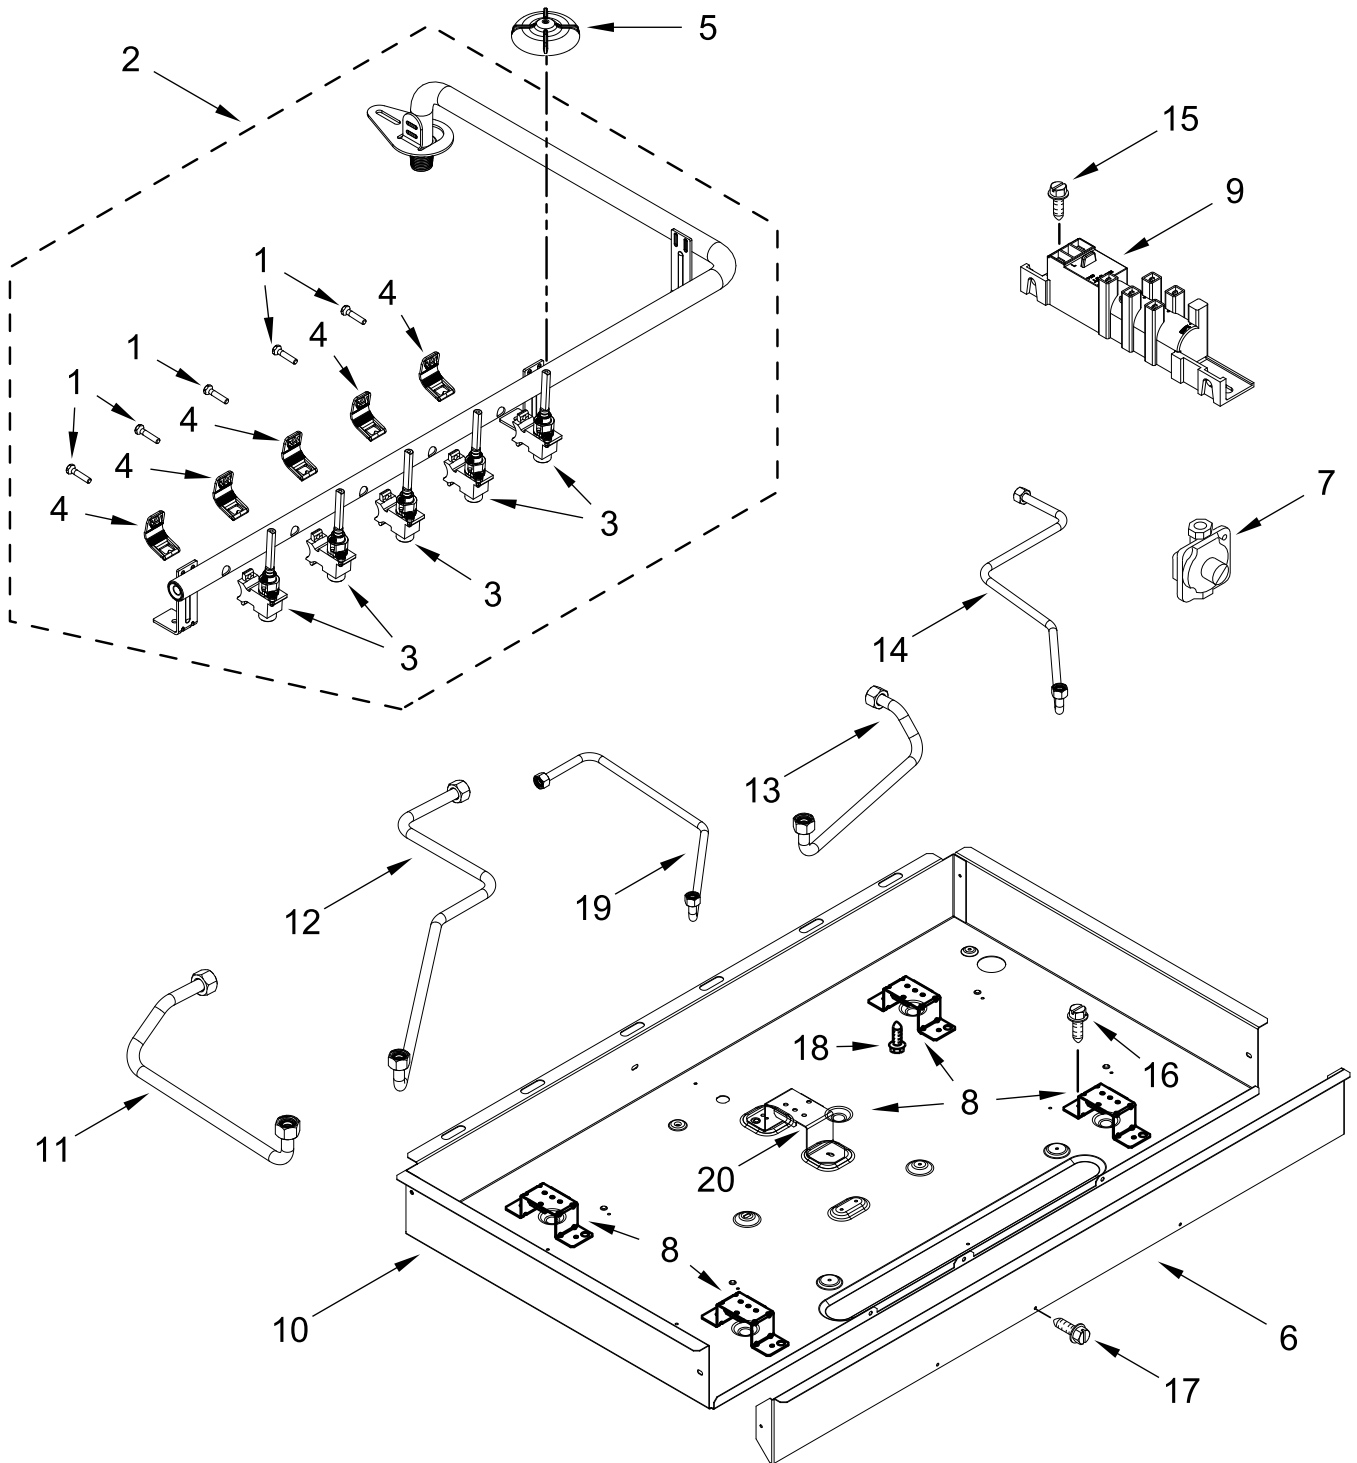

BURNER BOX, GAS VALVES AND SWITCH PARTS

BURNER BOX, GAS VALVES AND SWITCH PARTS

<u>Illus. No.</u>	<u>Part No.</u>	<u>Description</u>	<u>Illus. No.</u>	<u>Part No.</u>	<u>Description</u>	<u>Illus. No.</u>	<u>Part No.</u>	<u>Description</u>
1	W10743274	Screw	7	W10449143	Regulator, Pressure	15	7101P426-60	Screw
2	W11576641	Manifold Assembly	8	W11566469	Bracket, Orifice Holder	16	W10443110	Screw
3	W11629615	Valve, Single (Left Front and Center)	9	W11350452	Spark Module	17	3196537	Screw
	W11629616	Valve, Single (Left Rear)	10		Box, Burner (Not Serviced)	18	8286921	Screw, Burner Rail (M4)
	W11629617	Valve, Single (Right Front and Right Rear)	11	W11573975	Tube, Gas (Left Front)	19	W11573983	Tube, Gas (Center)
4	8287055	Bracket, Single Valve	12	W11573977	Tube, Gas (Left Rear)	20	W11704153	Bracket, Orifice Holder Center Burner
5	W11507167	Seal, Switch Shaft	13	W11573979	Tube, Gas (Right Front)			OPTIONAL ACCESSORY PART (NOT INCLUDED)
6	W11620861	Panel, Front	14	W11573978	Tube, Gas (Right Rear)		W10685483	Griddle