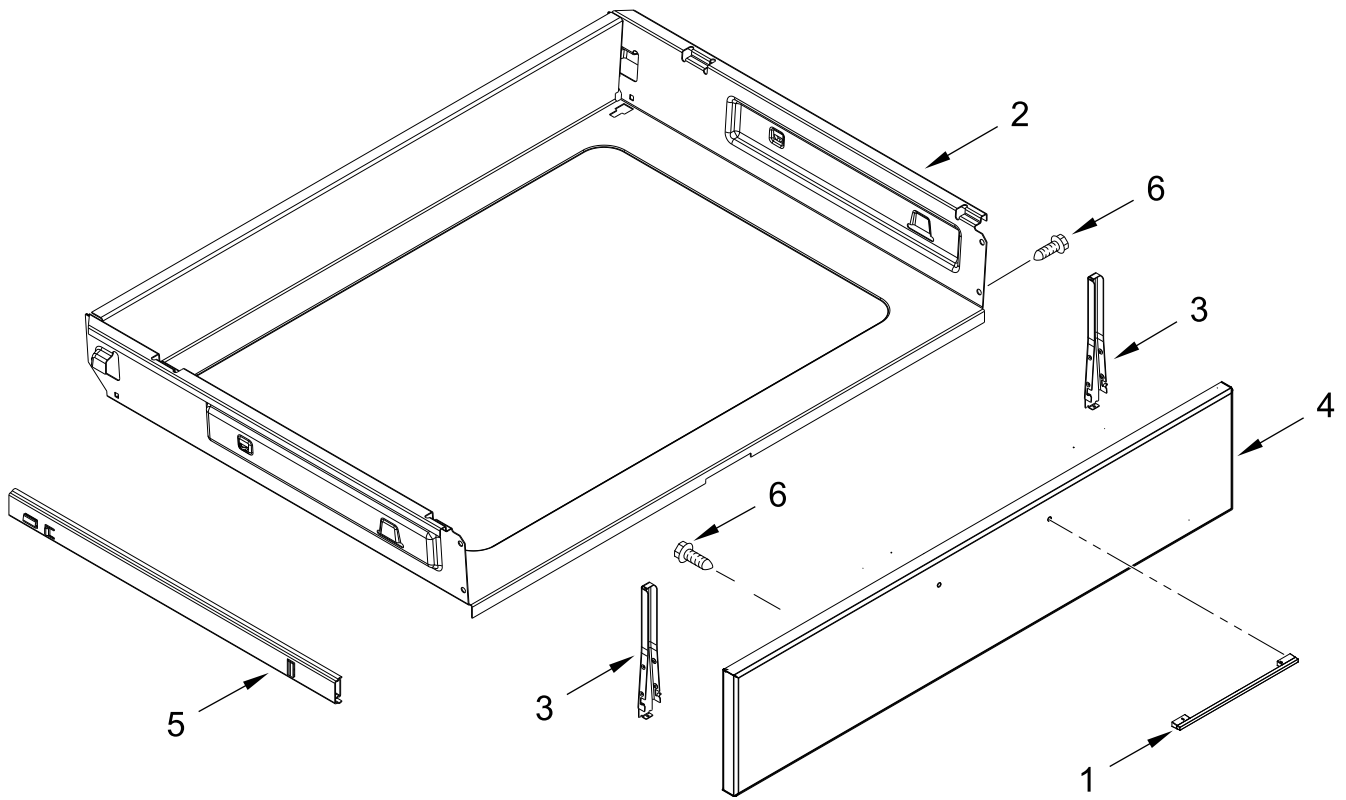

DRAWER PARTS

DRAWER PARTS

<u>Illus.</u> <u>No.</u>	<u>Part No.</u>	<u>Description</u>
1		Handle, Drawer
	W11082254	Stainless
2	W10688022	Drawer, Storage

<u>Illus.</u> <u>No.</u>	<u>Part No.</u>	<u>Description</u>
3	W10318026	Bracket, Mounting
4		Panel, Drawer Front
	W11449718	Stainless

<u>Illus.</u> <u>No.</u>	<u>Part No.</u>	<u>Description</u>
5	W10441804	Slide, Drawer (Left)
	W10441805	Slide, Drawer (Right)
6	3196169	Screw