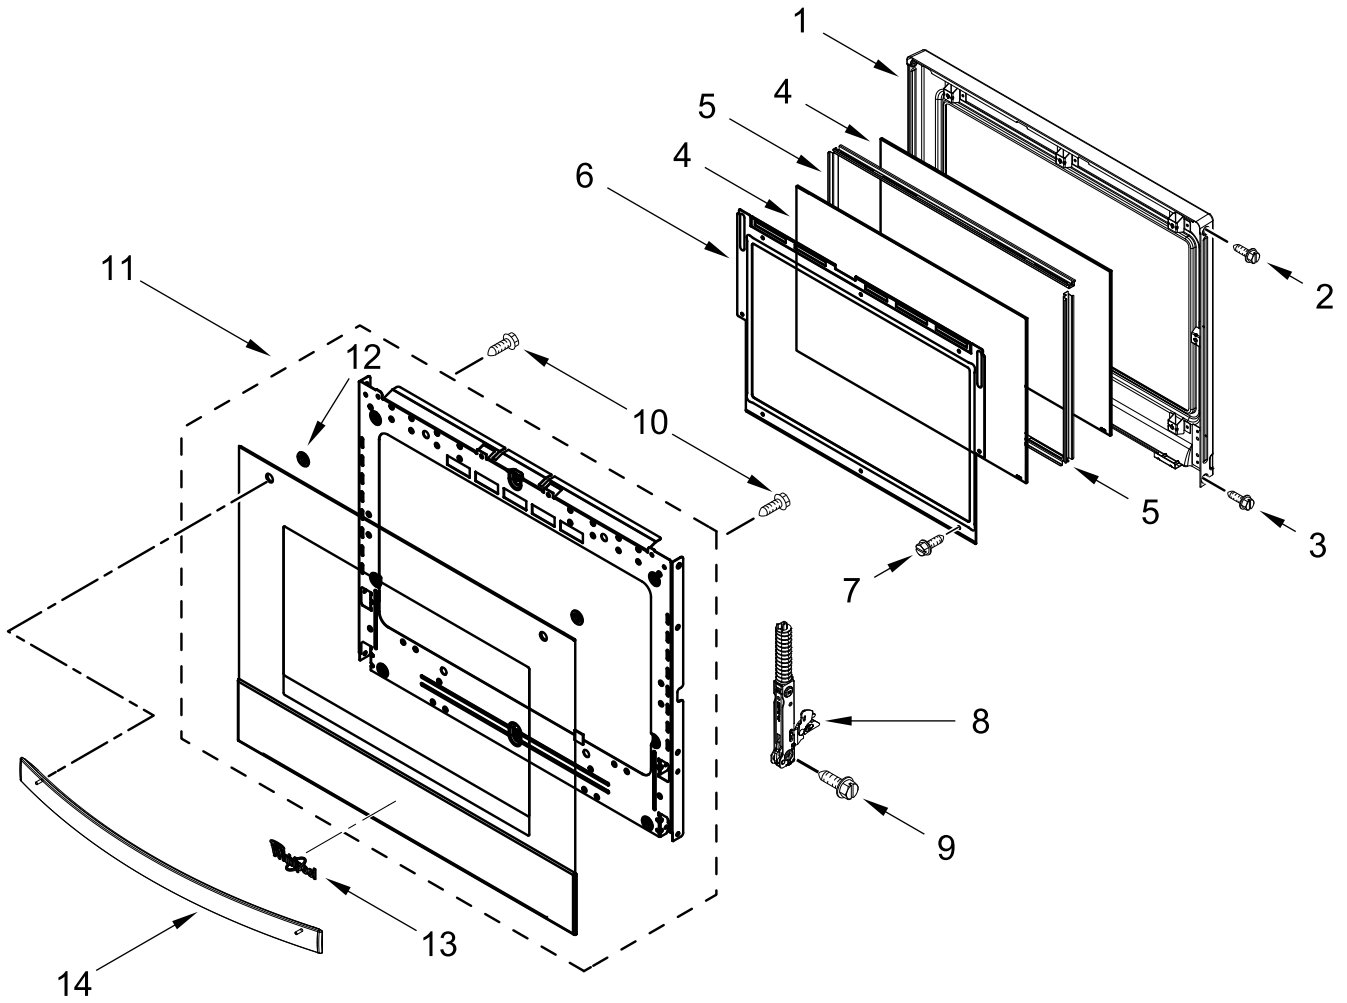

OVEN DOOR PARTS

OVEN DOOR PARTS

<u>Illus.</u> <u>No.</u>	<u>Part No.</u>	<u>Description</u>	<u>Illus.</u> <u>No.</u>	<u>Part No.</u>	<u>Description</u>	<u>Illus.</u> <u>No.</u>	<u>Part No.</u>	<u>Description</u>
1	W11302587	Liner Assembly	8	W11633416	Hinge, Door (Left)	13	W10884775	Badge
2	7101P375-60	Screw		W11633417	Hinge, Door (Right)	14		Handle Assembly
3	W11290045	Screw	9	3196183	Screw		W11532517	Stainless
4	W10618107	Glass, Inner	10	W11317731	Screw (Black)		W11548014	Black Stainless
5	W11302730	Spacer, Air Divider	11		Door Assembly			
6	W11174095	Retainer, Air Divider Glass		W11499218	Stainless			
7	7101P426-60	Screw		W11634524	Black Stainless			
			12	W10319024	Washer, Door