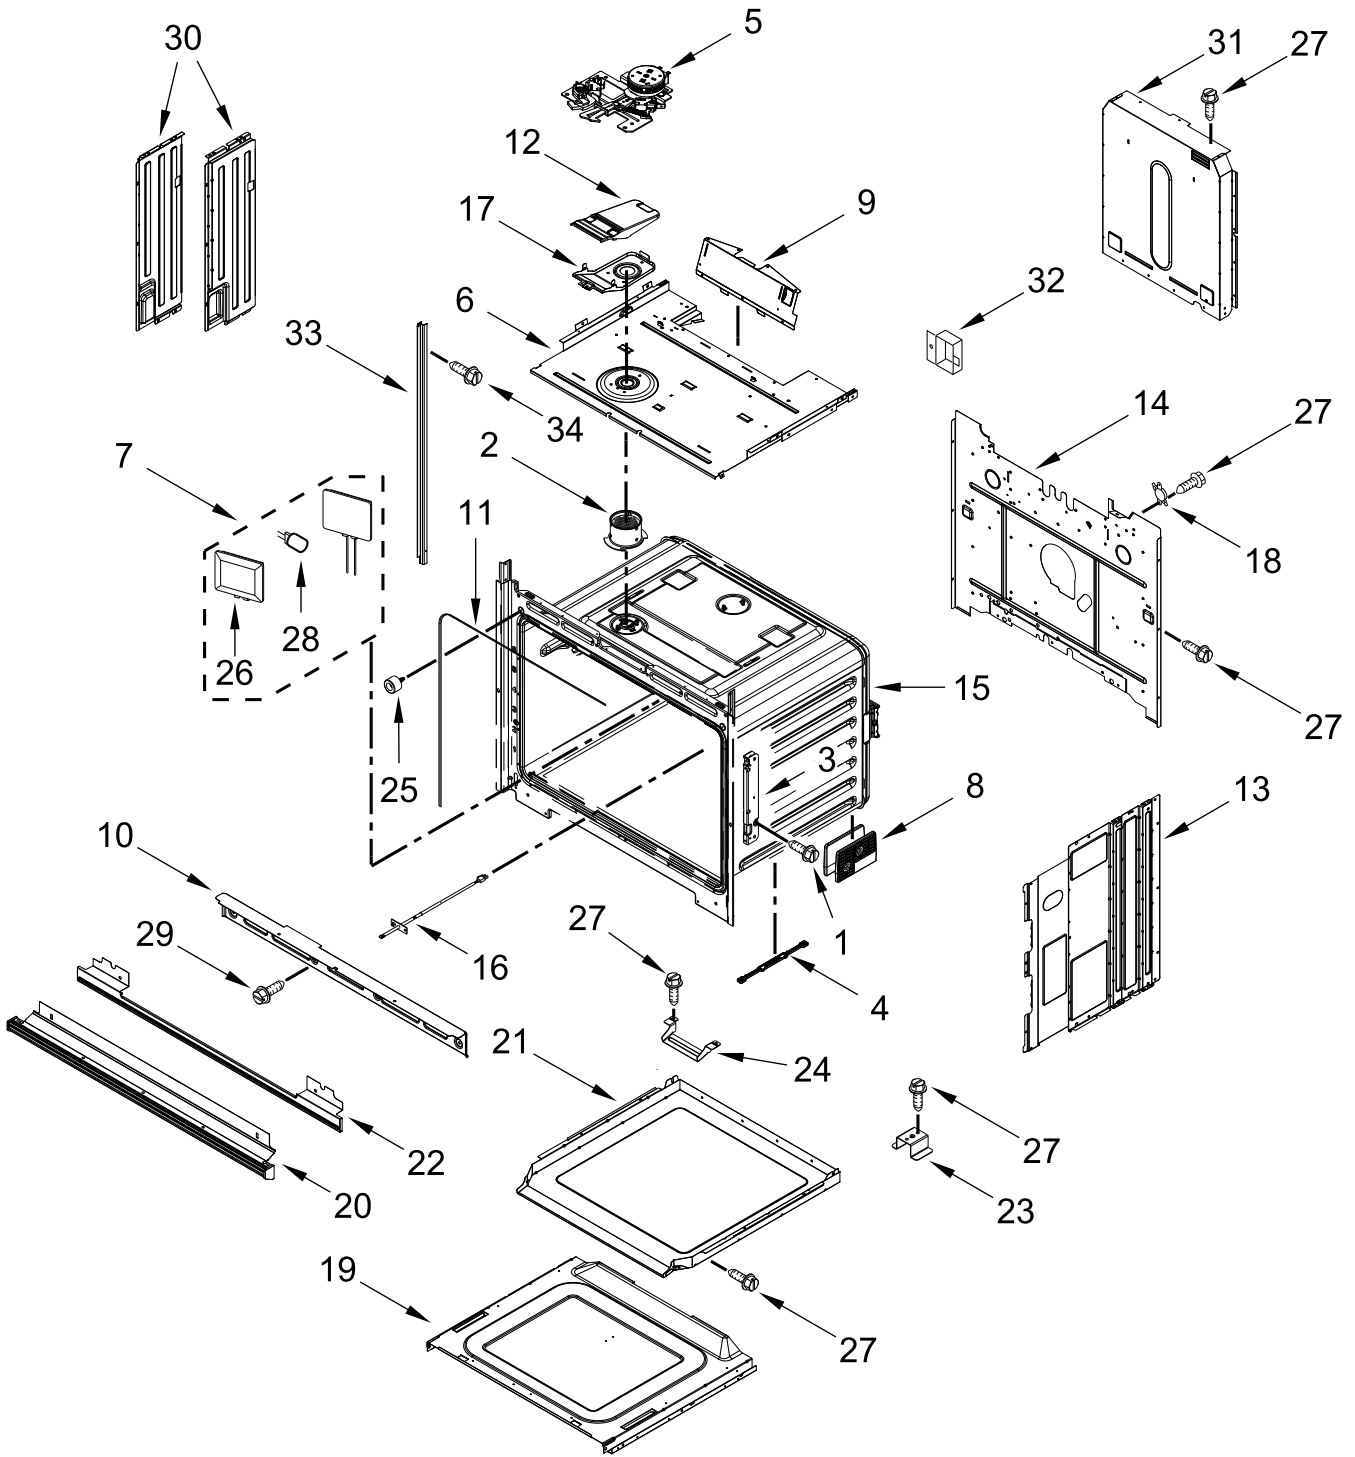

OVEN PARTS

OVEN PARTS

<u>Illus. No.</u>	<u>Part No.</u>	<u>Description</u>	<u>Illus. No.</u>	<u>Part No.</u>	<u>Description</u>	<u>Illus. No.</u>	<u>Part No.</u>	<u>Description</u>
1	W10254050	Screw	17	W11256423	Base, Vent Exhaust	29	W11249635	Screw
2	W11085298	Tube, Vent	18	4449751	Thermostat (TOD)	30	W11167419	Cover, Suction (Left)
3	W11100732	Receiver, Hinge	19	W11135103	Base, Chassis		W11186675	Cover, Suction (Right)
4	W11558603	Spacer, Base	20		Assembly, Bottom Vent	31	W11165250	Duct, Chassis Back
5	W11132456	Latch, Motorized		W11467754	Stainless	32	8285593	Cover, Connector
6	W11168071	Top, Chassis		W11467336	Black	33		Cover, Side Trim
7	W11205574	Assembly, Oven Light	21	W11244446	Duct, Bottom Chassis		W11235463	Black (Left)
8	W11245118	Foot, Base			Trim, Bottom Vent		W11235462	Black (Right)
9	W10904163	Deflector, Blower	22			34	W11404000	Screw
10	W11334857	Vent, Top 30 IN		W11560859	Black			FOLLOWING PARTS NOT ILLUSTRATED
11	W11608108	Gasket	23	W11135135	Support, Air Channel		W11188284	Insulation, Wrap
12	W11256424	Cover, Vent Exhaust	24	W11390667	Spacer, Chassis Bottom Duct		W11234758	Insulation, Cavity
13	W11165274	Side, Chassis	25	W11166315	Bumper and Screw			
14	W11223327	Back, Chassis	26	W10472386	Lens, Light			
15		Liner, Oven (Not Serviceable)	27	7101P426-60	Screw			
16	W11346074	Probe, Sensor	28	W10472384	Bulb, Light