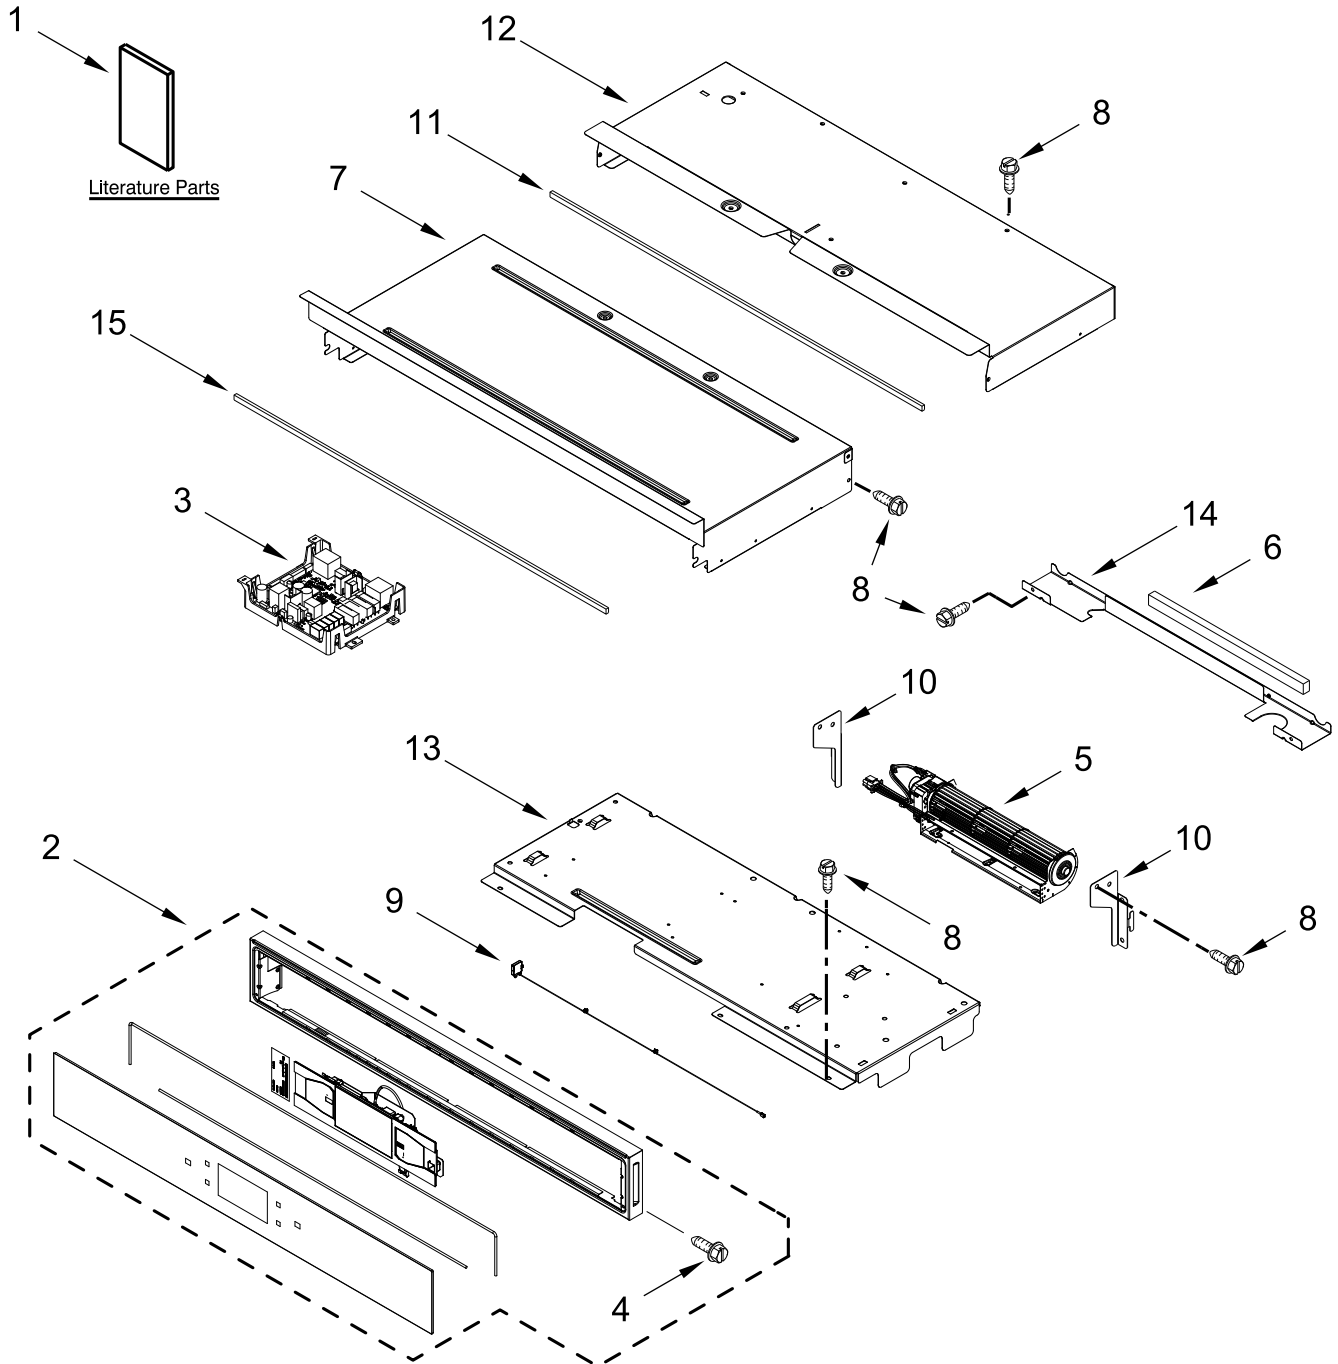

ELECTRIC WALL OVEN

MODELS:

WOES7030PZ01 (Stainless)

WOES7030PV01 (Black Stainless)

CONTROL PANEL PARTS

CONTROL PANEL PARTS

<u>Illus. No.</u>	<u>Part No.</u>	<u>Description</u>	<u>Illus. No.</u>	<u>Part No.</u>	<u>Description</u>	<u>Illus. No.</u>	<u>Part No.</u>	<u>Description</u>
1		Literature Parts	6	4451758	Block, Foam	15	W11162063	Gasket, Rubber
	W11656312	Owner's Manual	7	W11244445	Cover, 30 IN Chassis Top Front			FOLLOWING PARTS NOT ILLUSTRATED
	W11553919	Quick Start Guide	8	7101P426-60	Screw		W11245665	Harness, Main
	W11623570	Tech Sheet	9	W11409842	Antenna		W11256626	Harness, Signal
2		Assembly, Control Panel (Includes Overlay)	10	W10655463	Bracket, Blower (Left)		W11264646	Harness, Door Latch
	W11639719	Stainless		W10655462	Bracket, Blower (Right)		W10562910	Harness, EOL
	W11639722	Black Stainless	11	W10728475	Gasket, Rubber		W11233570	Harness, Console
3	W11253186	Appliance Manager, Copernicus (With Power Supply)	12	W11223325	Cover, 30 IN Chassis Top Back		4448664	Clamp, Conduit
			13	W11179509	Tray, Electronic		W10655464	Bracket, Harness
4	W11339492	Screw (Black)	14	W11166802	Divider, Chassis Back		W10487999	Clip, Harness
5	W11397930	Blower					4450800	Screw, Grounding
							W11547720	Bag, Hardware