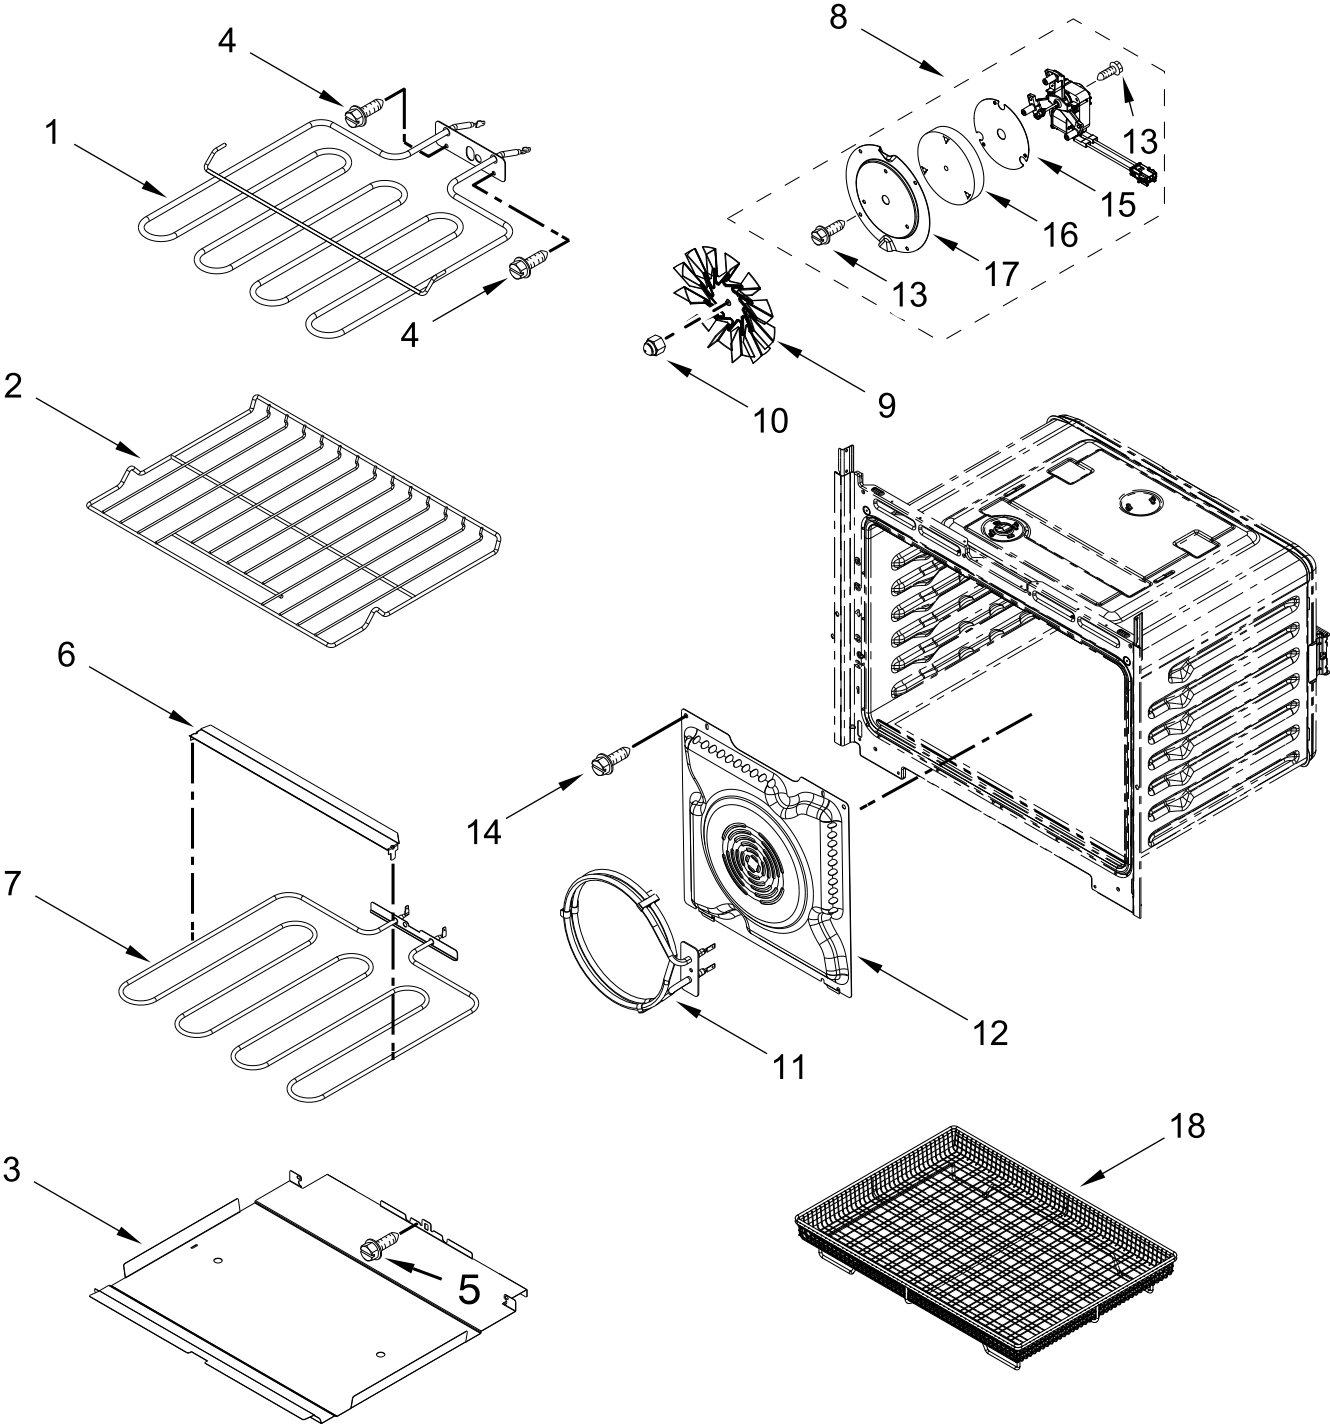

INTERNAL OVEN PARTS

INTERNAL OVEN PARTS

<u>Illus.</u> <u>No.</u>	<u>Part No.</u>	<u>Description</u>	<u>Illus.</u> <u>No.</u>	<u>Part No.</u>	<u>Description</u>	<u>Illus.</u> <u>No.</u>	<u>Part No.</u>	<u>Description</u>
1	W11238160	Element, Broil	8	W11398058	Convect Motor Assembly	15	W11251715	Plate, Convect Motor
2	W11122597	Rack, Oven	9	W11425715	Blade, Fan	16	W11251716	Insulation, Convect Motor
3	W10318198	Tray, Hidden Bake	10	W11433702	Nut, Acorn (LH)	17	W11398057	Cover, Convect Plate
4	7101P434-60	Screw	11	W10260248	Ring, Element	18	W11480738	Air Fry Basket Assembly
5	7101P426-60	Screw	12	W10359278	Baffle, Convection			
6	W10282957	Crossbar, Hidden Bake Tray	13	W10720084	Screw			
7	W11292248	Element, Bake	14	W10906658	Screw