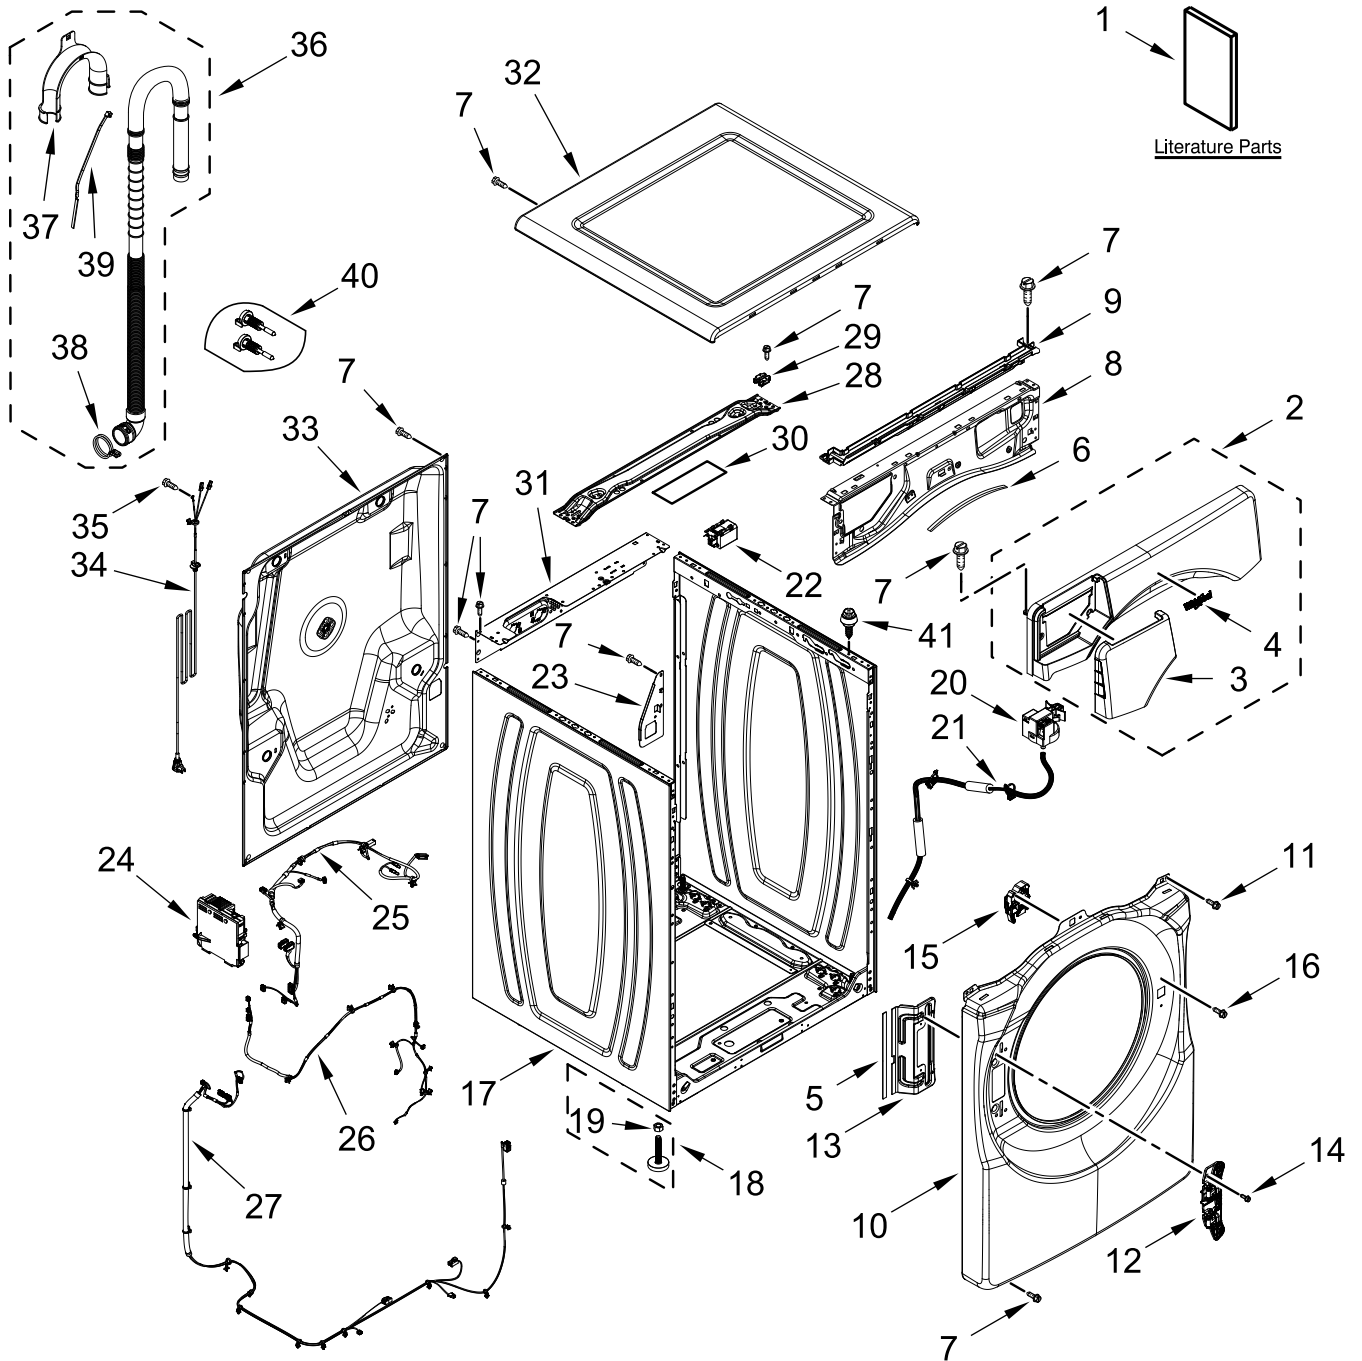

AUTOMATIC WASHER

MODELS:

WFW9620HW1 (White)

WFW9620HC1 (Chrome Shadow)

WFW9620HBK1 (Black Shadow)

TOP AND CABINET PARTS

TOP AND CABINET PARTS

<u>Illus. No.</u>	<u>Part No.</u>	<u>Description</u>	<u>Illus. No.</u>	<u>Part No.</u>	<u>Description</u>	<u>Illus. No.</u>	<u>Part No.</u>	<u>Description</u>
1		Literature Parts	12	W11114002	Hinge Assembly	31	W11353016	Bracket, Rear
	W11355369	Owner's Manual	13	W11084215	Bracket, Hinge	32		Top
	W11355380	Quick Start Guide	14	W10288126	Screw		W10208373	White
	W11356850	Energy Guide	15	W10804741	Lock, Door		W10460693	Chrome Shadow
2		Assembly, Console	16	8540282	Screw		W11201341	Black Shadow
	W11110105	White	17		Cabinet	33	W11046440	Panel, Rear
	W11110106	Chrome Shadow		W11352995	White	34	W10919946	Cord, Power
	W11167106	Black Shadow		W11352996	Chrome Shadow	35	W10773242	Screw
3		Handle, Drawer		W11353000	Black Shadow	36	W11392677	Hose, Drain (External)
	W11167033	White	18	W10073890	Leveling Leg Assembly	37	W10280024	U-Bend, Drain Hose
	W11167034	Chrome Shadow	19	3359452	Nut, Hex	38	356138	Clamp, Hose
	W11167035	Black Shadow	20	W11125159	Pressure Switch	39	W10267532	Cable Tie
4	W10884773	Badge	21	W11319791	Hose, Pressure Switch	40	W11041011	Bolt, Transport (Short)
5	W11292537	Edge Guard	22	W11219530	RFI Filter	41	W10208380	Screw and Bushing Assembly
6	W10407376	Edge Guard	23	W11091443	Bracket, Drain Hose			
7	W10567155	Screw	24	W11481962	CNTRL-ELEC			
8	W10915381	Bracket, Console	25	W11349135	Harness, Upper			
9	W10796898	Channel, Water	26	W10919956	Harness, NTC			
10		Panel, Front	27	W10919938	Harness, Main Lower			
	W11107843	White	28	W10467484	Brace, Top			
	W11107844	Chrome Shadow	29	W10245452	Retainer, Spring			
	W11196602	Black Shadow	30	W10331064	Foam Pad			
11	357640	Screw						