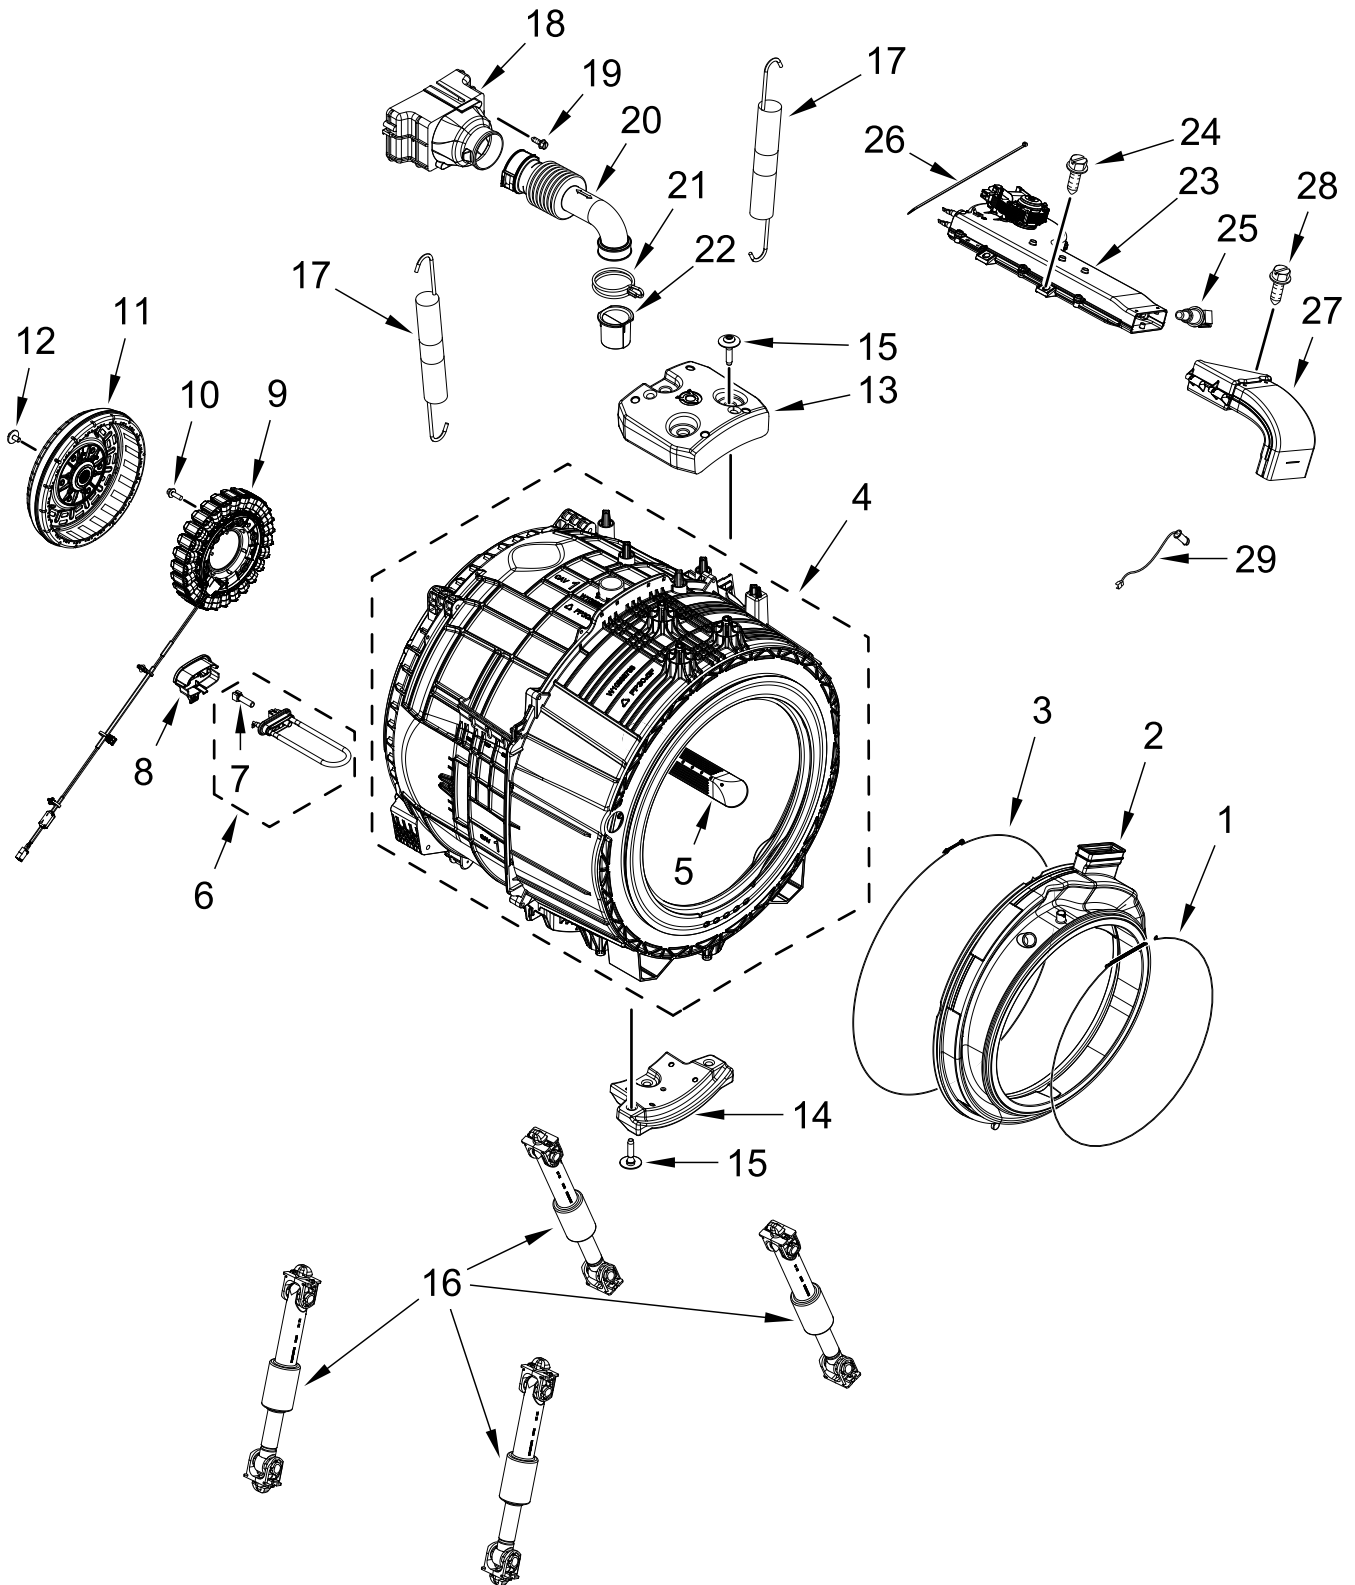

TUB AND BASKET PARTS

TUB AND BASKET PARTS

<u>Illus. No.</u>	<u>Part No.</u>	<u>Description</u>	<u>Illus. No.</u>	<u>Part No.</u>	<u>Description</u>	<u>Illus. No.</u>	<u>Part No.</u>	<u>Description</u>
1	W10818945	Retainer, Front Panel to Bellow	11	W10916241	Rotor, Motor	22	W11036940	Deflector, Vent Port
2	W10920669	Bellow	12	W11354072	Screw, Rotor	23	W11339369	Assembly, Dryer Channel
3	W11048199	Retainer, Bellow to Tub	13	W11209371	Counterweight, Top	24	W10004910	Screw
4	W11300381	Assembly, Tub and Drum	14	W11209373	Counterweight, Bottom	25	W11296157	Sensor, NTC
5	W11198668	Baffle, Drum	15	W11235083	Screw, Counterweight	26	W10339879	Tie, Cable
6	W10918779	Assembly, Heater	16	W11094464	Damper Assembly	27	W11084279	Assembly, Dryer Duct to Bellow
7	W10919909	Sensor, NTC	17	W10896675	Spring, Suspension	28	W10142728	Screw
8	W10909418	Shield, Heater	18	W10919157	Enclosure, Vent	29	W11040364	Drum Light
9	W11261210	Stator, Motor	19	8540513	Screw			
10	W11035597	Screw, Stator	20	W10919155	Hose, Ventilation			
			21	371507	Clamp, Hose			