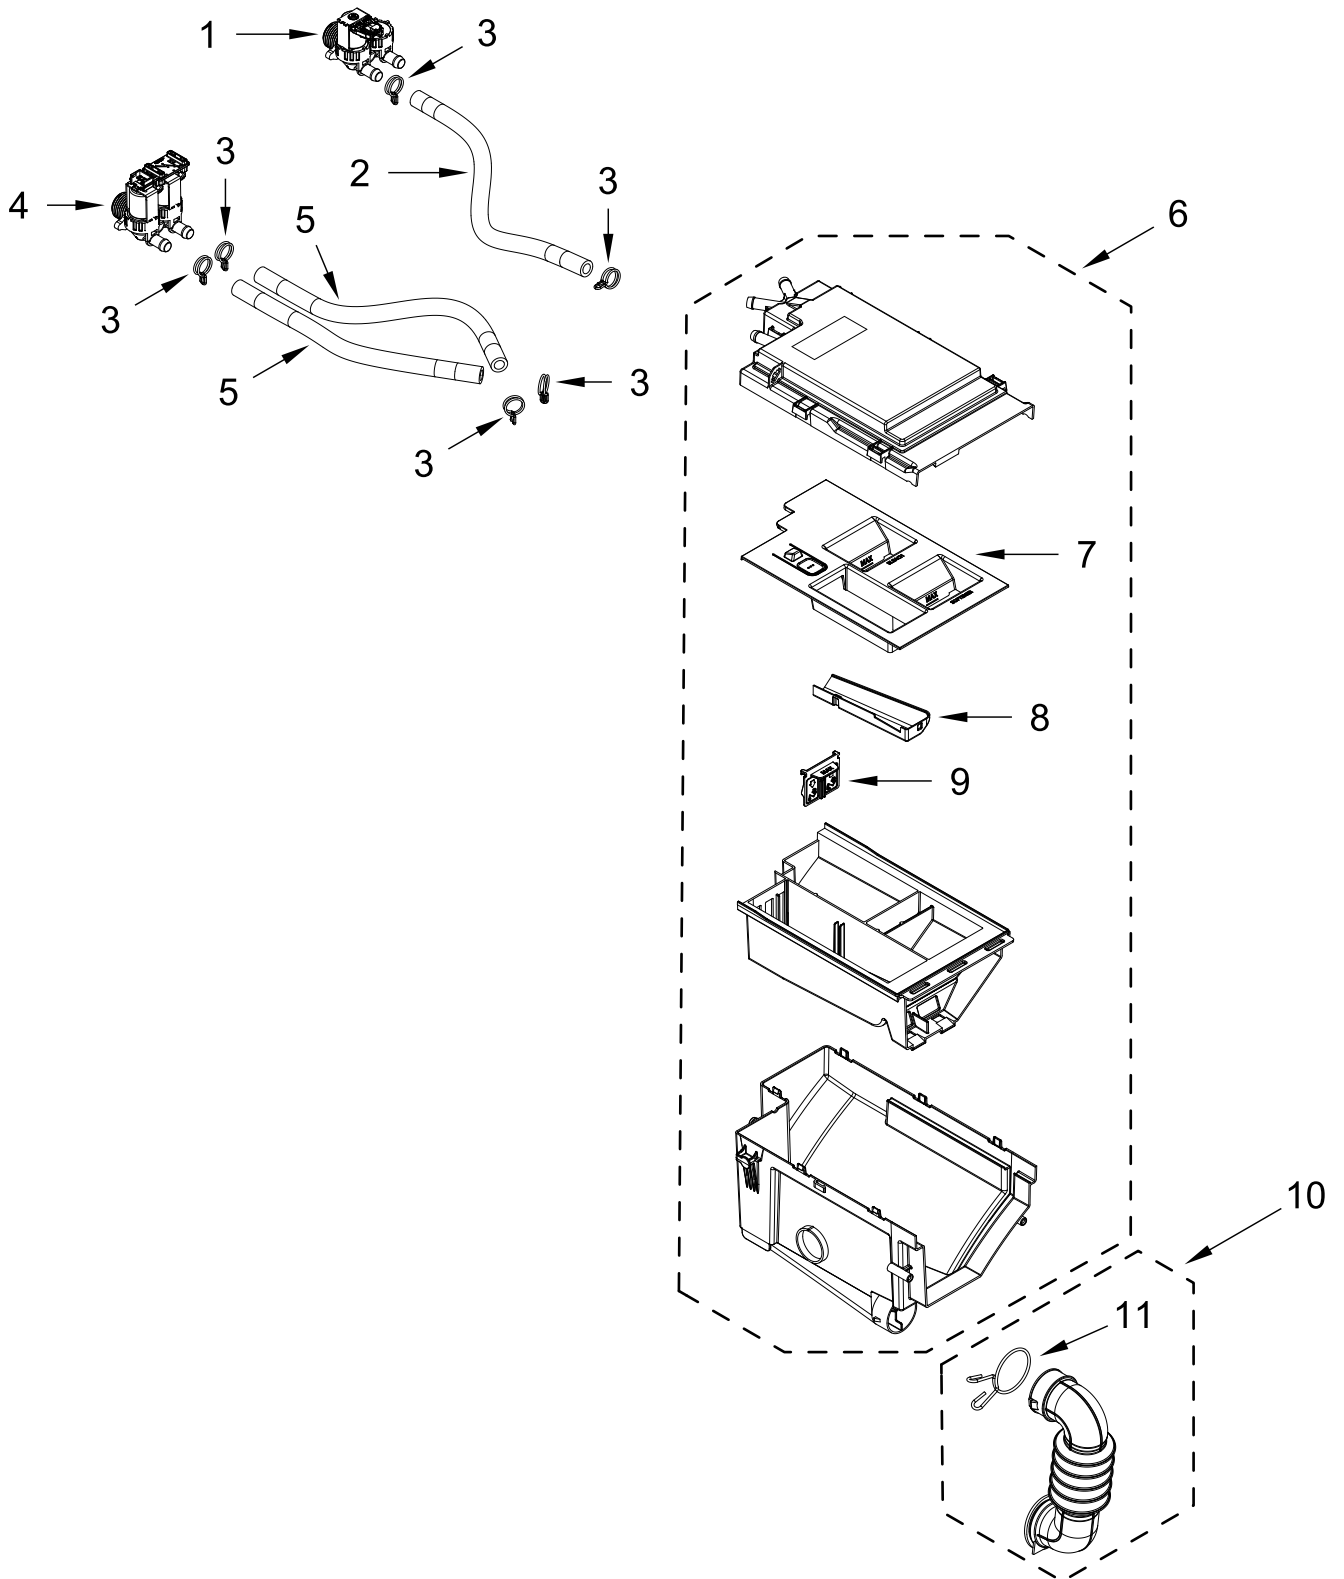

DISPENSER PARTS

DISPENSER PARTS

<u>Illus.</u> <u>No.</u>	<u>Part No.</u>	<u>Description</u>	<u>Illus.</u> <u>No.</u>	<u>Part No.</u>	<u>Description</u>	<u>Illus.</u> <u>No.</u>	<u>Part No.</u>	<u>Description</u>
1	W11036928	Valve, Inlet (Single)	7	W11106525	Siphon, Bleach/Softener	10	W10920132	Assembly, Dispenser Hose
2	W10920135	Hose, Inlet (Hot)	8	W11106522	Cover, Detergent Drawer	11	W10239910	Clamp, Hose
3	W10096851	Clamp, Hose	9	W10918519	Separator, Siphon			
4	W11036930	Valve, Inlet (Double)						
5	W10920133	Hose, Inlet (Cold)						
6	W11437243	Assembly, Dispenser