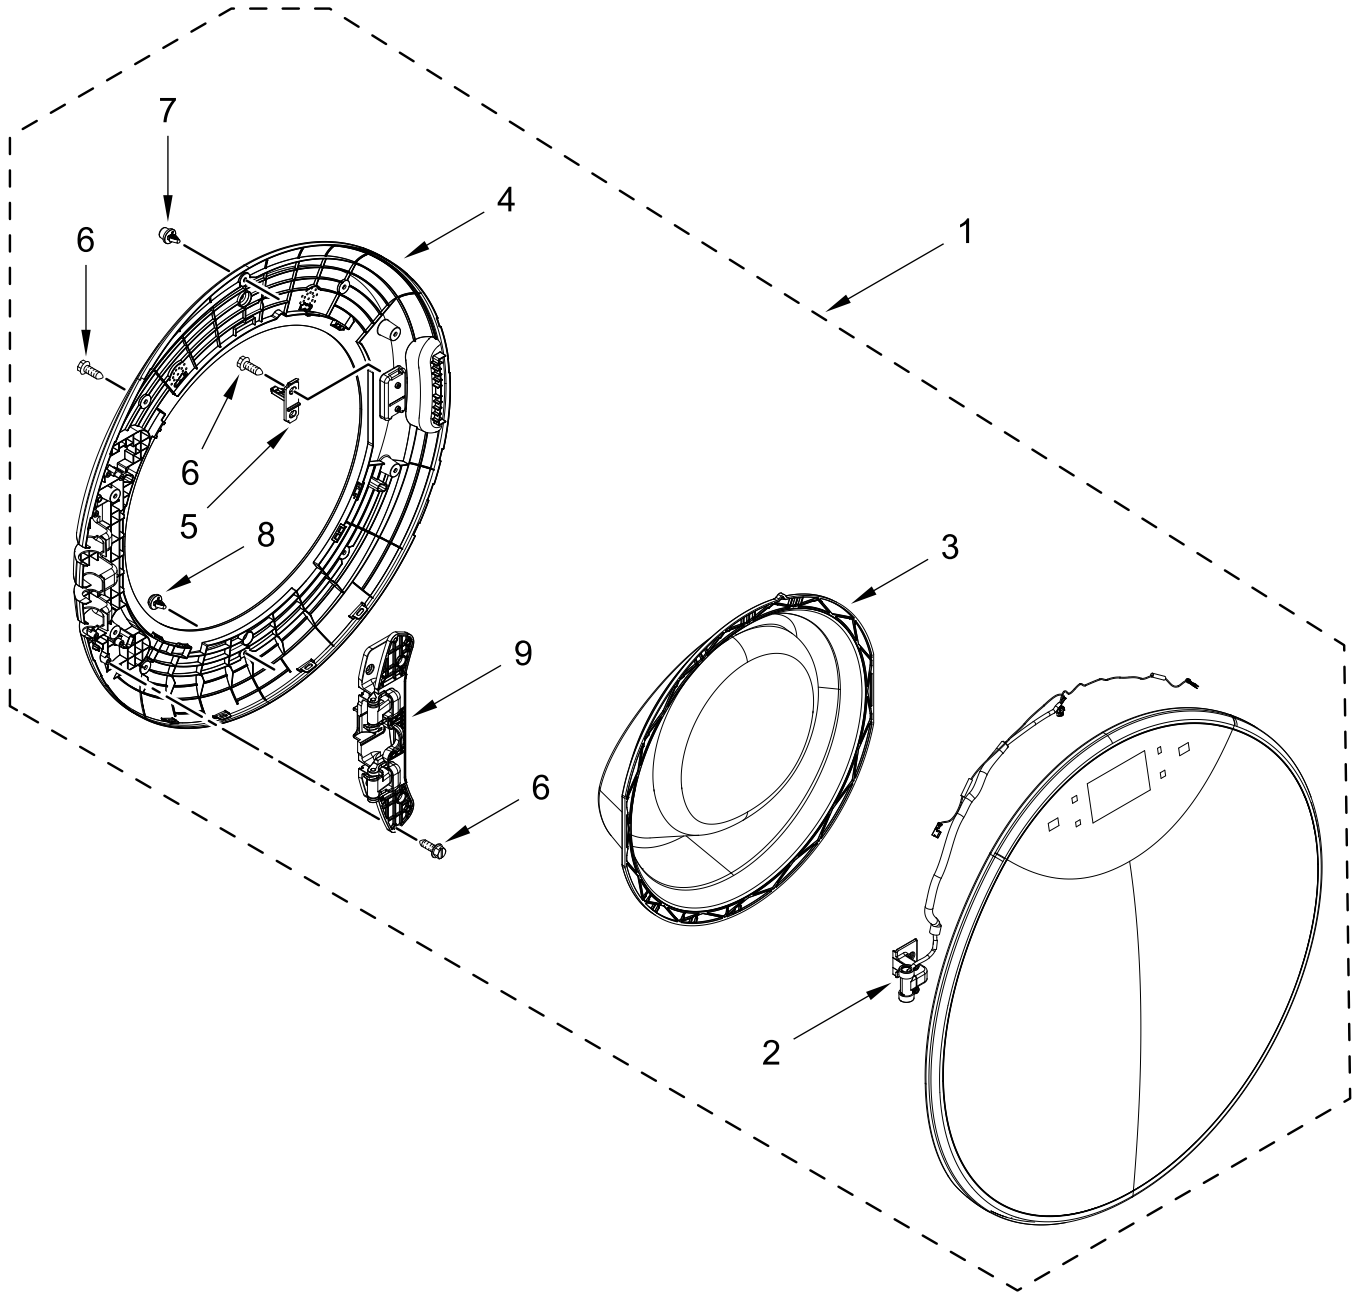

HMI AND DOOR PARTS

HMI AND DOOR PARTS

<u>Illus.</u> <u>No.</u>	<u>Part No.</u>	<u>Description</u>	<u>Illus.</u> <u>No.</u>	<u>Part No.</u>	<u>Description</u>	<u>Illus.</u> <u>No.</u>	<u>Part No.</u>	<u>Description</u>
1	W11375467	Assembly, Door (Complete)	4	W11097034	Door, Inner	8	W11178950	Bumper, Door (Lower)
2	W11114000	Harness, Tube Assembly	5	W10921697	Strike, Door	9	W11114002	Hinge Assembly
3	W11171604	Door, Clear Insert	6	8534022	Screw			
			7	W11230200	Bumper, Door (Upper)