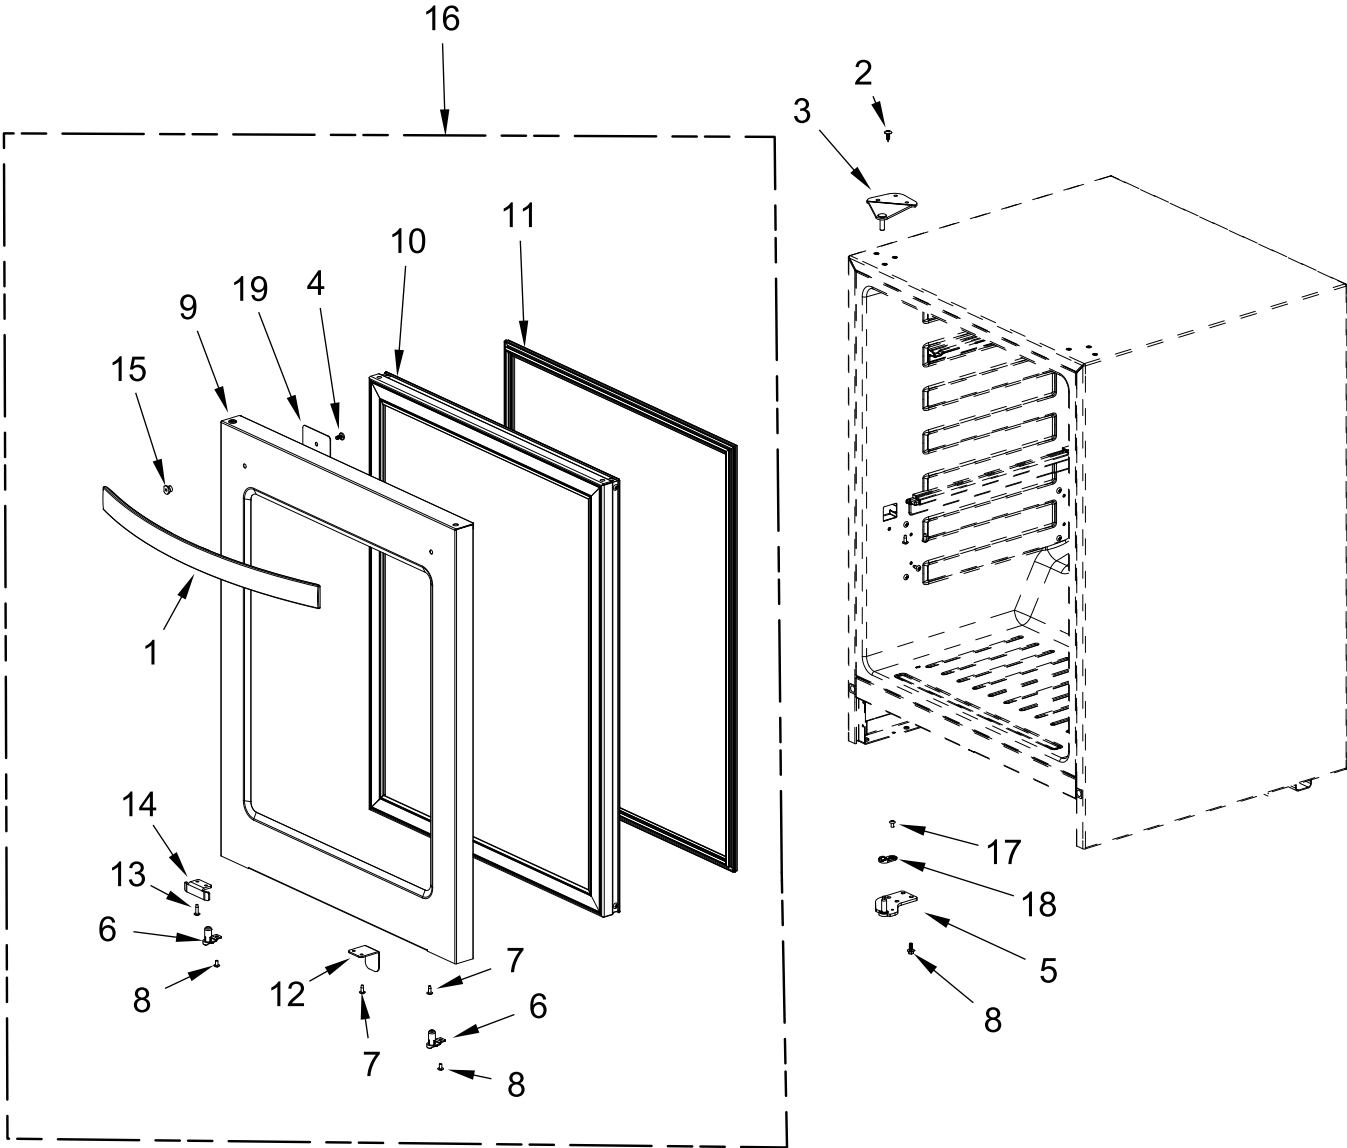

24" Under Counter Beverage Center

MODELS:

WUB50X24HV02 (Black Stainless)

CABINET PARTS

CABINET PARTS

<u>Illus. No.</u>	<u>Part No.</u>	<u>Description</u>	<u>Illus. No.</u>	<u>Part No.</u>	<u>Description</u>	<u>Illus. No.</u>	<u>Part No.</u>	<u>Description</u>
1		Cabinet (Not A Service Part)	9	W11311388	Shelf, Support	21	W11371101	Screw
			10	W11311389	Support	22	4344763	Leg, Leveling
2	W11312450	Cover, LED	11	W11311645	Control Assembly	23	W11492236	Box, Switch
3	W11312453	LED Assembly	12	W11263886	Glass Shelf	24	W11371100	Screw
4	W11311383	Shelf, Glass	13	W11312493	Wine Rack	25	W11265575	Brace
5	W11312455	Assembly, Fan Cover (Includes Fan Motor, and Sensor)	14	W11312494	Wine Rack, Lower	26	W11265587	Switch, Door
			15	W11312540	Box, Control	27	W11313093	Support, Side
6	W11263842	Defrost Holder and Heater	16	W11476539	Temperature Fuse	28	W11371097	Screw
			17	W11312550	Trim, Sash	29	W11265577	Seal, Condenser
7	W11371095	Screw	18	4344829	Tie, Cable	30	W11371103	Screw
8	4344796	Screw	19	W11263884	Sensor, Defrost			
			20	W11239541	Grille			

DOOR PARTS

DOOR PARTS

<u>Illus.</u> <u>No.</u>	<u>Part No.</u>	<u>Description</u>
1	W11476530	Handle, Door
2	4344796	Screw
3	W11264668	Hinge, Top
4	W10319186	Screw
5	W11264645	Hinge Mount
6	W11265573	Closer