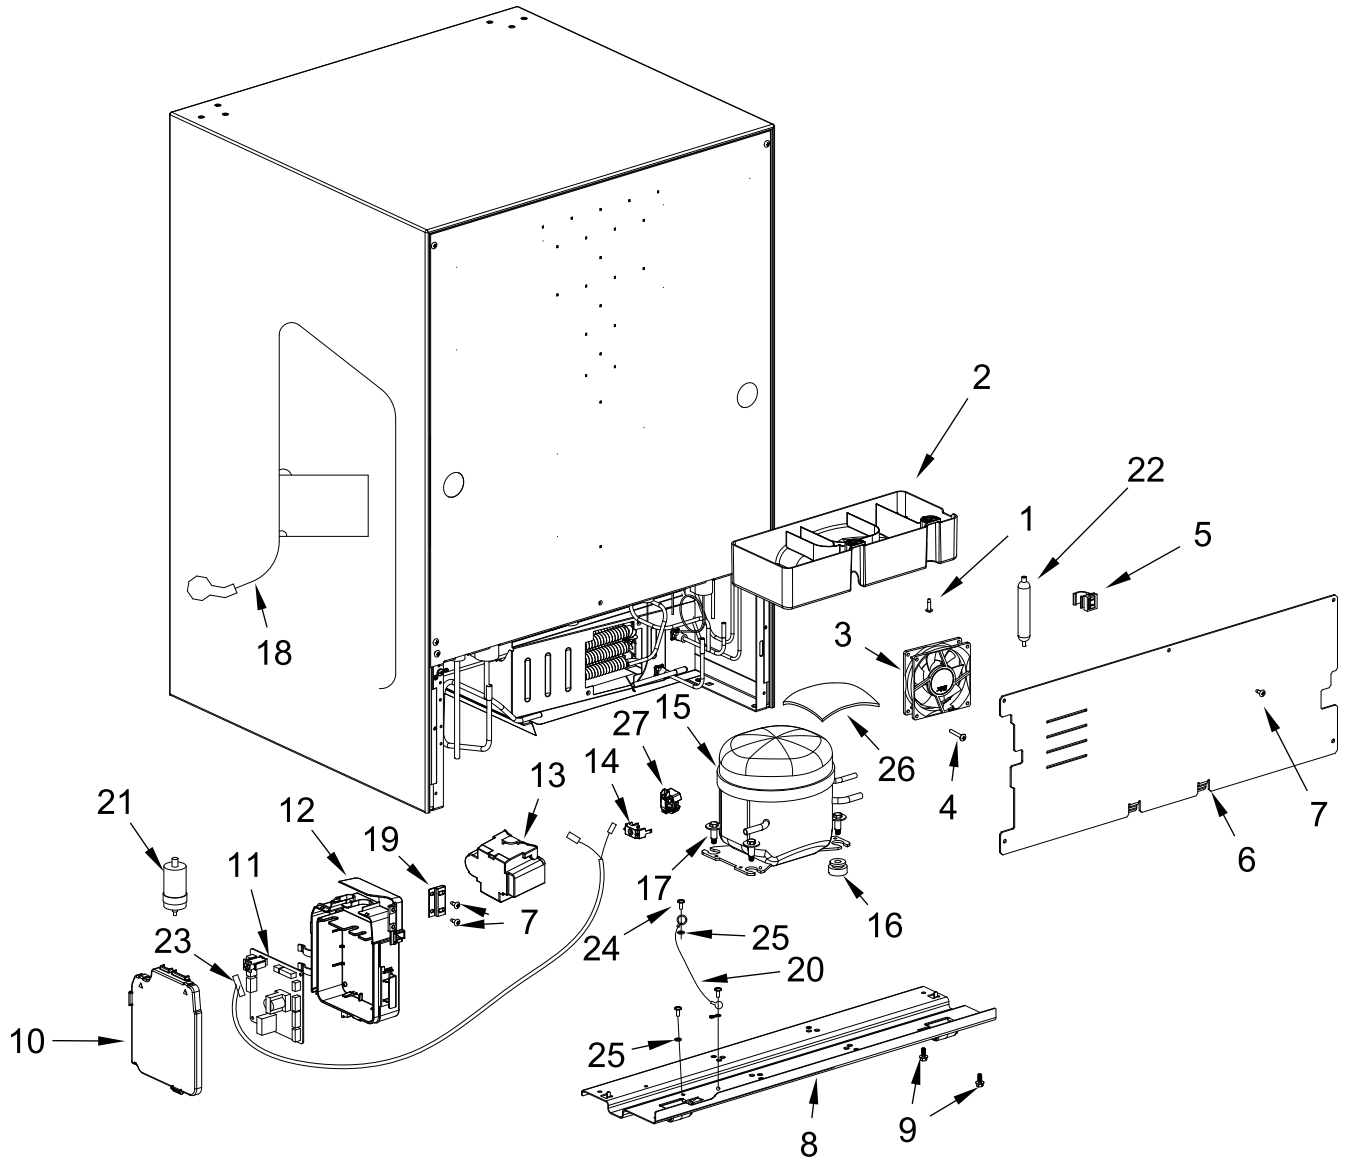

UNIT PARTS

UNIT PARTS

<u>Illus. No.</u>	<u>Part No.</u>	<u>Description</u>
1	W11375763	Screw
2	W11538057	Pan, Water
3	W11265584	Assembly, Fan Motor
4	W11371341	Screw
5	W11265569	Clamp
6	W11264703	Cover, Rear
7	W11371097	Screw
8	W11614599	Plate, Base
9	W11371100	Screw
10	W11313206	Cover, PCB
11	W11614616	Control, Electronic
12	W11313209	PCB Box

<u>Illus. No.</u>	<u>Part No.</u>	<u>Description</u>
13	W11568820	Cover
14	W11614617	Protector, Motor
15	W11538055	Compressor
16	4344779	Grommet, Compressor
17	4344780	Bolt, Compressor
18	W11498145	Cord, Power
19	W11576947	Clamp, Cord
20	W11614621	Wire
21	W11538053	Capacitor
22	W10805035	Drier (Service Drier Without Dye)
23	W11263876	Harness, Wire

<u>Illus. No.</u>	<u>Part No.</u>	<u>Description</u>
24	4344797	Screw
25	W10322070	Washer
26	W11360595	Compressor, Rubber
27	W11614619	PTC Relay
		REFRIGERANT CHARGE
		52 grams (R600a)