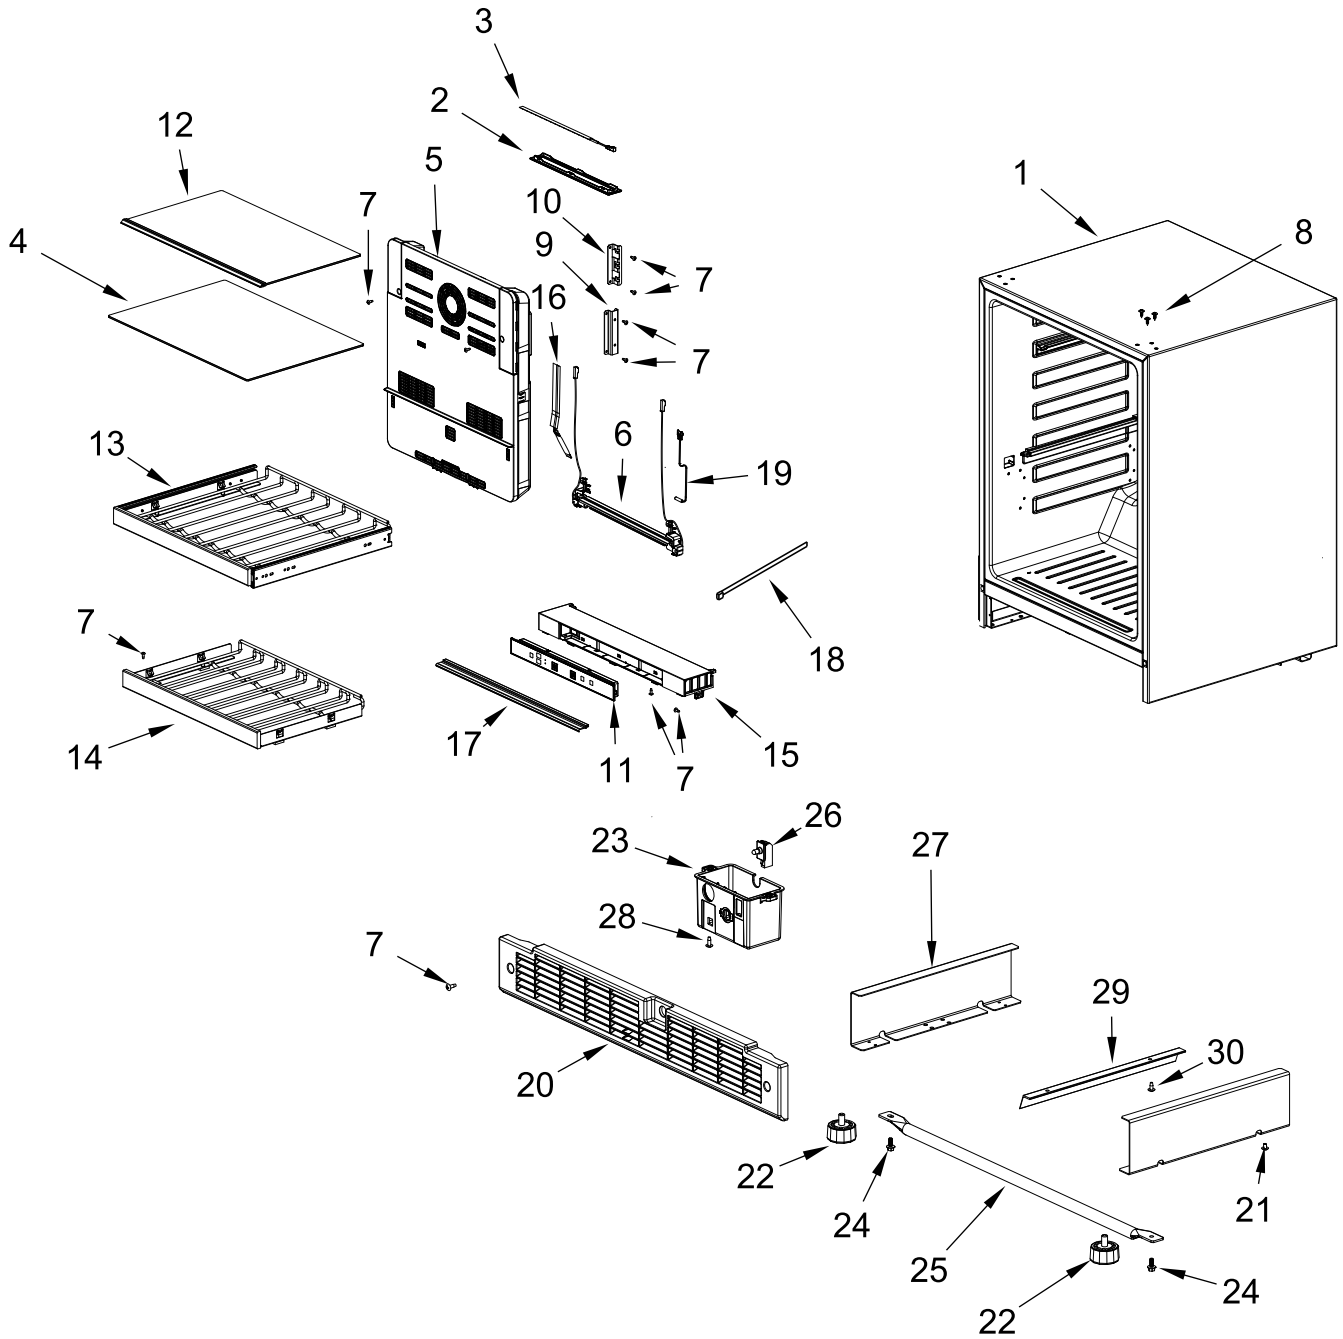

24" Under Counter Beverage Center

MODELS:

WUB50X24HV02 (Black Stainless)

CABINET PARTS

CABINET PARTS

<u>Illus. No.</u>	<u>Part No.</u>	<u>Description</u>	<u>Illus. No.</u>	<u>Part No.</u>	<u>Description</u>	<u>Illus. No.</u>	<u>Part No.</u>	<u>Description</u>
1		Cabinet (Not A Service Part)	9	W11311388	Shelf, Support	21	W11371101	Screw
			10	W11311389	Support	22	4344763	Leg, Leveling
2	W11312450	Cover, LED	11	W11311645	Control Assembly	23	W11492236	Box, Switch
3	W11312453	LED Assembly	12	W11263886	Glass Shelf	24	W11371100	Screw
4	W11311383	Shelf, Glass	13	W11312493	Wine Rack	25	W11265575	Brace
5	W11312455	Assembly, Fan Cover (Includes Fan Motor, and Sensor)	14	W11312494	Wine Rack, Lower	26	W11265587	Switch, Door
			15	W11312540	Box, Control	27	W11313093	Support, Side
6	W11263842	Defrost Holder and Heater	16	W11476539	Temperature Fuse	28	W11371097	Screw
			17	W11312550	Trim, Sash	29	W11265577	Seal, Condenser
7	W11371095	Screw	18	4344829	Tie, Cable	30	W11371103	Screw
8	4344796	Screw	19	W11263884	Sensor, Defrost			
			20	W11239541	Grille			

DOOR PARTS

DOOR PARTS

<u>Illus.</u> <u>No.</u>	<u>Part No.</u>	<u>Description</u>
1	W11476530	Handle, Door
2	4344796	Screw
3	W11264668	Hinge, Top
4	W10319186	Screw
5	W11264645	Hinge Mount
6	W11265573	Closer