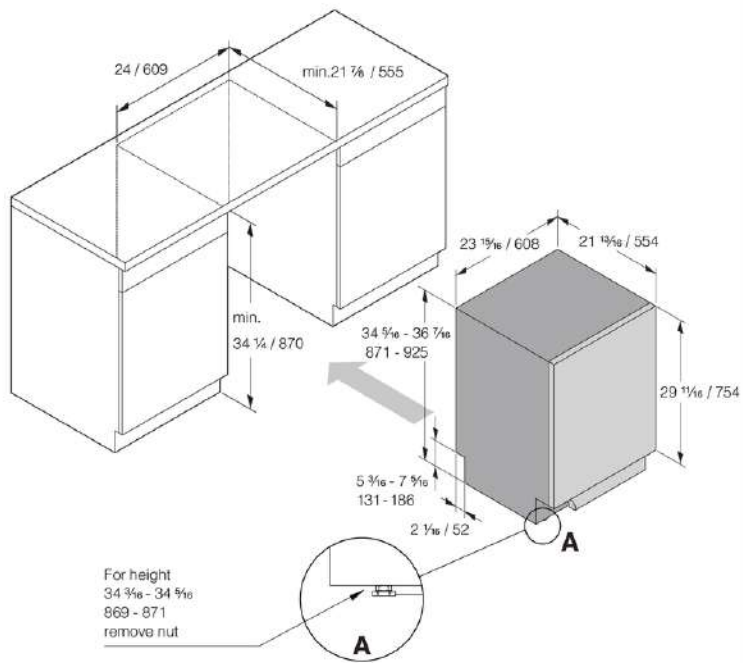

Measurements: inches / millimetres

DW60 Built-in Dishwasher XXL USA