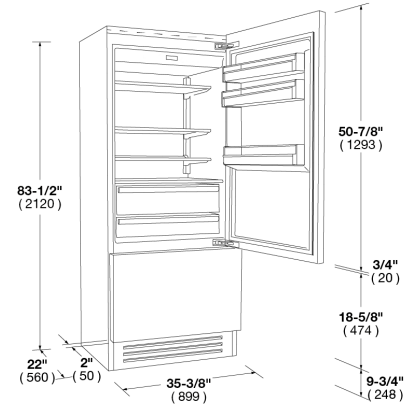

Ice Maker

SPECIFICATIONS

Overlay Panel
Refrigeration Compartment
Flexzone Bottom Drawer
Total No Frost
Stainless Steel Crisper Drawers
Ice Maker with ice tray
LED Lighting
Brilliant white aluminium interior

OPTIONAL ACCESSORIES

REFHANDPRO36
Sofia Fridge Handle Kit
REFSBSINT60
Coupling kit
REFHANDIS36
Distinto Fridge Handle Kit

FRIDGE

36" OVERLAY BUILT-IN FRIDGE

CODE ID	36" OVERLAY BUILT-IN FRIDGE F7IBM36O2-L (LEFT HINGE) F7IBM36O2-R (RIGHT HINGE)	
Series	700	
Finish	Overlay Panel	
PERFORMANCES/CAPACITY		
Annual Energy Usage	\$70 (580 kWh)	
Noise Level db	40	
Fridge compartment capacity (cbft)	14.7	
Flexzone Bottom-Drawer capacity (cbft)	3.8	
FEATURES		
Fridge Compartment		
Glass Shelves	2	
Adjustable Door Shelves	3	
Micro shot-peened Stainless Steel Drawers	2 Low Temp	
Flexzone Bottom-Drawer		
White Painted Drawers	1	
Internal Drawers	1 + 1 ice tray	
LED lighting	•	
Ice Maker	•	
Equipment		
No Frost	•	
Flexzone	•	
TruPivot hinges	•	
DIMENSIONS/WEIGHT		
Width in	35 - 3/8"	900 mm
Height in	83 - 1/2"	2121 mm
Depth without handle in	24"	610 mm
Minimum niche height in	84"	2134 mm
Door clearance in	57 - 7/8"	1470 mm
Door opening angle	105°	
Net Weight	474 lbs	215 kg
POWER / RATINGS (115 V, 60 HZ)		
Watts / Amps	552W - 4.8A	
Power Cable	Nema 5-15P	
INSTRUCTIONS FOR USE		
Use & Care Manual / Installation Manual	English / French / Spanish	