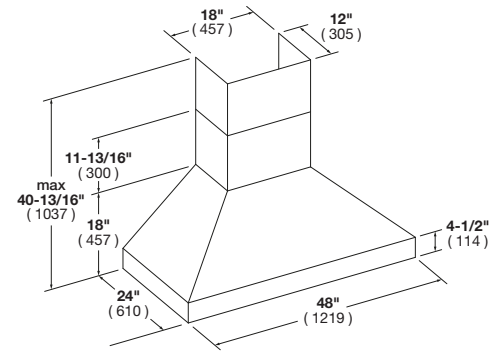

Minimum distance:

- Electric hob	21"	- 53 cm
- Gas hob	25"	- 63 cm

OPTIONAL ACCESSORIES

FMFIL

Charcoal filter

SOFIA

48" PROFESSIONAL CHIMNEY HOOD

CODE ID	F6PC48DS1 - 48" PRO CHIMNEY HOOD	
Series and Finish	Professional Design - Stainless Steel (AISI 430)	
CONTROL PANEL		
Control Type	3 Control Knobs	
PERFORMANCES		
Output (CFM)	1000	
Sound Level (dB)	75	
Motor	Twin Motor	
FEATURES		
Filter Style	Pro Baffle	
Lighting	6 x 1.2W LED	
Duct dimension (width x depth)	18" x 12"	(457 x 305 mm)
DIMENSIONS/WEIGHT		
Overall dim - Width	48"	(1219 mm)
Overall dim - Height	40-13/16"	(1037 mm)
Overall dim - Depth	24"	(610 mm)
Gross Weight	100 lbs	(45 kg)
POWER / RATINGS (120 V, 60 HZ)		
Watts	540W	
Power Cable	Standard	
INSTRUCTIONS FOR USE		
Use & Care Manual / Installation Manual	English / French / Spanish	