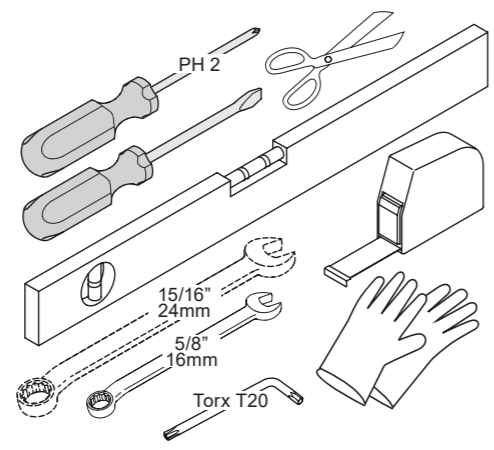

1

XL
XXL

Size: XL / XXL
ART. NO.
SERIAL NO.

SAFETY

in (mm)

XL 32 5/16 - 34 7/16 (820 - 875)
XXL 33 7/8 - 36 (860 - 915)

min. 21 7/8 (555)
2 (51)
5 3/8 (136)
4 (102)
23 1/2 - 24 1/2 (597 - 609)

1) 24" (609 mm)

2

REMOVE

3

4

2x
1x

15/16" (24mm)
5/8" (16 mm)

Max 0.6 Nm

min. 2/10" (5mm)

min. 1/8" (3mm)

5

in (mm)

23 7/16" (596)

XL 26 3/4 - 29 15/16⁴⁾ (680 - 760⁴⁾)
XXL 27 9/16 - 31 1/2⁵⁾ (700-800⁵⁾)

lb
XL 8.82 - 26.45 lb
XXL 8.82 - 26.45 lb

⁴⁾ 26 3/4 - 29 15/16 (680 - 760)
⁵⁾ 27 9/16 - 31 1/2 (700-800)

⁴⁾ >29 15/16: 29 15/16 + X (>760: 760 + X)
⁵⁾ >31 1/2: 31 1/2 + X (> 800: 800 + X)

***** Only Certain Models

2x

2x

Torx T20

6

4x

6" 8"