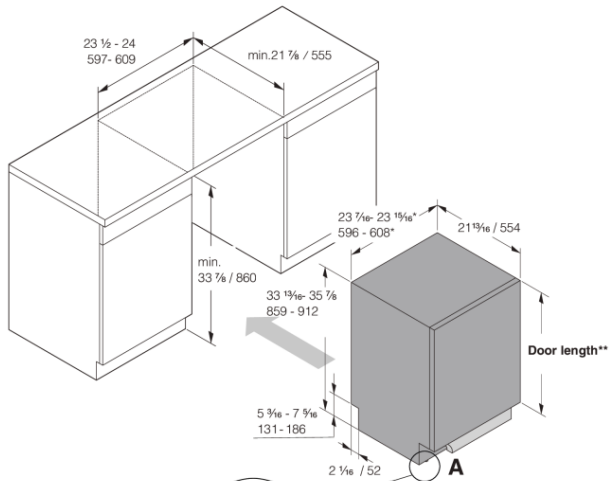

Design & integration

- From front adjustable door spring
- From front adjustable rear foot
- Velcro strips
- Trim kit
- Multi fit outlet hose
- Simplified installation with integrated anti-siphon
- Depth (incl. wall spacing): 21 7/8" (555 mm)
- Height setting: 2 1/16" (53 mm)
- Possible adjustment of kick plate: 1 3/16" - 3 10/16" (30-94 mm)

Dimensions

- Width: 23 15/16" (608 mm)
- Height: 33 13/16" (859 mm)
- Depth: 21 13/16" (554 mm)
- Maximum product height: 35 7/8" (912 mm)
- Cord length: 71 7/16" (1815 mm)
- Depth with door open: 48 7/16" (1231 mm)
- Length of inflow hose: 64 3/16" (1630 mm)
- Length of outflow hose: 90 9/16" (2300 mm)

Logistic information

- Packaging width: 25 3/16" (640 mm)
- Packaging height: 36 5/8" (930 mm)
- Packaging depth: 26 3/4" (680 mm)
- Total weight of packaged product: 106 lbs
- Code: 740096
- EAN code: 3838782634703
- Market: Domestic
- Range: Style

Measurements: inches / millimetres

For height
33 3/4 - 33 9/16 / 857 - 859
remove nut

* Flexible side trims (width without side trims: 23 7/16 / 596)

** Door length:
27 9/16 - 31 1/2 / 700 - 800

DW60 Fully Integrated dishwasher XXL USA