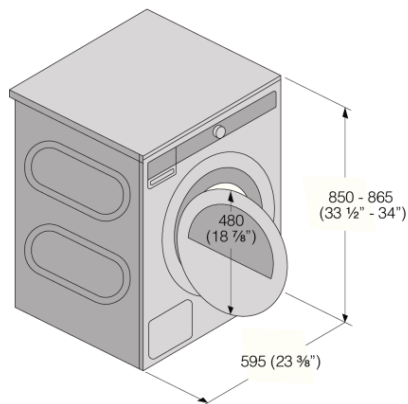

- Grounded plug
- Connecting cord with plug
- Connection rating: 7000 W
- Number of phases: 1
- Current: 30 A
- Frequency: 60 Hz
- Net weight: 90 lbs
- Marked for recycling
- ISO 14001

#### Dimensions

- Product dimensions (HxWxD): 33 7/16" × 23 7/16" × 25 3/4" (850 × 595 × 654 mm)
- Depth with door open: 45 7/8" (1165 mm)
- Cord length: 66 15/16" (1700 mm)
- Left + right + back

#### Logistic information

- Packaging dimensions: 36 1/4" × 25 3/16" × 28 7/16" (920 × 640 × 723 mm)
- Total weight of packaged product: 100 lbs
- Code: 588175
- EAN code: 3838782018824

Measurements: millimetres / inches