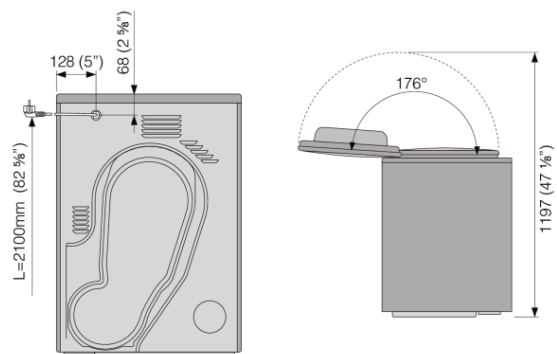

### Design & integration

- Door opening: Reversible door opening
- Adjustable feet: 9/16" (15 mm)
- Dryer can be mounted on top of washer
- Loading position: Front

### Technical data

- Heater capacity (W): 3000 W
- Noise level: 65 dB(A)
- Power consumption in standby mode: 0.3 W
- Power consumption in off-mode: 0.3 W
- Estimated annual energy consumption: 630 kWh
- Grounded plug
- Connecting cord with plug
- Connection rating: 7000 W
- Number of phases: 1
- Current: 30 A
- Frequency: 60 Hz
- Net weight: 99 lbs
- Marked for recycling
- ISO 14001

### Dimensions

- Product dimensions (HxWxD): 33 7/16" × 23 7/16" × 30 1/4" (850 × 595 × 769 mm)
- Depth with door open: 51 3/8" (1305 mm)
- Cord length: 66 15/16" (1700 mm)
- Left + right + back

### Logistic information

- Packaging dimensions: 36 1/4" × 25 3/16" × 33" (920 × 640 × 838 mm)
- Total weight of packaged product: 109 lbs
- Code: 586321
- EAN code: 3838782016851

Tumble Dryer/TD-85/USA