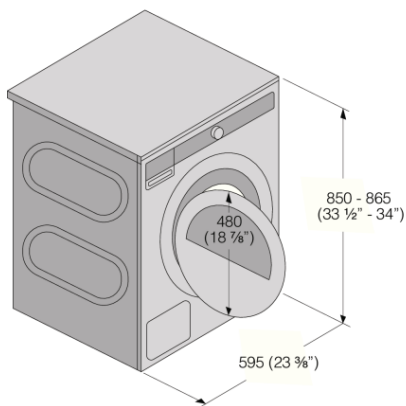

Technical data

- Heater capacity (W): 3000 W
- Noise level: 65 dB(A)
- Power consumption in standby mode: 0.3 W
- Power consumption in off-mode: 0.3 W
- Estimated annual energy consumption: 630 kWh
- Grounded plug
- Connecting cord with plug
- Connection rating: 7000 W
- Number of phases: 1
- Current: 30 A
- Frequency: 60 Hz
- Net weight: 99 lbs
- Marked for recycling
- ISO 14001

Dimensions

- Product dimensions (HxWxD): 33 7/16" × 23 7/16" × 30 1/4" (850 × 595 × 769 mm)
- Depth with door open: 51 3/8" (1305 mm)
- Cord length: 66 15/16" (1700 mm)
- Left + right + back

Logistic information

- Packaging dimensions: 36 1/4" × 25 3/16" × 33" (920 × 640 × 838 mm)
- Total weight of packaged product: 109 lbs
- Code: 586321
- EAN code: 3838782016851

Tumble Dryer/TD-85/USA