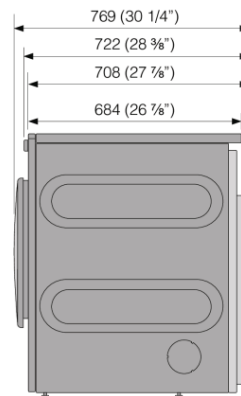

### Design & integration

- Door opening: Reversible door opening
- Adjustable feet: 9/16" (15 mm)
- Dryer can be mounted on top of washer
- Loading position: Front

### Technical data

- Heater capacity (W): 3000 W
- Noise level: 65 dB(A)
- Power consumption in standby mode: 0.3 W
- Power consumption in off-mode: 0.3 W
- Estimated annual energy consumption: 630 kWh
- Grounded plug
- Connecting cord with plug
- Connection rating: 7000 W
- Number of phases: 1
- Current: 30 A
- Frequency: 60 Hz
- Net weight: 99 lbs
- Marked for recycling
- ISO 14001

### Dimensions

- Product dimensions (HxWxD): 33 7/16" × 23 7/16" × 30 1/4" (850 × 595 × 769 mm)
- Depth with door open: 51 3/8" (1305 mm)
- Cord length: 66 15/16" (1700 mm)
- Left + right + back

### Logistic information

- Packaging dimensions: 36 1/4" × 25 3/16" × 33" (920 × 640 × 838 mm)
- Total weight of packaged product: 109 lbs
- Code: 586321
- EAN code: 3838782016851

Tumble Dryer/TD-85/USA