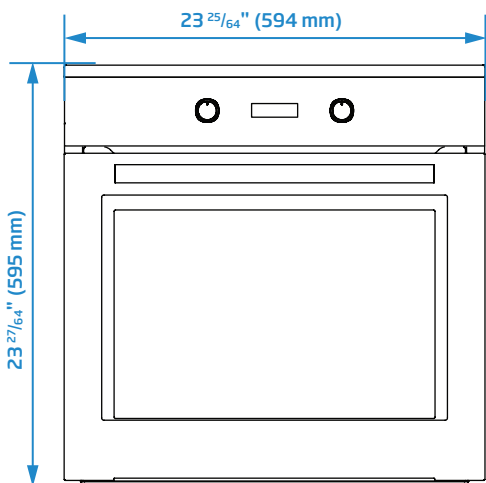

Front

Side

If installing in lower cabinet, leave 4" (102 mm) min clearance below.

NOTE TO THE INSTALLER: All height, width, and depth dimensions are shown in inches (as well as metric). Beko U.S., Inc. reserves the absolute and unrestricted right to change product materials and specifications, at any time, without notice. Please visit our website, www.BekoAppliances.com, or call 888.352.2356 to verify the latest specifications with final dimensional data and other details prior to installation and making a cutout. Applicable product limited warranty information may be found in accompanying product materials, or you may contact your account manager for further details. Proper installation is the responsibility of the installer. Product failure due to improper installation is not covered under the Limited Warranty.