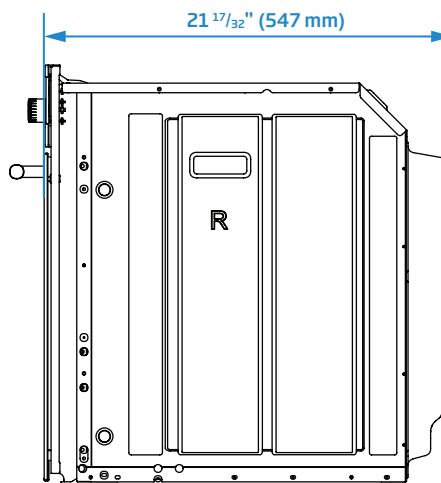

Front

Side

Top

Cabinet Cutout

If installing in lower cabinet, leave 4" (102 mm) min clearance below.

NOTE TO THE INSTALLER: All height, width, and depth dimensions are shown in inches (as well as metric). Beko U.S., Inc. reserves the absolute and unrestricted right to change product materials and specifications, at any time, without notice. Please visit our website, www.BekoAppliances.com, or call 888.352.2356 to verify the latest specifications with final dimensional data and other details prior to installation and making a cutout. Applicable product limited warranty information may be found in accompanying product materials, or you may contact your account manager for further details. Proper installation is the responsibility of the installer. Product failure due to improper installation is not covered under the Limited Warranty.