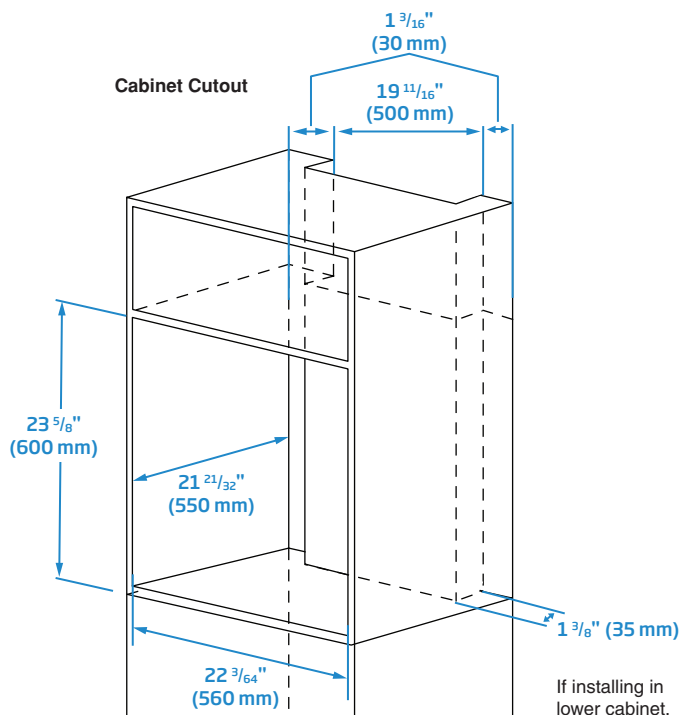

Front

Side

Top

Cabinet Cutout

If installing in lower cabinet, leave 4" (102 mm) min clearance below.

NOTE TO THE INSTALLER: All height, width, and depth dimensions are shown in inches (as well as metric). Beko U.S., Inc. reserves the absolute and unrestricted right to change product materials and specifications, at any time, without notice. Please visit our website, www.BekoAppliances.com, or call 888.352.2356 to verify the latest specifications with final dimensional data and other details prior to installation and making a cutout. Applicable product limited warranty information may be found in accompanying product materials, or you may contact your account manager for further details. Proper installation is the responsibility of the installer. Product failure due to improper installation is not covered under the Limited Warranty.