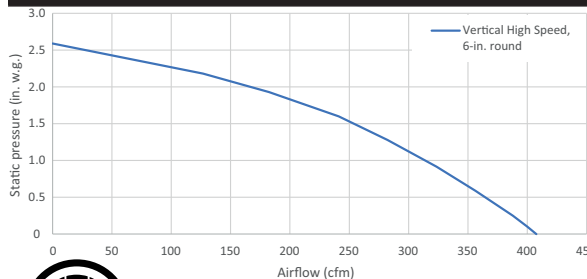

AC INPUT	
120 V, 60 Hz - 2.6 AMPS	
OPTIONAL ACCESSORIES (sold separately)	
Flue Extension for 10-ft. ceiling	FXN58SS
Non-Duct Kit	ARKBWP
Airflow Reducer (< 300 CFM)	ARP6
MOUNTING HEIGHT	
26-in. from cooktop to bottom of hood	
LIMITED WARRANTY	
1-year (See installation manual for full warranty text.)	
FOR INDOOR USE ONLY