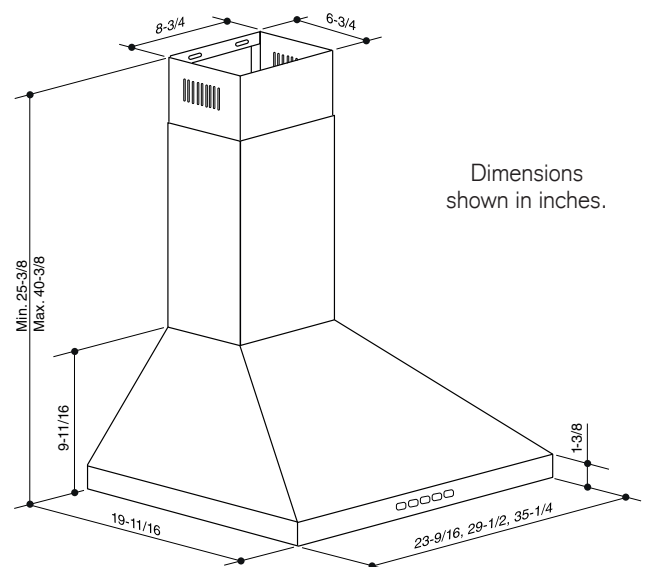

AC INPUT	
120 V, 60 Hz - 2.6 AMPS	
OPTIONAL ACCESSORIES (sold separately)	
Flue Extension for 10-ft. ceiling	FXN58SS
Non-Duct Kit	ARKBWP
Airflow Reducer (< 300 CFM)	ARP6
MOUNTING HEIGHT	
26-in. from cooktop to bottom of hood	
LIMITED WARRANTY	
1-year (See installation manual for full warranty text.)	
FOR INDOOR USE ONLY