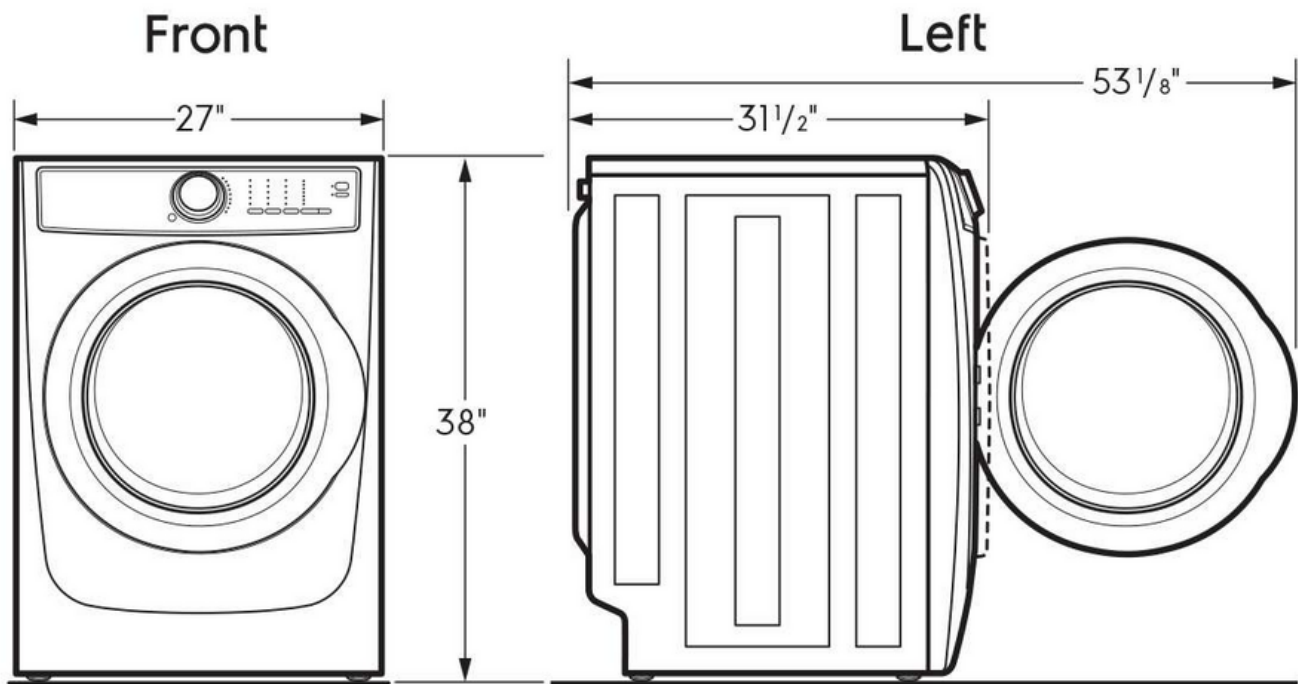

Front Load Perfect Steam™ Gas Dryer with Instant Refresh –
8.0 Cu. Ft.

Dryer

Available Products: ELFG7437AG, ELFG7437AW

Available Colors: Glacier Blue, White

Version: 07/23

Safety Certifications and Approvals

UL Listed

Yes

Installation Diagram

We reserve the right to change specifications or discontinue models without notice.

Electrolux Major Appliances, N.A.

USA • 10200 David Taylor Drive • Charlotte, NC 28262 • Charlotte, NC 28262 • 1-877-4electrolux (1-877-435-3287) • electrolux.com/en

CANADA • 5855 Terry Fox Way • Mississauga, ON L5V 3E4 • 1-800-265-8352 • electrolux.ca