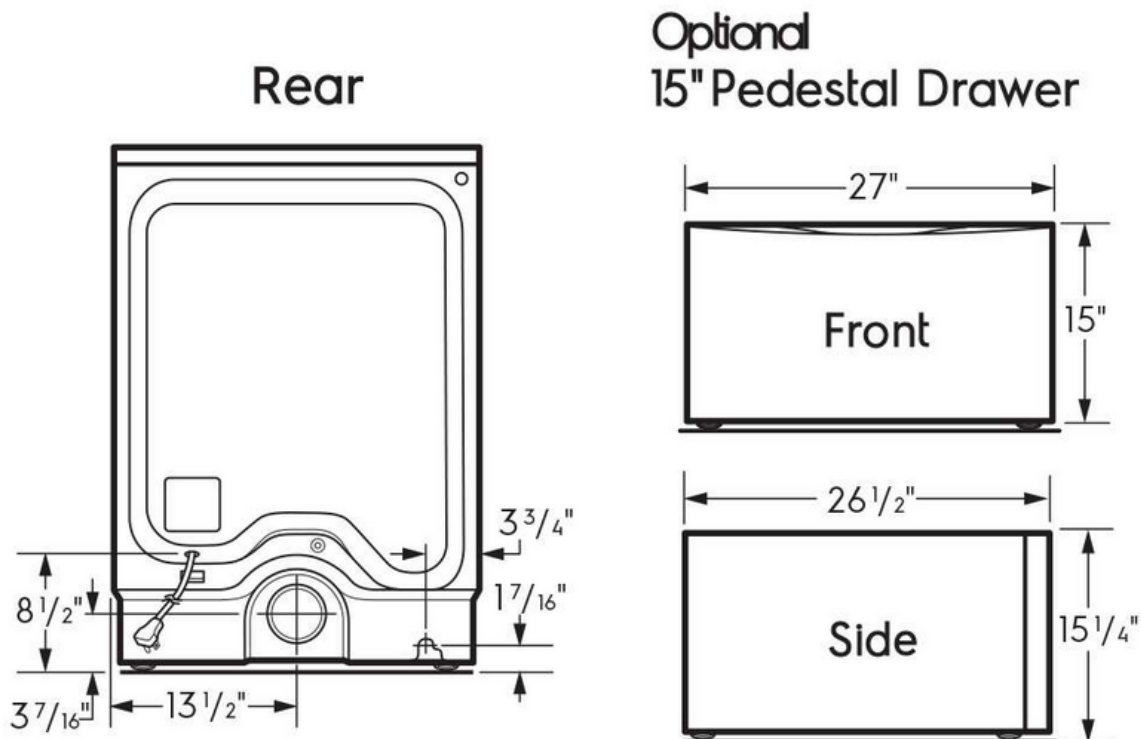

Front Load Perfect Steam™ Gas Dryer with Instant Refresh –
8.0 Cu. Ft.

Dryer

Available Products: ELFG7437AG, ELFG7437AW

Available Colors: Glacier Blue, White

Version: 07/23

Safety Certifications and Approvals

UL Listed

Yes

Installation Diagram

We reserve the right to change specifications or discontinue models without notice.

Electrolux Major Appliances, N.A.

USA • 10200 David Taylor Drive • Charlotte, NC 28262 • Charlotte, NC 28262 • 1-877-4electrolux (1-877-435-3287) • electrolux.com/en

CANADA • 5855 Terry Fox Way • Mississauga, ON L5V 3E4 • 1-800-265-8352 • electrolux.ca