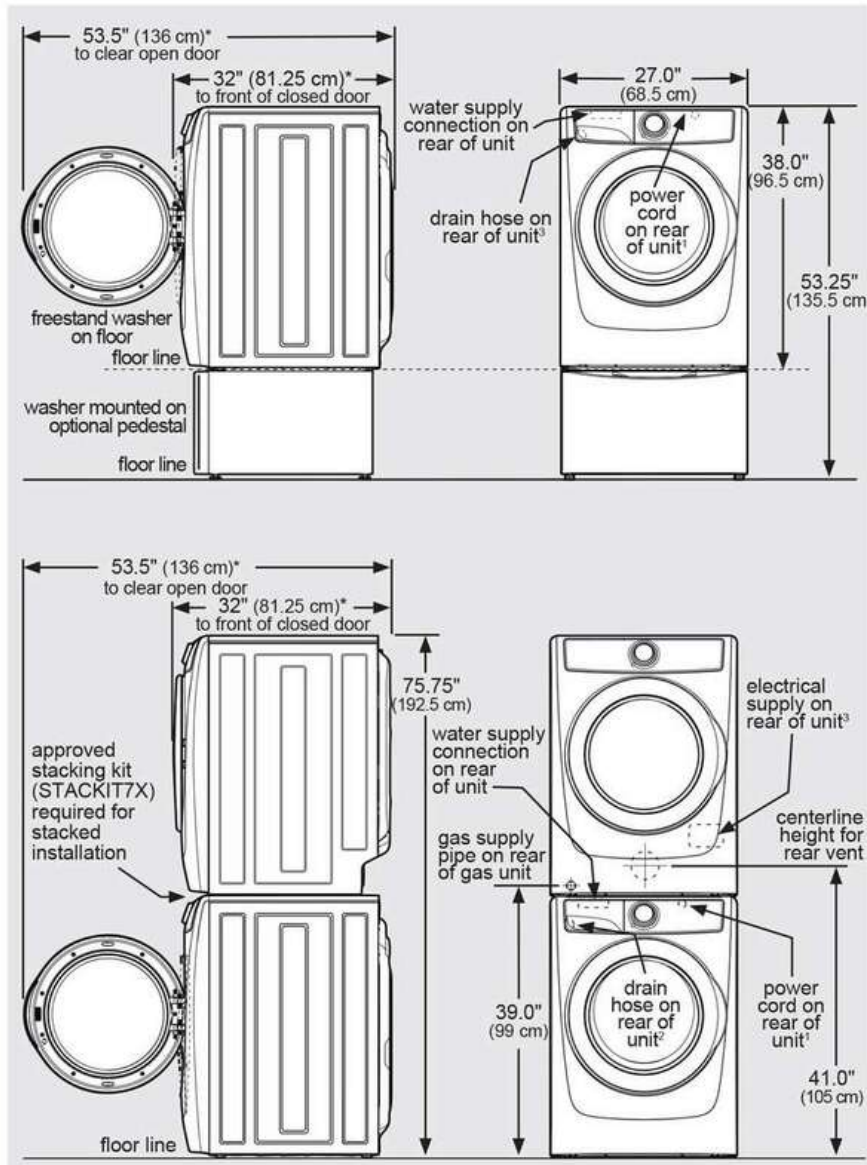

CANADA • 5855 Terry Fox Way • Mississauga, ON L5V 3E4 • 1-800-265-8352 • electrolux.ca

Wash - 4.5 Cu. Ft.

Available Products: ELFW7537AT, ELFW7537AW

Available Colors: Titanium, White

Version: 10/24

Electrical Specifications

General Specifications

Chime On / Chime Off	Yes
Leveling Legs	Yes
Prop 65 Label	No
Warranty - Labor	1 Year
Warranty - Motor	10 Years
Warranty - Parts	1 Year
Warranty - Tub	Lifetime

Safety Certifications and Approvals

NSF Certified	Yes
Sanitization and Allergy Reduction	Yes
UL Listed	Yes

Installation Diagram

Washer dimensions

*Connection of water inlet hose on steam dryer adds 3/4 in. (2 cm) to installation depth.

¹Power supply cord length on washer approximately 60 inches (152.5 cm).

²Drain hose length on washer approximately 59 inches (150 cm).

³Power supply cord length on gas dryer or electric Canadian dryer approximately 60 inches (152.5 cm).