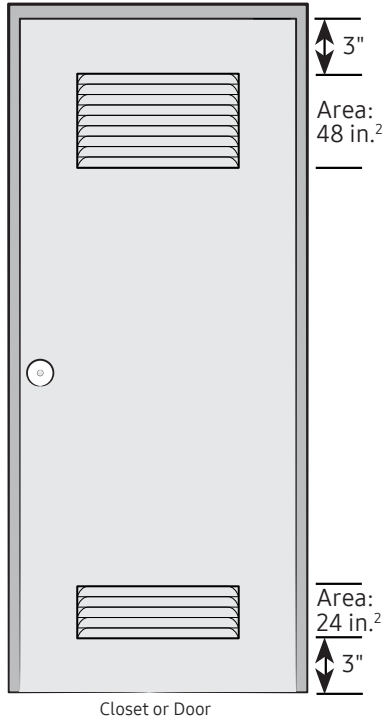

### Product Dimensions & Weight (WxHxD)

Dimensions: 23<sup>5</sup>/<sub>8</sub>" x 33<sup>1</sup>/<sub>2</sub>" x 25<sup>13</sup>/<sub>16</sub>"  
Weight: 110.2 lbs

### Shipping Dimensions & Weight (WxHxD)

Dimensions: 26<sup>1</sup>/<sub>4</sub>" x 35" x 27<sup>1</sup>/<sub>2</sub>"  
Weight: 121.3 lbs

Heat Pump Dryer	Model #	UPC Code
White	DV25BG6900HW	887276665207

<sup>2</sup> Designed to fit a 30" installation depth.

4.0 cu. ft. Smart Dial Heat Pump Dryer with Sensor Dry

**Dimensions**

**Installation Specifications – Side-by-Side or Stand-Alone**

If the washer and dryer are installed together or the dryer alone, the closet front must have two unobstructed air openings for a combined minimum total area of 72-inch<sup>2</sup>. Your washer alone does not require a specific air opening.

4.0 cu. ft. Smart Dial Heat Pump Dryer with Sensor Dry

**Installation Specifications – Stacked Pair**

Clearances indicated are for stacked pairs. The closet front must have two unobstructed air openings for a combined minimum total area of 72-inch<sup>2</sup>.