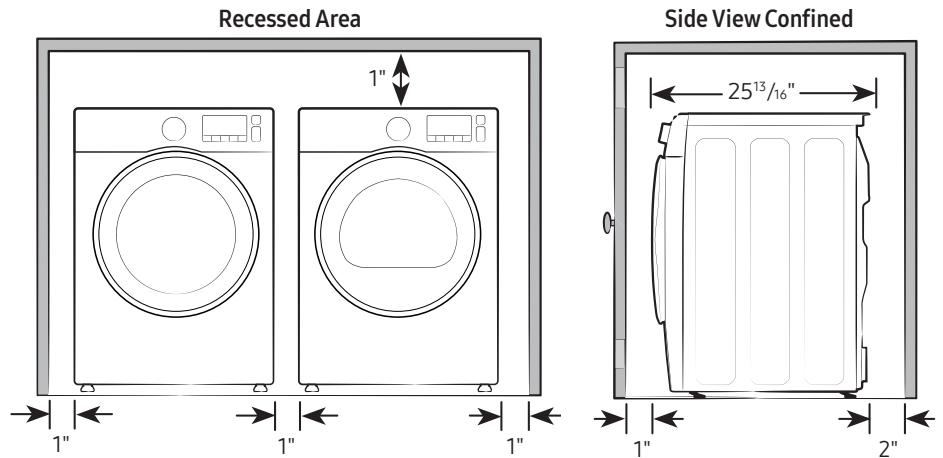

Alcove or closet installation

Minimum clearances for closet and alcove installations:

Actual color may vary. Design, specifications, and color availability are subject to change without notice. Non-metric weights and measurements are approximate.