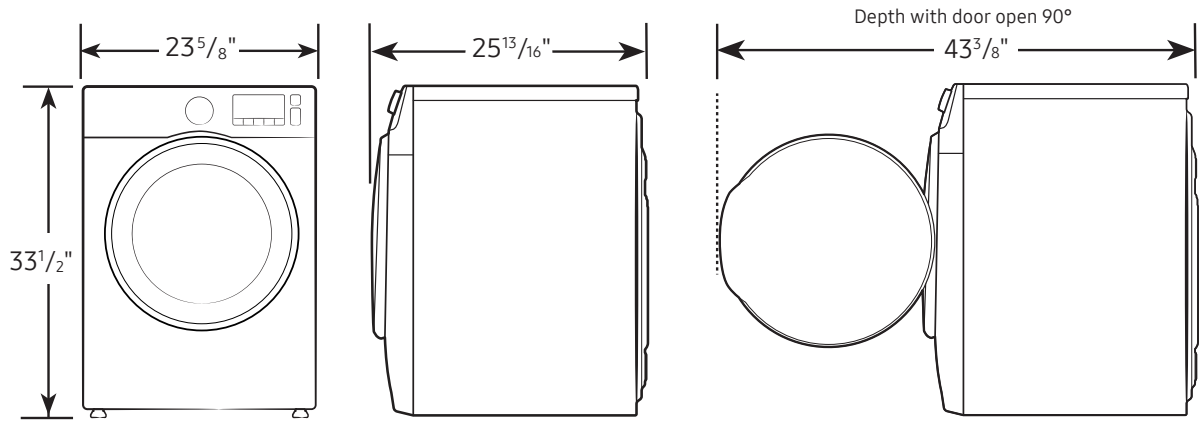

### Product Dimensions & Weight (WxHxD)

Dimensions: 23<sup>5</sup>/<sub>8</sub>" x 33<sup>1</sup>/<sub>2</sub>" x 25<sup>13</sup>/<sub>16</sub>"  
Weight: 110.2 lbs

<sup>2</sup> Designed to fit a 30" installation depth.

4.0 cu. ft. Smart Dial Heat Pump Dryer with Sensor Dry

**Dimensions**

**Installation Specifications – Side-by-Side or Stand-Alone**

If the washer and dryer are installed together or the dryer alone, the closet front must have two unobstructed air openings for a combined minimum total area of 72-inch<sup>2</sup>. Your washer alone does not require a specific air opening.