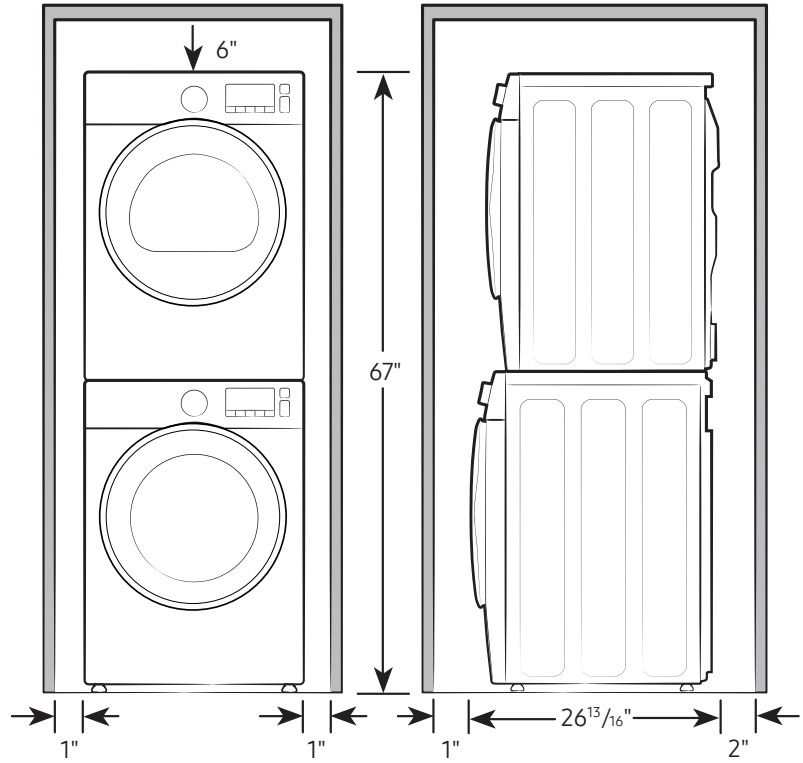

### Product Dimensions & Weight (WxHxD)

Dimensions: 23<sup>5</sup>/<sub>8</sub>" x 33<sup>1</sup>/<sub>2</sub>" x 25<sup>13</sup>/<sub>16</sub>"  
Weight: 110.2 lbs

**Alcove or closet installation**

Minimum clearances for closet and alcove installations:

Actual color may vary. Design, specifications, and color availability are subject to change without notice. Non-metric weights and measurements are approximate.

**Connection Dimensions**

Back and side views of stacked pair

- LEGEND:**
- Cold Water Connection
  - Hot Water Connection

Actual color may vary. Design, specifications, and color availability are subject to change without notice. Non-metric weights and measurements are approximate.