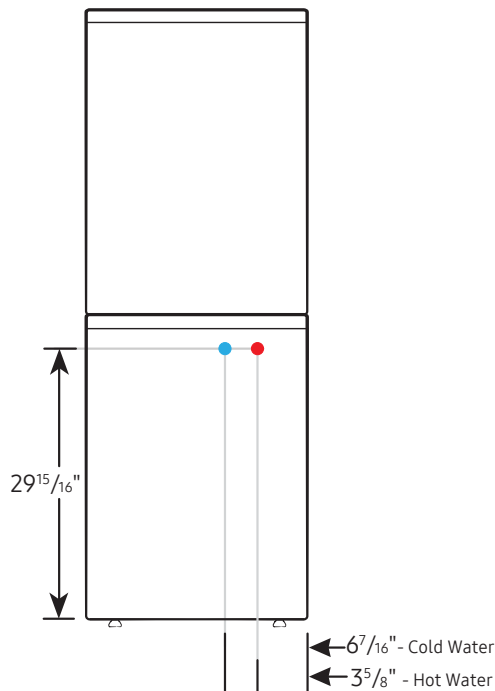

### Product Dimensions & Weight (WxHxD)

Dimensions: 23<sup>5</sup>/<sub>8</sub>" x 33<sup>1</sup>/<sub>2</sub>" x 25<sup>13</sup>/<sub>16</sub>"  
Weight: 110.2 lbs

4.0 cu. ft. Smart Dial Heat Pump Dryer with Sensor Dry

**Installation Specifications – Stacked Pair**

Clearances indicated are for stacked pairs. The closet front must have two unobstructed air openings for a combined minimum total area of 72-inch<sup>2</sup>.

**Connection Dimensions**

Back and side views of stacked pair

- LEGEND:**
- Cold Water Connection
  - Hot Water Connection

Actual color may vary. Design, specifications, and color availability are subject to change without notice. Non-metric weights and measurements are approximate.