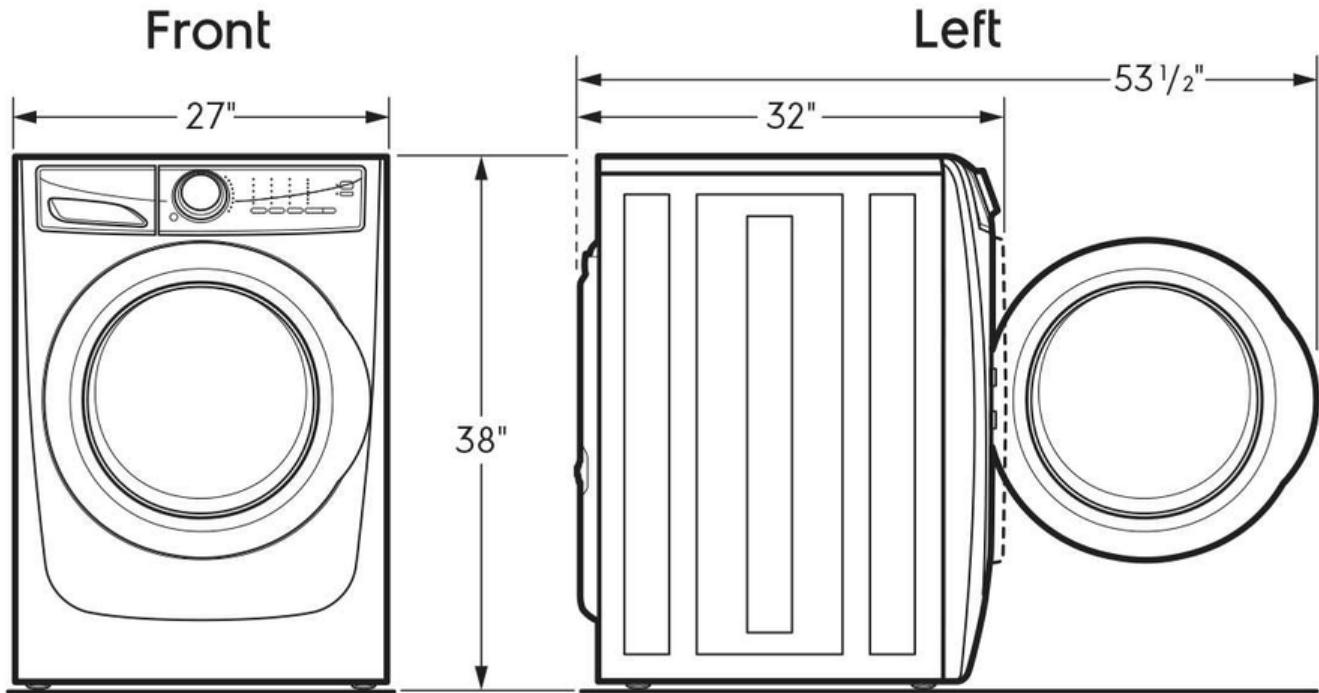

Electrolux

4.5 Cu.Ft. Front Load Washer

ELFW7637AT, ELFW7637AW

Version : 06/21

High standards of quality at Electrolux Home Products, Inc. mean we are constantly working to improve our products. We reserve the right to change specifications or discontinue models without notice.