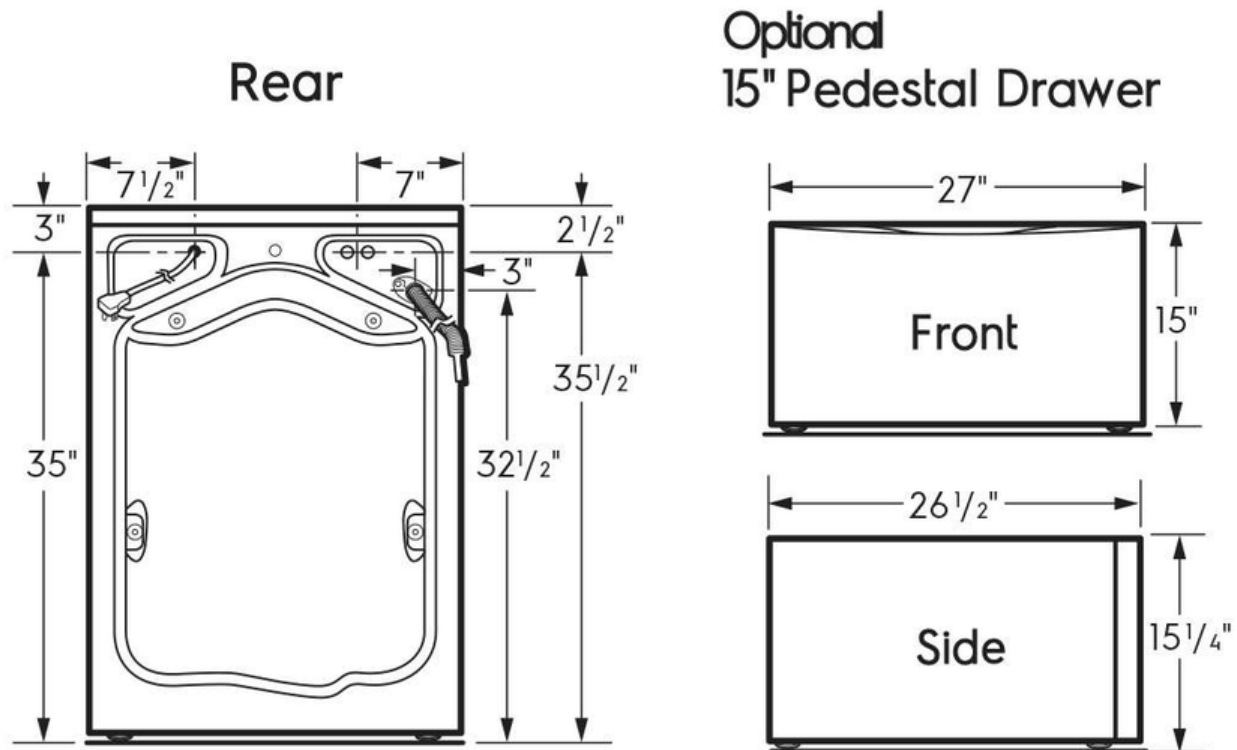

Electrolux

4.5 Cu.Ft. Front Load Washer

ELFW7637AT, ELFW7637AW

Version : 06/21

High standards of quality at Electrolux Home Products, Inc. mean we are constantly working to improve our products. We reserve the right to change specifications or discontinue models without notice.

Electrolux Major Appliances, N.A.

USA • 10200 David Taylor Drive • Charlotte, NC 28262 • Charlotte, NC 28262 • 1-877-4electrolux (1-877-435-3287) • electroluxappliances.com

CANADA • 5855 Terry Fox Way • Mississauga, ON L5V 3E4 • 1-800-265-8352 • electroluxappliances.ca