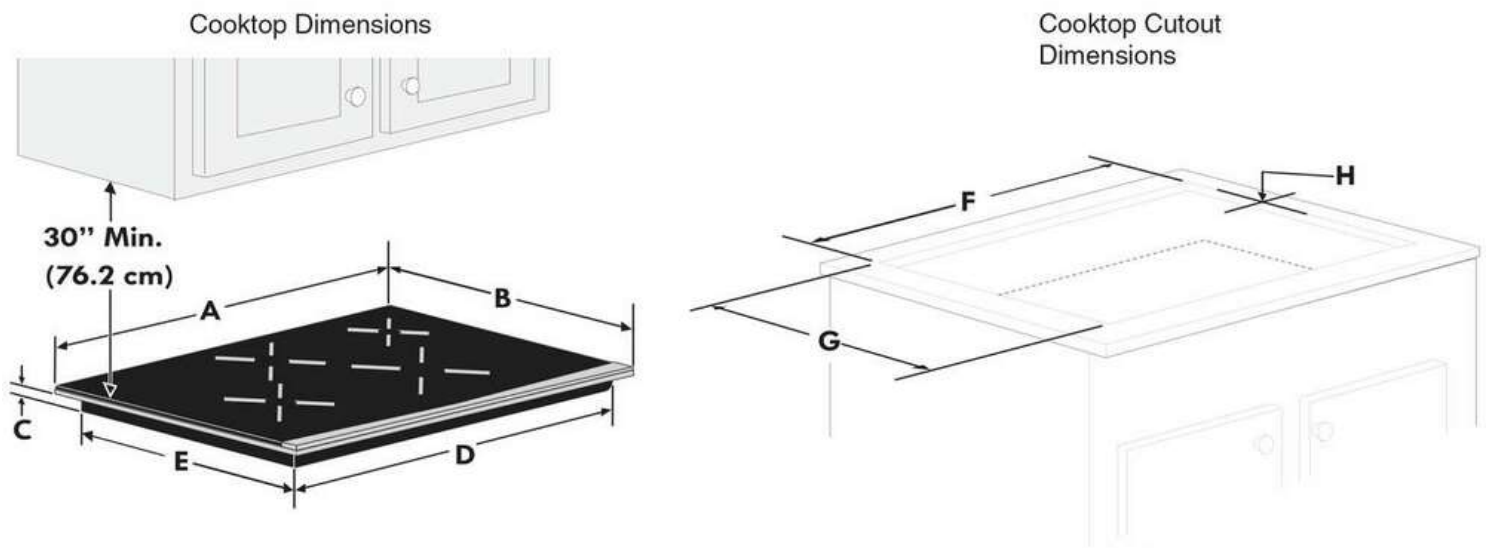

Dimensions and Volume

Height	2 7/8"
Width	36 3/4"
Depth	21 3/8"
Cutout Height	3 5/8"
Minimum Cutout Width	33 7/8"
Minimum Cutout Depth	19 1/8"
Maximum Cutout Width	36 1/8"
Maximum Cutout Depth	20 1/2"

General Specifications

Safety Certifications and Approvals

UL Listed	Yes
cUL Listed	Yes
RoHS	Yes

Installation Diagram

COOKTOP DIMENSIONS					CUTOUT DIMENSIONS				
A. WIDTH	B. DEPTH	C. HEIGHT	D. WIDTH	E. DEPTH	F. WIDTH		G. DEPTH		H. HEIGHT
					Min.	Max.	Min.	Max.	
36 ³ / ₄ (93.4)	21 ³ / ₈ (54.4)	2 ⁷ / ₈ (7.3)	33 ⁵ / ₈ (85.4)	18 ⁷ / ₈ (47.9)	33 ⁷ / ₈ (86.0)	36 ¹ / ₈ (91.8)	19 ¹ / ₈ (48.6)	20 ¹ / ₂ (52.1)	3 ⁵ / ₈ (9.2)