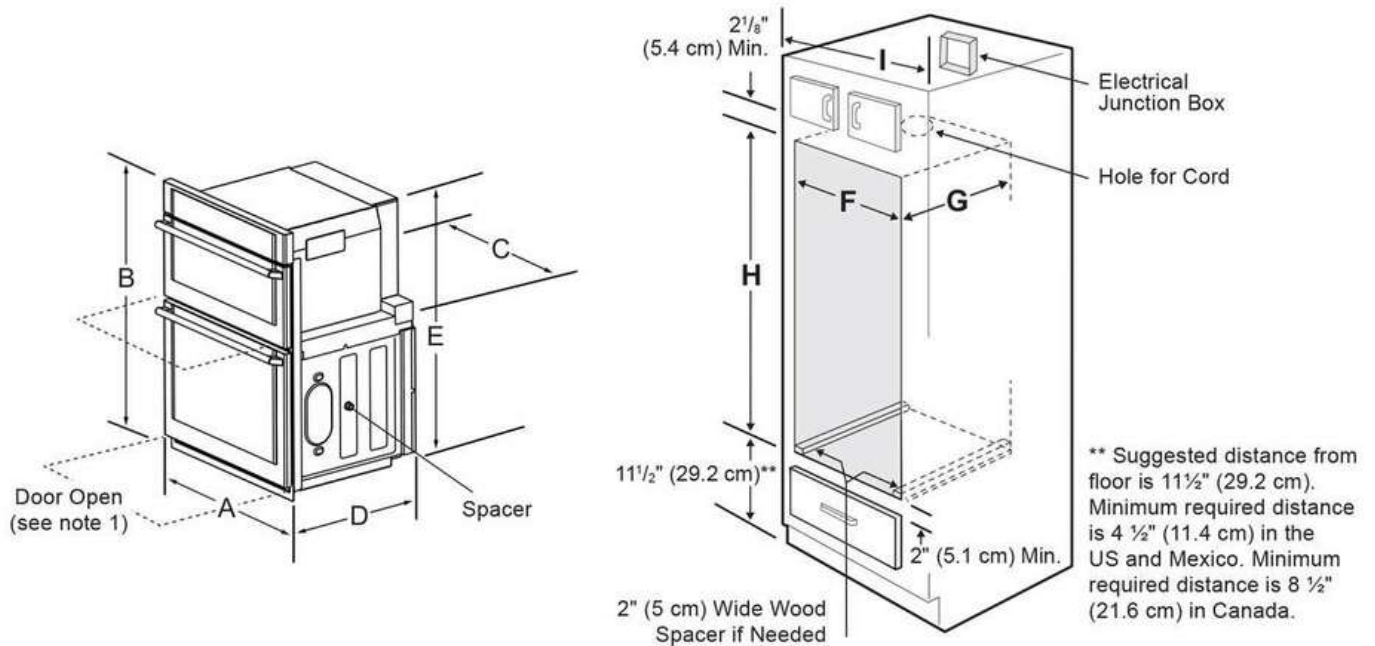

Installation Diagram

NOTES:

1. Allow at least 21" (53.3cm) clearance in front of oven for door depth when it is open.
2. Dimension G (cutout depth) is critical to the proper installation of the built-in oven. If the oven decorative trim does not butt against the cabinet verify dimension G to assure it is the required depth.
3. For a cutout height greater than H maximum, add 2" (5 cm) wide wood shims of appropriate height to each side of the opening under the appliance side rails. You can order a larger bottom trim through a service center.
4. If the junction box is below the oven, longer conduit cables are available through a service center.

Figure 1: Product and Cutout Dimensions

PRODUCT DIMENSIONS					
A	B	C	D		E
27 (68.6)	42⁵/₁₆ (107.4)	24⁵/₈ (62.5)	25 (63.5)		39³/₄ (101.0)
CUTOUT DIMENSIONS AND CABINET WIDTH					
F		G	H. Standard Height (**Others, see note 3)		I
Min.	Max.	Min.	Min.	Max.	
24⁷/₈ (63.2)	25¹/₂ (64.1)	24 (61.0)	39⁷/₈ (101.3)	41¹/₂ (105.5)	27¹/₈ (68.9) Min