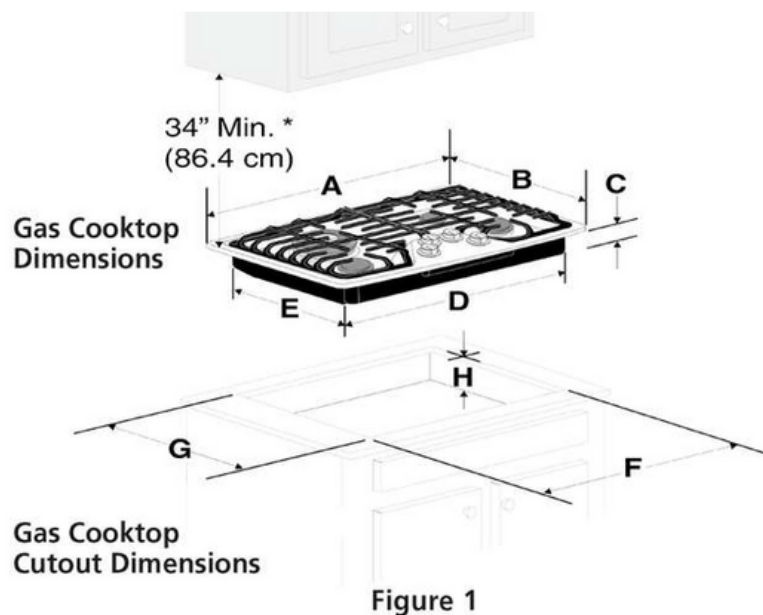

Cooktop

Cooking Surface Type	Gas
Grate Material	Cast Iron
Grate Quantity	3
Grate Style	Continuous

Display

Control Location	Front
------------------	-------

Dimensions and Volume

Height	2 7/16"
Width	36"
Depth	21"
Cutout Height	7 1/2"
Maximum Cutout Width	35 5/8"
Minimum Cutout Width	33 7/8"
Maximum Cutout Depth	20"
Minimum Cutout Depth	19"

Safety Certifications and Approvals

CSA Listed	Yes
UL Listed	Yes

Installation Diagram

PRODUCT DIMENSIONS					
MODEL	A. WIDTH	B. DEPTH	C. HEIGHT	D. BOX WIDTH	E. BOX DEPTH
36" Gas Cooktop	36" (91.4 cm)	21" (53.3 cm)	2 7/16" (6.2 cm)	33 5/8" (85.4 cm)	18 7/8" (47.9 cm)

CUTOUT DIMENSIONS					H. HEIGHT BELOW COOKTOP
MODEL	F. WIDTH		G. DEPTH		
	MINIMUM	MAXIMUM	MINIMUM	MAXIMUM	
36" Gas Cooktop	33 7/8" (86.0 cm)	35 5/8" (90.3 cm)	19" (48.3 cm)	20" (50.8 cm)	7.5" (19.0 cm)