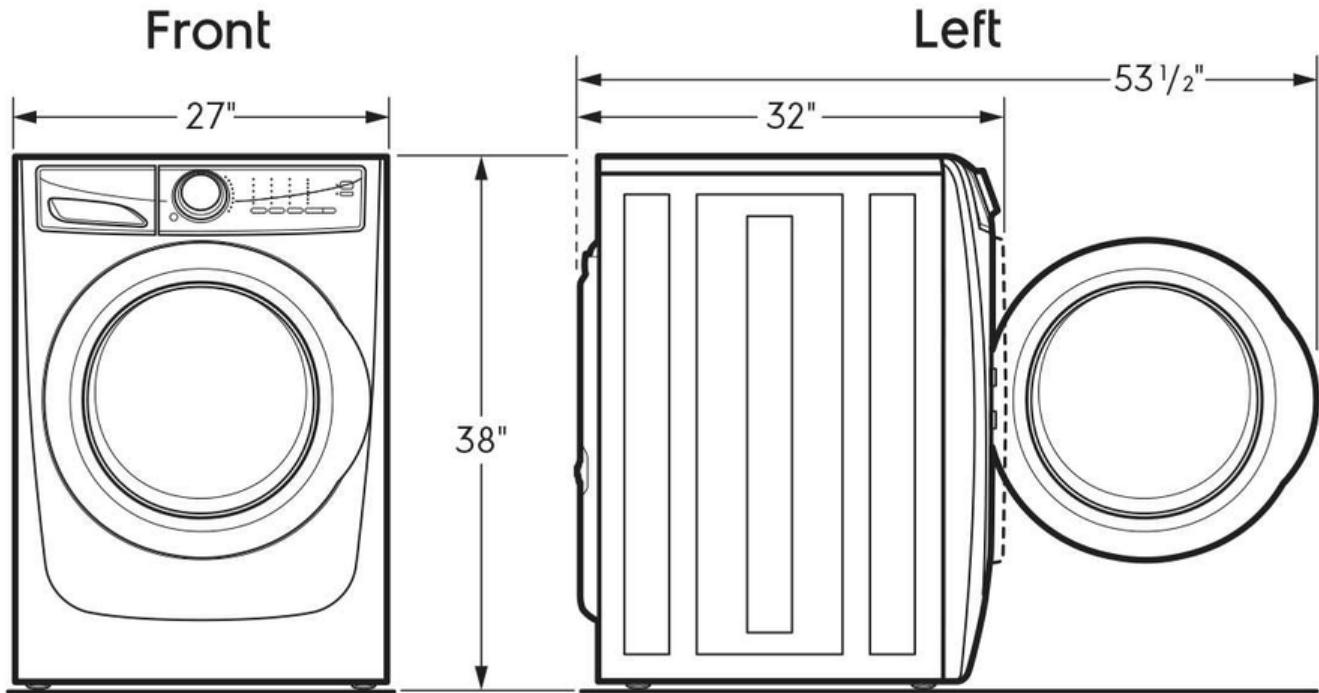

Electrolux

4.4 Cu.Ft. Front Load Washer

ELFW7337AW

Version : 06/21

High standards of quality at Electrolux Home Products, Inc. mean we are constantly working to improve our products. We reserve the right to change specifications or discontinue models without notice.

Electrolux Major Appliances, N.A.

USA • 10200 David Taylor Drive • Charlotte, NC 28262 • Charlotte, NC 28262 • 1-877-4electrolux (1-877-435-3287) • electroluxappliances.com

CANADA • 5855 Terry Fox Way • Mississauga, ON L5V 3E4 • 1-800-265-8352 • electroluxappliances.ca