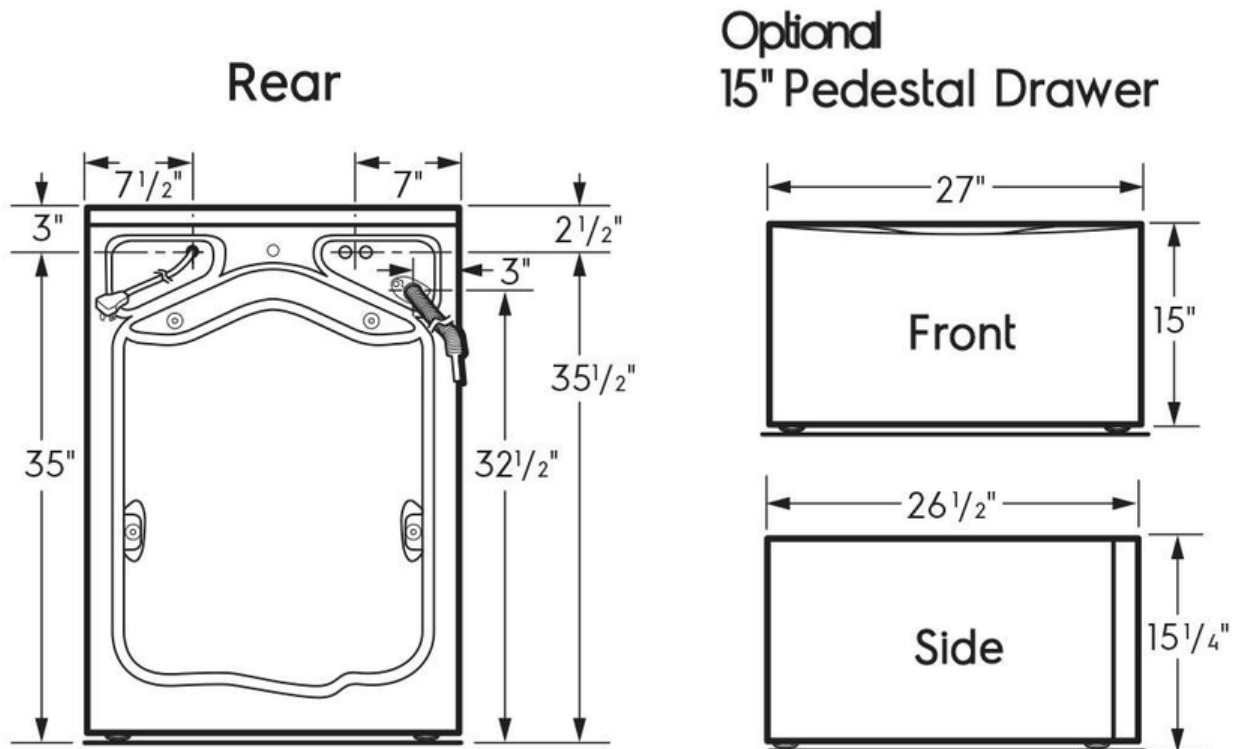

Electrolux

4.4 Cu.Ft. Front Load Washer

ELFW7337AW

Version : 06/21

High standards of quality at Electrolux Home Products, Inc. mean we are constantly working to improve our products. We reserve the right to change specifications or discontinue models without notice.

Electrolux Major Appliances, N.A.

USA • 10200 David Taylor Drive • Charlotte, NC 28262 • Charlotte, NC 28262 • 1-877-4electrolux (1-877-435-3287) • electroluxappliances.com

CANADA • 5855 Terry Fox Way • Mississauga, ON L5V 3E4 • 1-800-265-8352 • electroluxappliances.ca