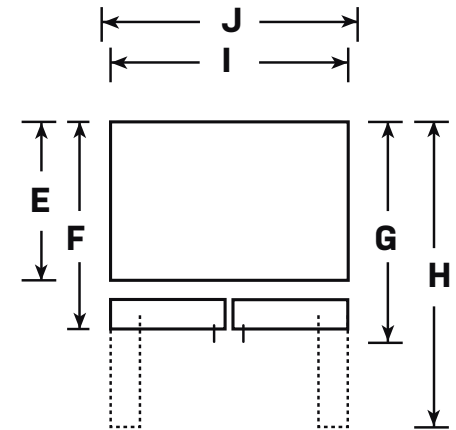

PJD23BYWFS

GE Profile™ Series ENERGY STAR® 23.3 Cu. Ft. Counter-Depth 4-Door Dual-Dispense AutoFill Pitcher French-Door Refrigerator with Door-in-Door

DIMENSIONS AND INSTALLATION INFORMATION (IN INCHES)

Overall Dimensions	A	Overall Height to top of door (in)	69 7/8
	B	Height to top of hinge cover (in)	69 3/4
	C	Height to top of case (in)	68 5/8
	D	Hinge Cover Depth from Case Flange (in)	6
	E	Case Depth without door (in)	24 1/2
	F	Case Depth without Door Handle (in)	29 1/4
	G	Overall Case Depth with Door Handle (in)	31 3/4
	H	Depth with FF Door open 90 deg (in)	43 3/8
	I	Case Width (in)	35 5/8
	J	Width with door open 90 deg including handle (in)	44 7/8
	K	Top endcap of FZ drawer to floor (in)	24 1/2
	L	Top endcap of Middle drawer to floor (in)	33 1/2
M	End cap to End cap height of middle drawer (in)	8 5/8	