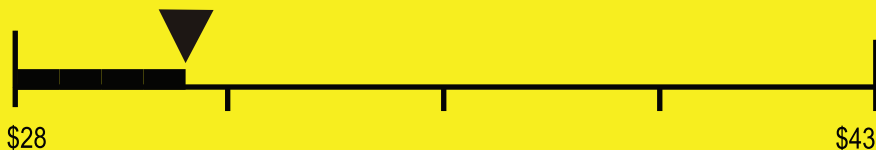

U.S. Government

Federal law prohibits removal of this label before consumer purchase

ENERGYGUIDE

Dishwasher
Capacity: Standard

VIKING RANGE, LLC
Models
FDWU324
VDWU324SS

Estimated Yearly Operating Cost (when used with an electric water heater)

\$ 31

Cost Range of Similar Models

225 kWh

Estimated Yearly Electricity Use

\$24

Estimated Yearly Operating Cost
(when used with a natural gas water heater)

Your cost will depend on your utility rates and use.