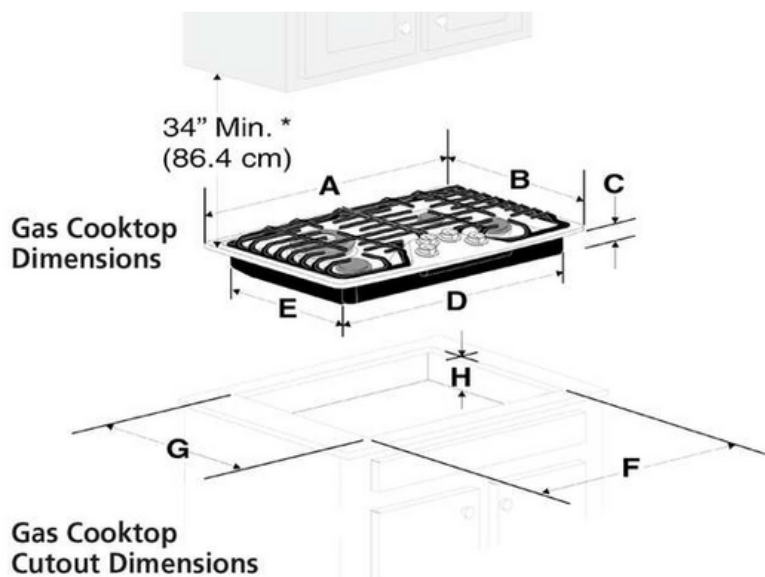

### Dimensions and Volume

Height	2 7/16"
Width	36"
Depth	21"
Cutout Height	7 1/2"
Maximum Cutout Width	35 5/8"
Minimum Cutout Width	33 7/8"
Maximum Cutout Depth	20"
Minimum Cutout Depth	19"

### Installation

Power Cord Included	Yes
Gas Supply Connection Location	Top Right
Installed Over a Wall Oven	Yes
LP Conversion Kit Included	Yes
Power Supply Connection Location	Top Right

## Installation Diagram

PRODUCT DIMENSIONS					
MODEL	A. WIDTH	B. DEPTH	C. HEIGHT	D. BOX WIDTH	E. BOX DEPTH
36" Gas Cooktop	36" (91.4 cm)	21" (53.3 cm)	2 7/16" (6.2 cm)	33 5/8" (85.4 cm)	18 7/8" (47.9 cm)

CUTOUT DIMENSIONS					H. HEIGHT BELOW COOKTOP
MODEL	F. WIDTH		G. DEPTH		
	MINIMUM	MAXIMUM	MINIMUM	MAXIMUM	
36" Gas Cooktop	33 7/8" (86.0 cm)	35 5/8" (90.3 cm)	19" (48.3 cm)	20" (50.8 cm)	7.5" (19.0 cm)