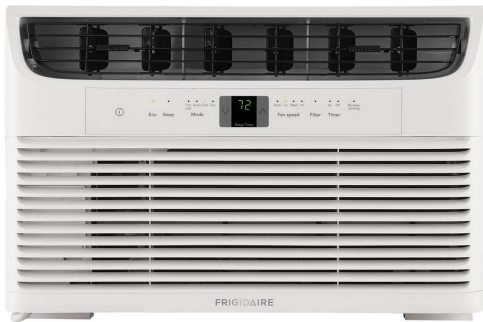

6,000 BTU Window-Mounted Room Air Conditioner

Window Air Conditioner

Available Products: FFRE063WA1, FFRE063WAE

Available Colors: White, White

Version: 10/23

Product Specifications

AC

Air CFM (Low)	132 CFM
Air CFM (Med)	145 CFM
Air CFM (High)	169 CFM
Air Direction Control	Manual
Air Discharge	Front of Unit
Fan Speeds - Cool	3
Fan Speeds - Fan	3
Fresh Air	No
Motor RPM (Low)	1220 RPM
Motor RPM (Med)	1320 RPM
Motor RPM (High)	1490 RPM
Noise Level dBA (Low)	51 dBA
Noise Level dBA (Med)	53 dBA
Noise Level dBA (High)	55 dBA
Cabinet Louvers	Yes
Dust Air Filter	Yes
Exhaust Vent	No
Filter Check Indicator	Yes
Option for Advanced Filtration	No
Rear Grill	No
Supplemental Heat	No
Window Kit	Yes

Functions

24-Hour On/Off Timer	Yes
Auto Fan	Yes
Auto Restart	Yes
Clean Air Ionizer	No
Dry Mode	Yes
Energy Saver	Yes
Low Voltage Start-up	Yes
Sleep Mode	Yes

Dimensions and Volume

Height	13"
Width	18 1/2"
Depth	15 1/2"
Window Width Minimum	24"
Window Width Maximum	36"
Window Height Minimum	14"

Installation

Power Cord Length	78"
-------------------	-----

Performance

Cool Area	250 sq.
BTU (Cool)	6000 BTU
Combined Energy Efficiency Ratio	12.1
Dehumidification - Pints per Hour	1.3
Operating Temperature Low	60 F
Operating Temperature High	90 F