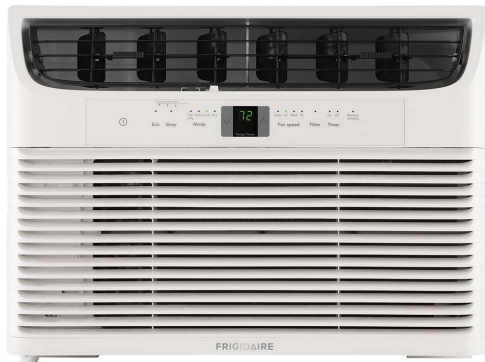

10,000 BTU Window-Mounted Room Air Conditioner

Window Air Conditioner

Available Products: FFRE103WA1, FFRE103WAE

Available Colors: White, White

Version: 10/23

Product Specifications

AC

Air CFM (Low)	232 CFM
Air CFM (Med)	256 CFM
Air CFM (High)	288 CFM
Air Direction Control	Manual
Air Discharge	Front of Unit
Fan Speeds - Cool	3
Fan Speeds - Fan	3
Fresh Air	Yes
Motor RPM (Low)	1310 RPM
Motor RPM (Med)	1450 RPM
Motor RPM (High)	1610 RPM
Noise Level dBA (Low)	57 dBA
Noise Level dBA (Med)	59 dBA
Noise Level dBA (High)	60 dBA
Cabinet Louvers	Yes
Dust Air Filter	Yes
Exhaust Vent	Yes
Filter Check Indicator	Yes
Option for Advanced Filtration	No
Rear Grill	No
Supplemental Heat	No
Window Kit	Yes

Functions

24-Hour On/Off Timer	Yes
Auto Fan	Yes
Auto Restart	Yes
Clean Air Ionizer	No
Dry Mode	Yes
Energy Saver	Yes
Low Voltage Start-up	Yes
Sleep Mode	Yes

Dimensions and Volume

Height	14 1/2"
Width	19"
Depth	21 1/2"
Window Width Minimum	25"
Window Width Maximum	36"
Window Height Minimum	15 1/2"

Installation

Power Cord Length	78"
-------------------	-----

Performance

Cool Area	450 sq.
BTU (Cool)	10000 BTU
Combined Energy Efficiency Ratio	12.0
Dehumidification - Pints per Hour	3
Operating Temperature Low	60 F
Operating Temperature High	90 F