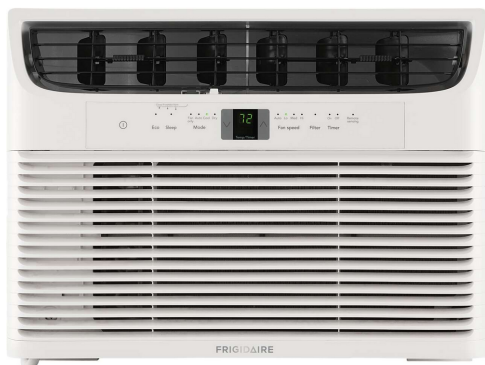

15,100 BTU Window-Mounted Room Air Conditioner

Window Air Conditioner

Available Products: FFRE153WA1, FFRE153WAE

Available Colors: White, White

Version: 10/23

### AC

Air CFM (Low)	265 CFM
Air CFM (Med)	317 CFM
Air CFM (High)	370 CFM
Air Direction Control	Manual
Air Discharge	Front of Unit
Fan Speeds - Cool	3
Fan Speeds - Fan	3
Fresh Air	Yes
Motor RPM (Low)	890 RPM
Motor RPM (Med)	990 RPM
Motor RPM (High)	1080 RPM
Noise Level dBA (Low)	53 dBA
Noise Level dBA (Med)	54 dBA
Noise Level dBA (High)	56 dBA
Cabinet Louvers	Yes
Dust Air Filter	Yes
Exhaust Vent	Yes
Filter Check Indicator	Yes
Option for Advanced Filtration	No
Rear Grill	Yes
Supplemental Heat	No
Window Kit	Yes