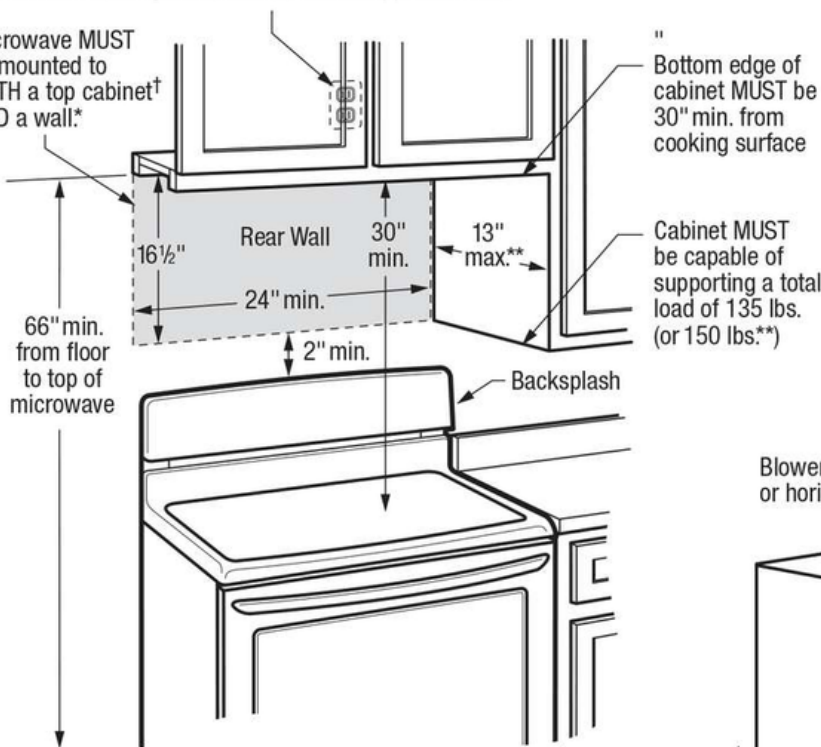

Controls

Control Lock	Yes
--------------	-----

Internal Specifications

Interior Color	White
Turntable Diameter	13 63/100"

Dimensions and Volume

Height	17"
Width	23 7/8"
Depth	16 3/16"
Microwave Interior Height	10 11/16"
Microwave Interior Width	15 3/8"
Microwave Interior Depth	15 5/16"
Microwave Capacity	1.4 Cu. Ft.

Installation

Power Supply Connection Location	Bottom Center
----------------------------------	---------------

Safety Certifications and Approvals

UL Listed	Yes
-----------	-----

Installation Diagram

Locate 120V/60Hz grounded outlet inside upper cabinet

Microwave MUST be mounted to BOTH a top cabinet† AND a wall.*

†When installing beneath smooth, flat cabinets, refer to cabinet template for detailed power cord clearance instructions

*Can NOT be installed in island or peninsula cabinet arrangements