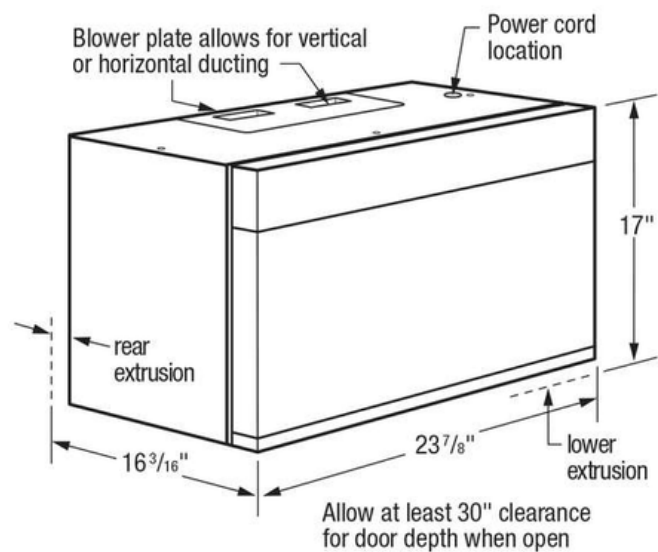

Controls

Control Lock	Yes
--------------	-----

Internal Specifications

Interior Color	White
Turntable Diameter	13 63/100"

Dimensions and Volume

Height	17"
Width	23 7/8"
Depth	16 3/16"
Microwave Interior Height	10 11/16"
Microwave Interior Width	15 3/8"
Microwave Interior Depth	15 5/16"
Microwave Capacity	1.4 Cu. Ft.

Installation

Power Supply Connection Location	Bottom Center
----------------------------------	---------------

Safety Certifications and Approvals

UL Listed	Yes
-----------	-----

Installation Diagram

Locate 120V/60Hz grounded outlet inside upper cabinet

Microwave MUST be mounted to BOTH a top cabinet† AND a wall.*

†When installing beneath smooth, flat cabinets, refer to cabinet template for detailed power cord clearance instructions

*Can NOT be installed in island or peninsula cabinet arrangements