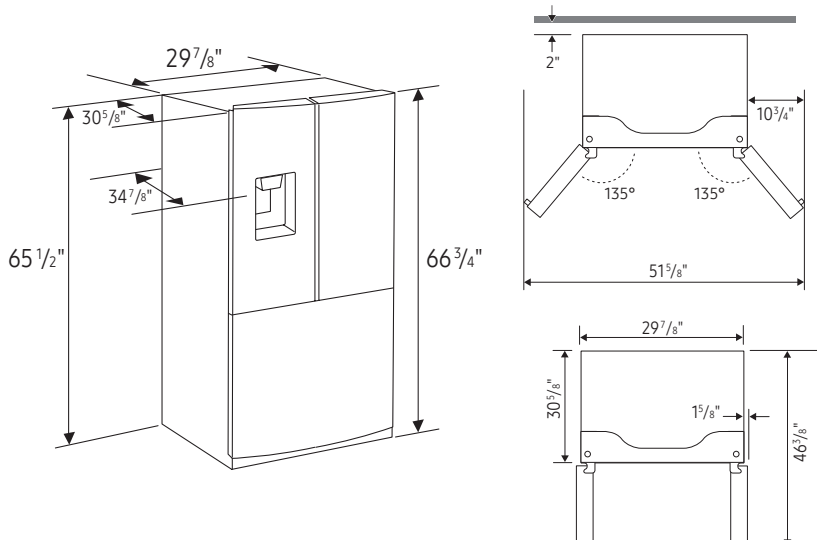

ADA Compliant

RF22A4221SR

SAMSUNG

22 cu. ft. Smart 3-Door French Door Refrigerator with External Water Dispenser

Installation Specifications

1. Measure the height, width and depth of the opening, making sure to include baseboards, molding tile, countertop overhang, etc. Check to be sure there is enough room to open the door (consider walls, islands or other obstacles when measuring).
2. Refer to illustration below to determine dimensions.
3. Allow 1½" of clearance on hinge side of refrigerator when installing next to a wall where door may make contact.
4. Allow 2" minimum clearance at rear for proper air circulation and water/electrical connections. Allow a ¾" minimum clearance at sides and top for ease of installation.
5. Ensure each door and entryway in the home is wide enough for the refrigerator to be moved through easily.

For optimal usage and ability to open refrigerator doors completely, do not install next to a wall.

Please note: The following dimension and cutout information is for planning purposes only. For complete installation details, consult manual packed with product or download manual online at samsung.com.

Dimensions

Total Capacity: 22.0 cu. ft.

Refrigerator: 15.0 cu. ft.

- External Water Dispenser
- 3 Tempered Glass Spill-Proof Shelves
- 2 Humidity-Controlled Crispers
- CoolSelect Pantry™ Drawer
- 6 Door Bins
 - Right Door: 1 Gallon Bin, 2 Regular Bins
 - Left Door: 3 Regular Bins
- LED Lighting

*Compressor, evaporator, condenser, drier and connecting tubing.

Product Dimensions & Weight

Dimensions (WxHxD with hinges and doors):
29⁷/₈" x 66³/₄" x 34⁷/₈"

Dimensions (WxHxD without hinges and door):
29⁷/₈" x 65¹/₂" x 30⁵/₈"