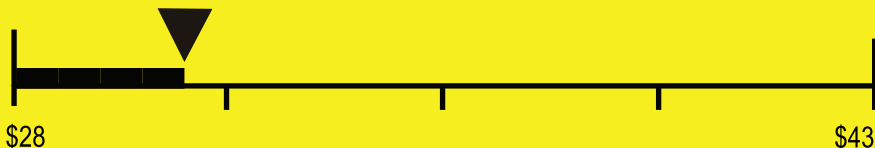

U.S. Government

Federal law prohibits removal of this label before consumer purchase

ENERGYGUIDE

Dishwasher
Capacity: Standard

VIKING RANGE, LLC
Models
FDWU524
VDWU524SS

Estimated Yearly Operating Cost (when used with an electric water heater)

\$ 31

Cost Range of Similar Models

225 kWh

Estimated Yearly Electricity Use

\$24

Estimated Yearly Operating Cost
(when used with a natural gas water heater)

Your cost will depend on your utility rates and use.