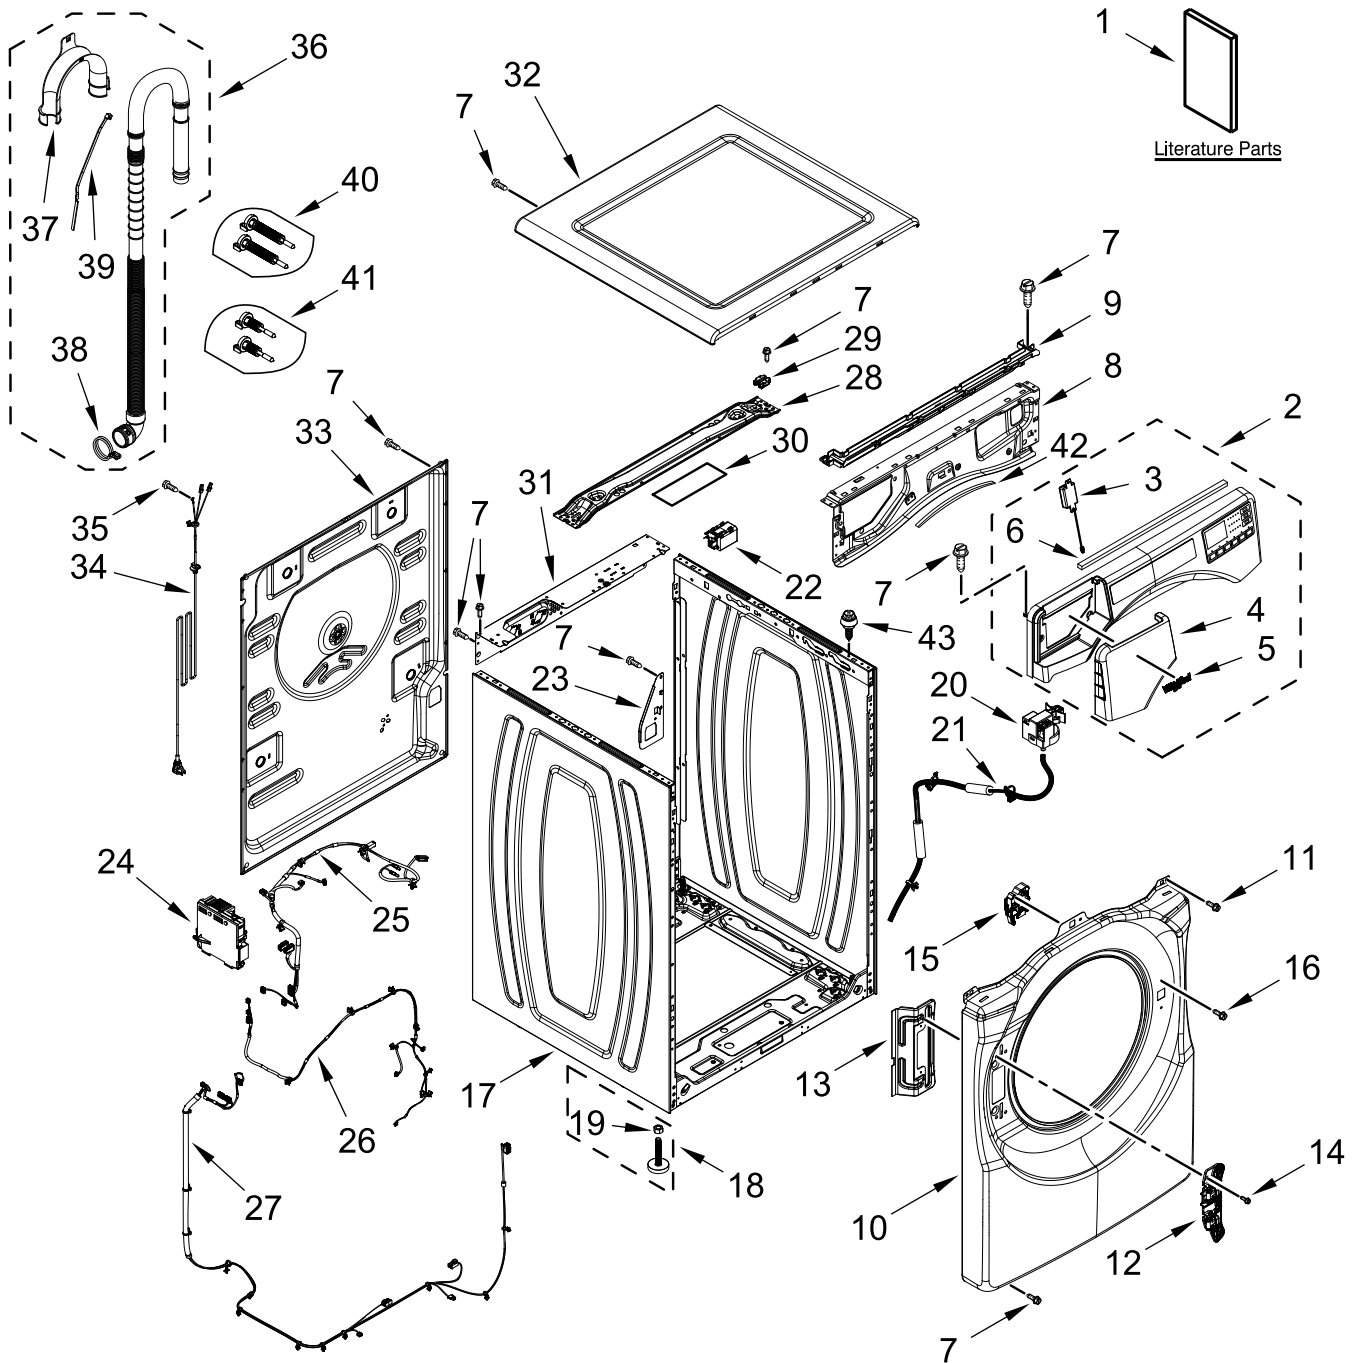

AUTOMATIC WASHER

MODELS:

WFW560CHW1 (White)

TOP AND CABINET PARTS

TOP AND CABINET PARTS

<u>Illus. No.</u>	<u>Part No.</u>	<u>Description</u>	<u>Illus. No.</u>	<u>Part No.</u>	<u>Description</u>	<u>Illus. No.</u>	<u>Part No.</u>	<u>Description</u>
1		Literature Parts	13	W11084215	Bracket, Hinge	29	W10245452	Retainer, Spring
	W11355369	Owner's Manual	14	W10288126	Screw	30	W10331064	Foam Pad
	W11243716	Wiring Diagram	15	W10804741	Lock, Door	31	W11353016	Bracket, Rear
	W11355381	Quick Start Guide	16	8540282	Screw	32		Top
	W11356839	Energy Guide	17		Cabinet		W10208373	White
2		Assembly, Console		W11352995	White	33	W11420275	Panel, Rear
	W11294805	White	18	W10073890	Leveling Leg Assembly	34	W10919946	Cord, Power
3	W10568405	Assembly, Speaker	19	3359452	Nut, Hex	35	W10773242	Screw
4		Handle, Drawer	20	W11125159	Pressure Switch	36	W11392677	Hose, Drain (External)
	W11167033	White	21	W11319791	Hose, Pressure Switch	37	W10280024	U-Bend, Drain Hose
5	W10884773	Badge	22	W11219530	RFI Filter	38	356138	Clamp, Hose
6	W11231800	Seal	23	W11091443	Bracket, Drain Hose	39	W10267532	Cable Tie
7	W10567155	Screw	24	W11466597	Appliance Control Unit (ACU)	40	W11041287	Bolt, Transport (Long)
8	W10915381	Bracket, Console	25	W10919934	Harness, Upper	41	W11041011	Bolt, Transport (Short)
9	W10796898	Channel, Water	26	W10919932	Harness, NTC	42	W10407376	Edge Guard
10		Panel, Front	27	W10919941	Harness, Main Lower	43	W10208380	Screw and Bushing Assembly
	W11045945	White	28	W10467484	Brace, Top			
11	357640	Screw						
12	W11114011	Hinge Assembly						

DOOR PARTS

DOOR PARTS

<u>Illus.</u> <u>No.</u>	<u>Part No.</u>	<u>Description</u>
1		Outer Door
	W11114013	White
2	W11171606	Door, Clear Insert
3	W11114009	Door, Inner
4	W10921697	Strike, Door

<u>Illus.</u> <u>No.</u>	<u>Part No.</u>	<u>Description</u>
5	8534022	Screw
6	W11230200	Bumper, Door (Upper)