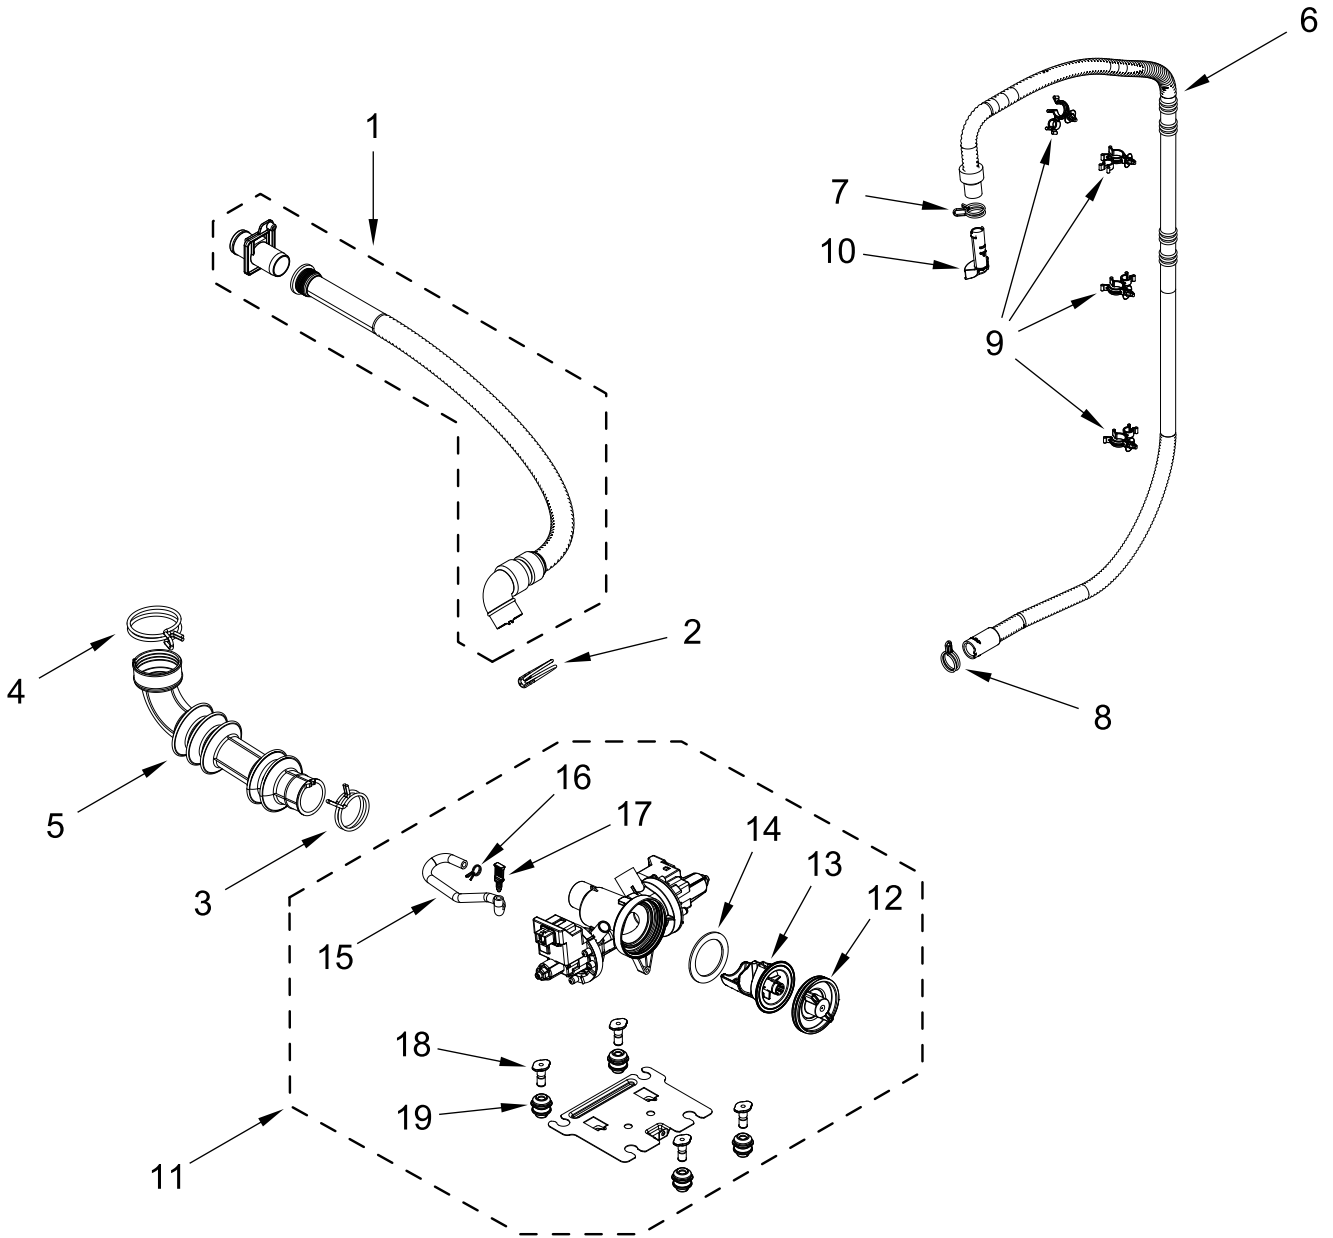

WATER SYSTEM PARTS

WATER SYSTEM PARTS

<u>Illus.</u> <u>No.</u>	<u>Part No.</u>	<u>Description</u>	<u>Illus.</u> <u>No.</u>	<u>Part No.</u>	<u>Description</u>	<u>Illus.</u> <u>No.</u>	<u>Part No.</u>	<u>Description</u>
1	W10921958	Assembly, Drain Hose	9	W11050231	Clip, Hose	18	W11133160	Grommet, Pin (Pump)
2	356138	Clamp, Hose	10	W10796538	Nozzle, Water	19	W11126910	Grommet (Pump)
3	370448	Clamp, Hose	11	W11319789	Assembly, Pump			
4	W10273034	Clamp, Vent Hose	12	W10921834	Cap, Filter			
5	W11216718	Hose, Tub to Pump	13	W11319788	Filter, Pump			
6	W11170933	Hose, Pump to Bellow	14	W10921839	Seal, Filter Cap			
7	8533888	Clamp, Hose	15	W10782741	Hose, Drain (Pump)			
8	9724996	Clamp, Hose	16	W10834076	Clamp, Hose			
			17	W10834077	Plug, Drain (Pump)