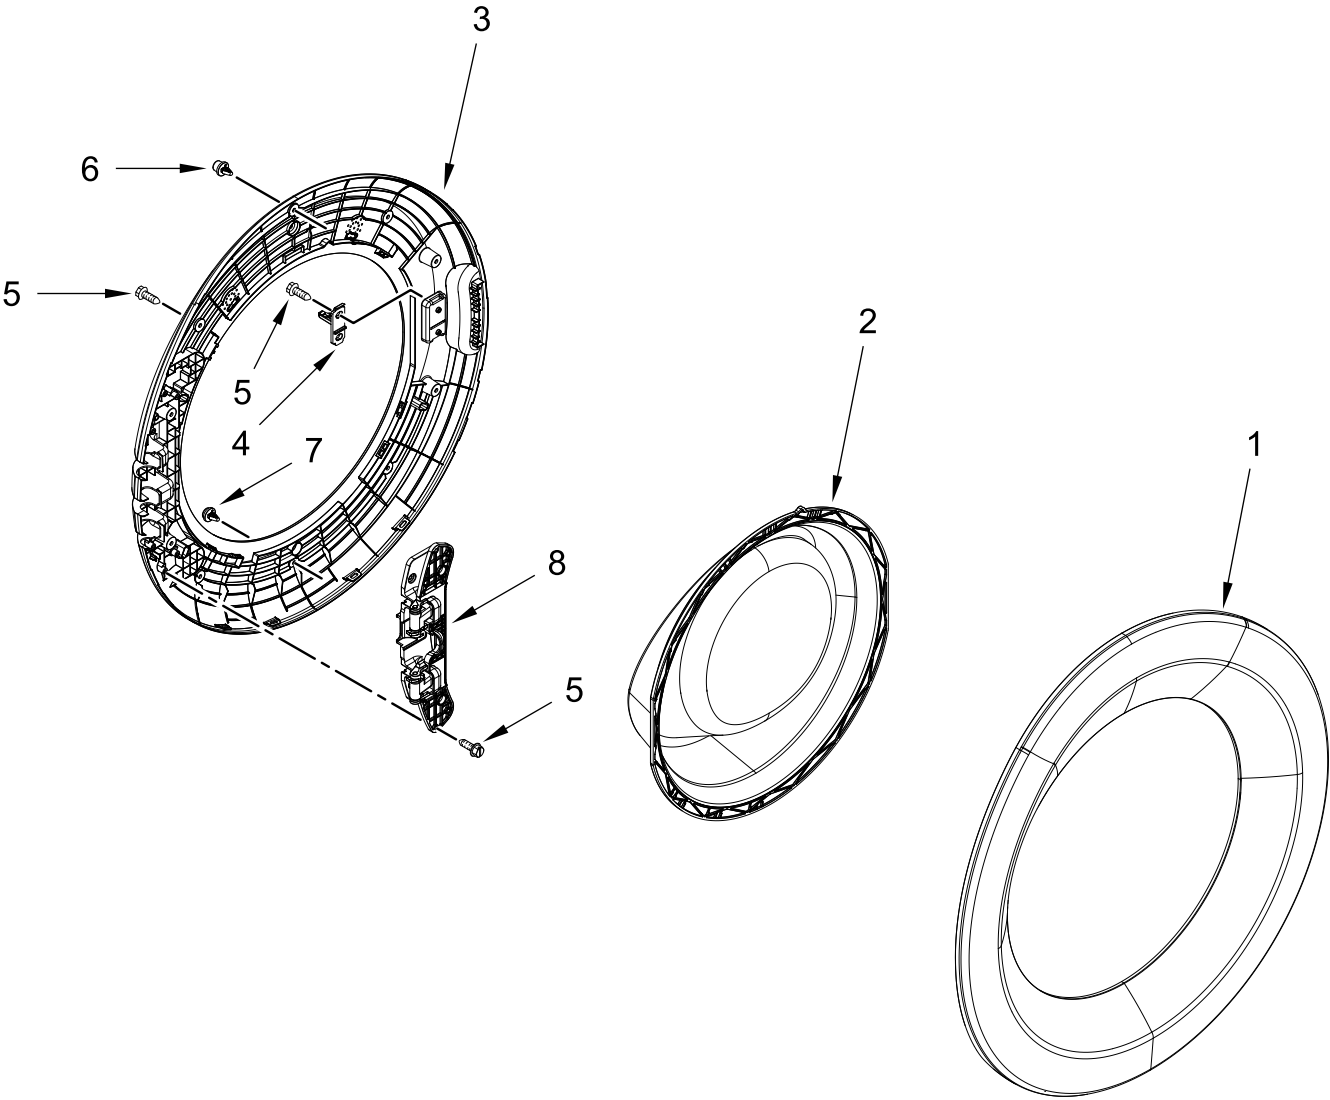

AUTOMATIC WASHER

MODELS:

WFW560CHW1 (White)

TOP AND CABINET PARTS

TOP AND CABINET PARTS

<u>Illus. No.</u>	<u>Part No.</u>	<u>Description</u>	<u>Illus. No.</u>	<u>Part No.</u>	<u>Description</u>	<u>Illus. No.</u>	<u>Part No.</u>	<u>Description</u>
1		Literature Parts	13	W11084215	Bracket, Hinge	29	W10245452	Retainer, Spring
	W11355369	Owner's Manual	14	W10288126	Screw	30	W10331064	Foam Pad
	W11243716	Wiring Diagram	15	W10804741	Lock, Door	31	W11353016	Bracket, Rear
	W11355381	Quick Start Guide	16	8540282	Screw	32		Top
	W11356839	Energy Guide	17		Cabinet		W10208373	White
2		Assembly, Console		W11352995	White	33	W11420275	Panel, Rear
	W11294805	White	18	W10073890	Leveling Leg Assembly	34	W10919946	Cord, Power
3	W10568405	Assembly, Speaker	19	3359452	Nut, Hex	35	W10773242	Screw
4		Handle, Drawer	20	W11125159	Pressure Switch	36	W11392677	Hose, Drain (External)
	W11167033	White	21	W11319791	Hose, Pressure Switch	37	W10280024	U-Bend, Drain Hose
5	W10884773	Badge	22	W11219530	RFI Filter	38	356138	Clamp, Hose
6	W11231800	Seal	23	W11091443	Bracket, Drain Hose	39	W10267532	Cable Tie
7	W10567155	Screw	24	W11466597	Appliance Control Unit (ACU)	40	W11041287	Bolt, Transport (Long)
8	W10915381	Bracket, Console	25	W10919934	Harness, Upper	41	W11041011	Bolt, Transport (Short)
9	W10796898	Channel, Water	26	W10919932	Harness, NTC	42	W10407376	Edge Guard
10		Panel, Front	27	W10919941	Harness, Main Lower	43	W10208380	Screw and Bushing Assembly
	W11045945	White	28	W10467484	Brace, Top			
11	357640	Screw						
12	W11114011	Hinge Assembly						

DOOR PARTS

DOOR PARTS

<u>Illus.</u> <u>No.</u>	<u>Part No.</u>	<u>Description</u>
1		Outer Door
	W11114013	White
2	W11171606	Door, Clear Insert
3	W11114009	Door, Inner
4	W10921697	Strike, Door

<u>Illus.</u> <u>No.</u>	<u>Part No.</u>	<u>Description</u>
5	8534022	Screw
6	W11230200	Bumper, Door (Upper)