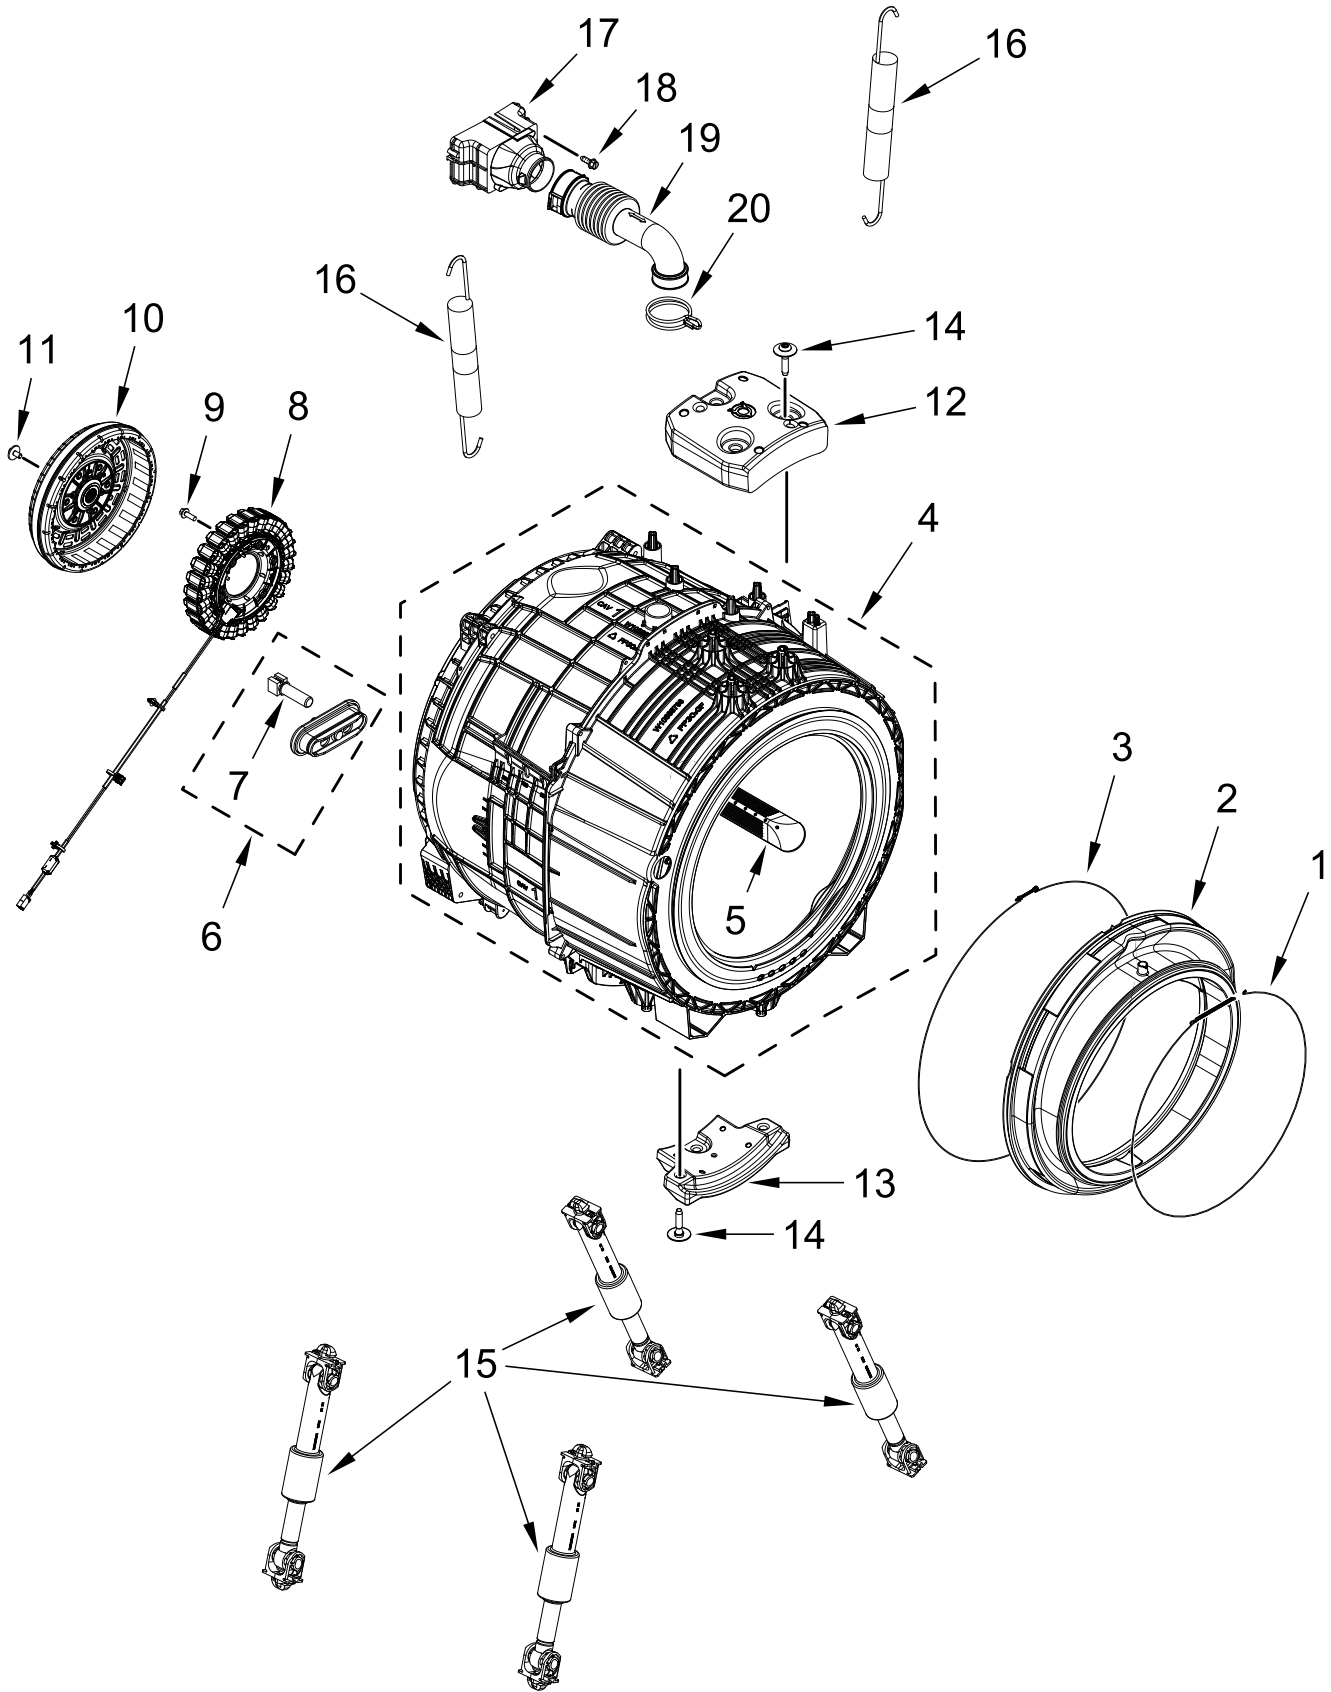

DOOR PARTS

DOOR PARTS

<u>Illus.</u> <u>No.</u>	<u>Part No.</u>	<u>Description</u>
1		Outer Door
	W11114013	White
2	W11171606	Door, Clear Insert
3	W11114009	Door, Inner
4	W10921697	Strike, Door

<u>Illus.</u> <u>No.</u>	<u>Part No.</u>	<u>Description</u>
5	8534022	Screw
6	W11230200	Bumper, Door (Upper)

<u>Illus.</u> <u>No.</u>	<u>Part No.</u>	<u>Description</u>
7	W11178950	Bumper, Door (Lower)
8	W11114011	Hinge Assembly

DISPENSER PARTS

DISPENSER PARTS

<u>Illus.</u> <u>No.</u>	<u>Part No.</u>	<u>Description</u>	<u>Illus.</u> <u>No.</u>	<u>Part No.</u>	<u>Description</u>	<u>Illus.</u> <u>No.</u>	<u>Part No.</u>	<u>Description</u>
1	W11036928	Valve, Inlet (Single)	7	W11106525	Siphon, Bleach/Softener	10	W10920132	Assembly, Dispenser Hose
2	W10920135	Hose, Inlet (Hot)	8	W11106522	Cover, Detergent Drawer	11	W10239910	Clamp, Hose
3	W10096851	Clamp, Hose	9	W10918519	Separator, Siphon			
4	W11036930	Valve, Inlet (Double)						
5	W10920133	Hose, Inlet (Cold)						
6	W11437243	Assembly, Dispenser						

TUB AND BASKET PARTS

TUB AND BASKET PARTS

<u>Illus. No.</u>	<u>Part No.</u>	<u>Description</u>	<u>Illus. No.</u>	<u>Part No.</u>	<u>Description</u>	<u>Illus. No.</u>	<u>Part No.</u>	<u>Description</u>
1	W10818945	Retainer, Front Panel to Bellow	7	W10919909	Sensor, NTC	15	W11094464	Damper Assembly
2	W10897390	Bellow	8	W11261207	Stator, Motor	16	W10896675	Spring, Suspension
3	W11048199	Retainer, Bellow to Tub	9	W11035597	Screw, Stator	17	W10919157	Enclosure, Vent
4	W10921994	Assembly, Tub and Drum	10	W10916241	Rotor, Motor	18	8540513	Screw
5	W11198668	Baffle, Drum	11	W11354072	Screw, Rotor	19	W11131396	Hose, Ventilation
6	W11036313	Assembly, NTC	12	W11209370	Counterweight, Top	20	371507	Clamp, Hose
			13	W11279416	Counterweight, Bottom			
			14	W11235083	Screw, Counterweight			