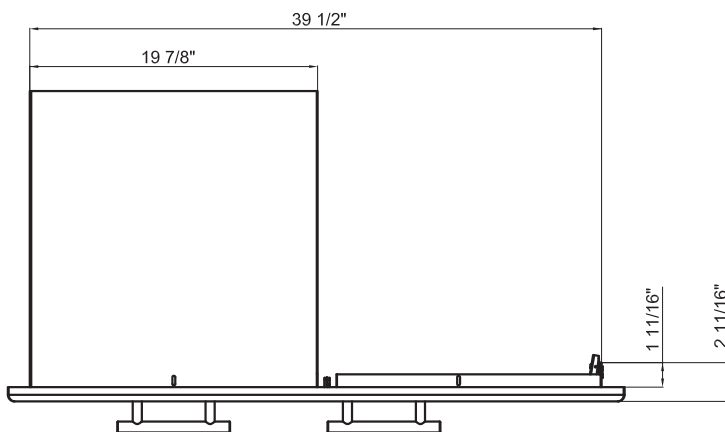

**MODEL:
XOG42COMBO**

**PRO-GRADE LUXURY
DOOR + DOUBLE DRAWER**

**42
INCH**

Overall Dimensions

Width	Height	Depth
42 5/8	23 3/16	21 7/16

Cut - Out Dimensions

Width	Height	Depth
39 1/2	19	20 1/2