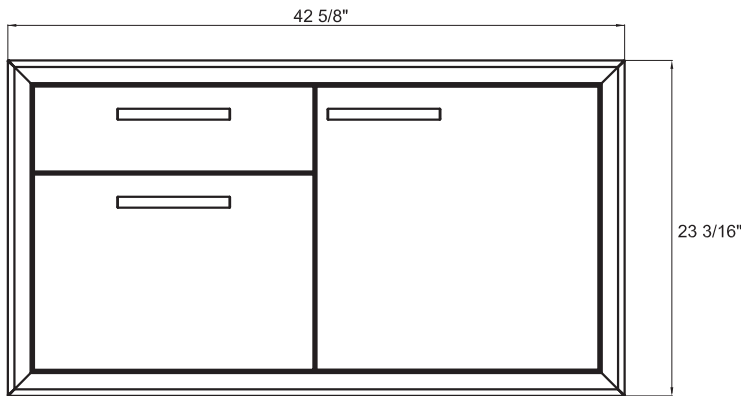

**MODEL:
XOG42COMBO**

**PRO-GRADE LUXURY
DOOR + DOUBLE DRAWER**

**42
INCH**

Overall Dimensions

Width	Height	Depth
42 5/8	23 3/16	21 7/16

Cut - Out Dimensions

Width	Height	Depth
39 1/2	19	20 1/2