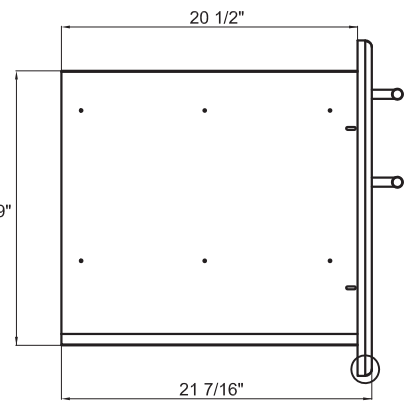

**MODEL:
XOG42COMBO**

**PRO-GRADE LUXURY
DOOR + DOUBLE DRAWER**

**42
INCH**

Overall Dimensions

Width	Height	Depth
42 5/8	23 3/16	21 7/16

Cut - Out Dimensions

Width	Height	Depth
39 1/2	19	20 1/2