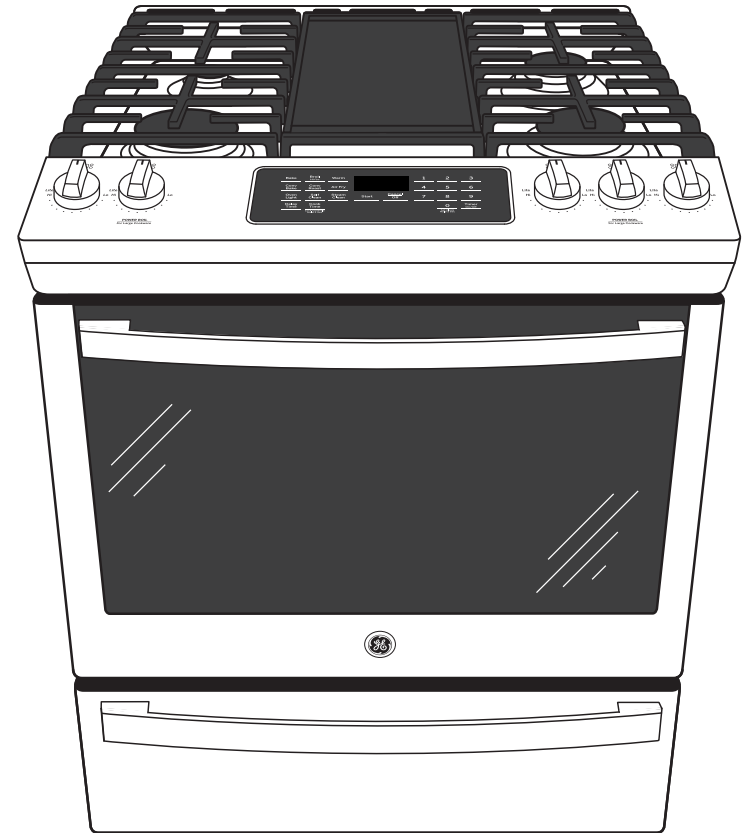

Edge-to-Edge Cooktop – A large, continuous cooking surface gives you extra room for pots and pans of all sizes and lets cookware move easily from burner to burner.

Extra-Large, Integrated Griddle – Cook up to six grilled cheeses at once on the industry's largest integrated griddle.

Self-Clean with Steam Clean Option – Clean your oven the way you want.

Smooth-Glide Storage Drawer – Drawer opens and closes easily for instant access and extra storage.

10,000 BTU Oval Burner – Large oval fifth burner is ideal for griddle or odd-size cookware.

Heavy Duty, Dishwasher-Safe Grates – Easily and safely clean grates in the dishwasher or place in the bottom of the self-clean oven.

Precise Simmer Burner – Delicate foods don't burn with low, even heat.

Model JGS760BPTS – Black stainless

Model JGS760DPBB – Black

Model JGS760DPWW – White

Model JGS760EPES – Slate

Model JGS760SPSS – Stainless steel

Model JGS760FPDS – Black Slate

Guaranteed Fit

Replace your old 30" free-standing range with a new 30" slide-in model. GE slide-in ranges are guaranteed for an exact fit or GE Appliances will pay up to \$300 toward modifications.