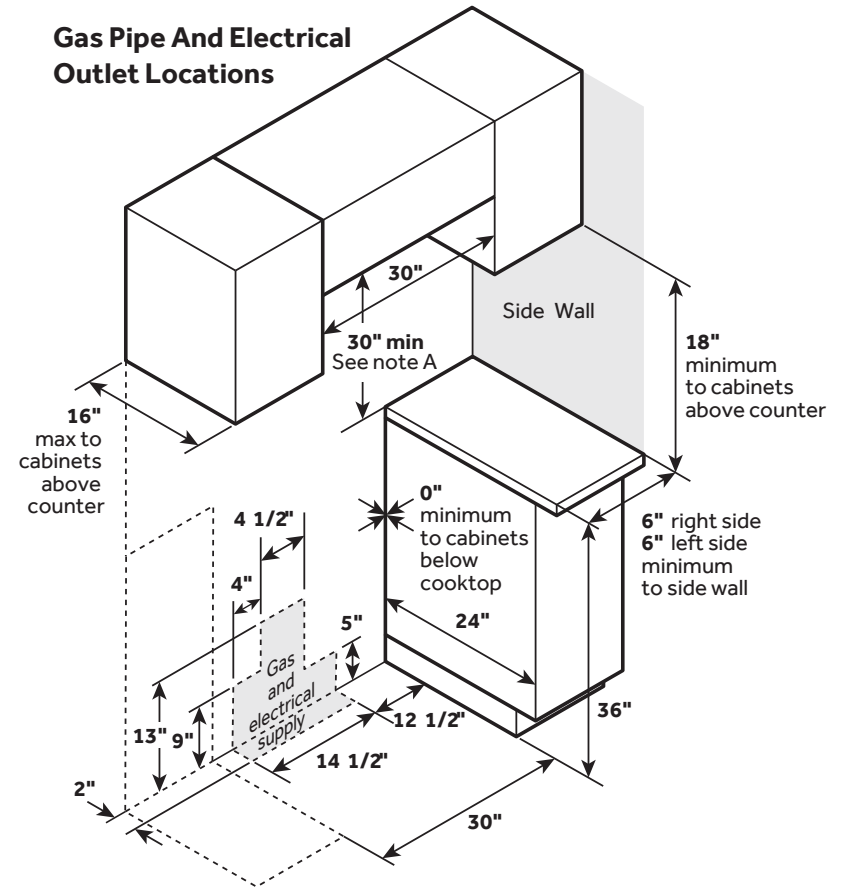

Gas Pipe And Electrical Outlet Locations

Note A: 30" Minimum to bare cabinet, see installation instructions heights less than 30"

GE APPLIANCES

For answers to your Monogram, Café™, GE Profile™ or GE Appliances product questions, visit our website at geappliances.com or call GE Answer Center® Service, 800.626.2000.

Specification Revised 5/24