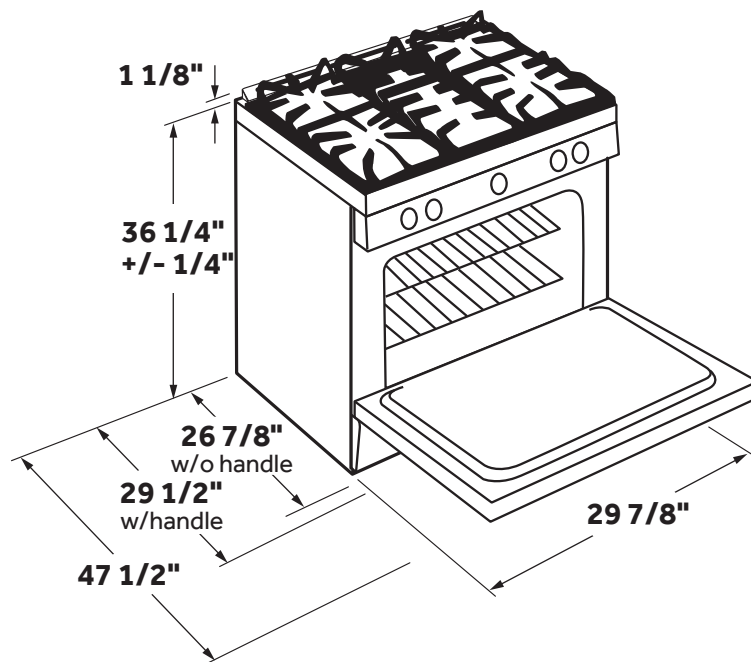

JGS760BP/DP/EP/SP/FP

GE® 30" Slide-In Front-Control Convection Gas Range with No Preheat Air Fry

Dimensions and Installation Information (in inches)

Note: Door handle protrudes 3" from door face. Cabinets and drawers on adjacent 45° and 90° walls should be placed to avoid interference with the handle.

Note: Cabinets installed adjacent to slide-in ranges must have an adhesion spec of at least 194° F (90° C) temperature rating.

Installation Information: Before installing, consult installation instructions packed with product for current dimensional data.

For all installations, install the required rear trim to back of range with 4 screws provided.