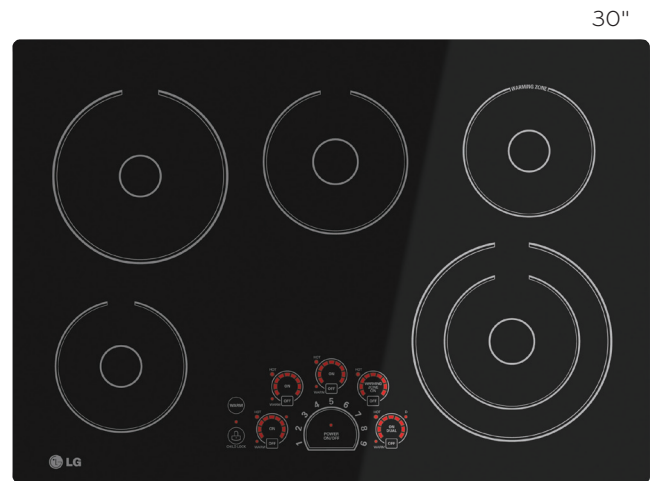

COOKING

LCE3010 LCE3610

30" & 36" Radiant Cooktops

HIGHLIGHTS

Style and Design
SmoothTouch™ Controls
Dual & Triple Elements

COOKING PERFORMANCE

- LCE3010 – 30" Cooktop
  LCE3610 – 36" Cooktop
- Triple 12"/9"/6", Double 9"/6",
  Double 8"/5" (LCE3610)
- Double RF – 9"/6" (LCE3010)

STYLE AND DESIGN

- Smooth Cooktop Surface

CONVENIENCE

- SmoothTouch™ Controls

30"