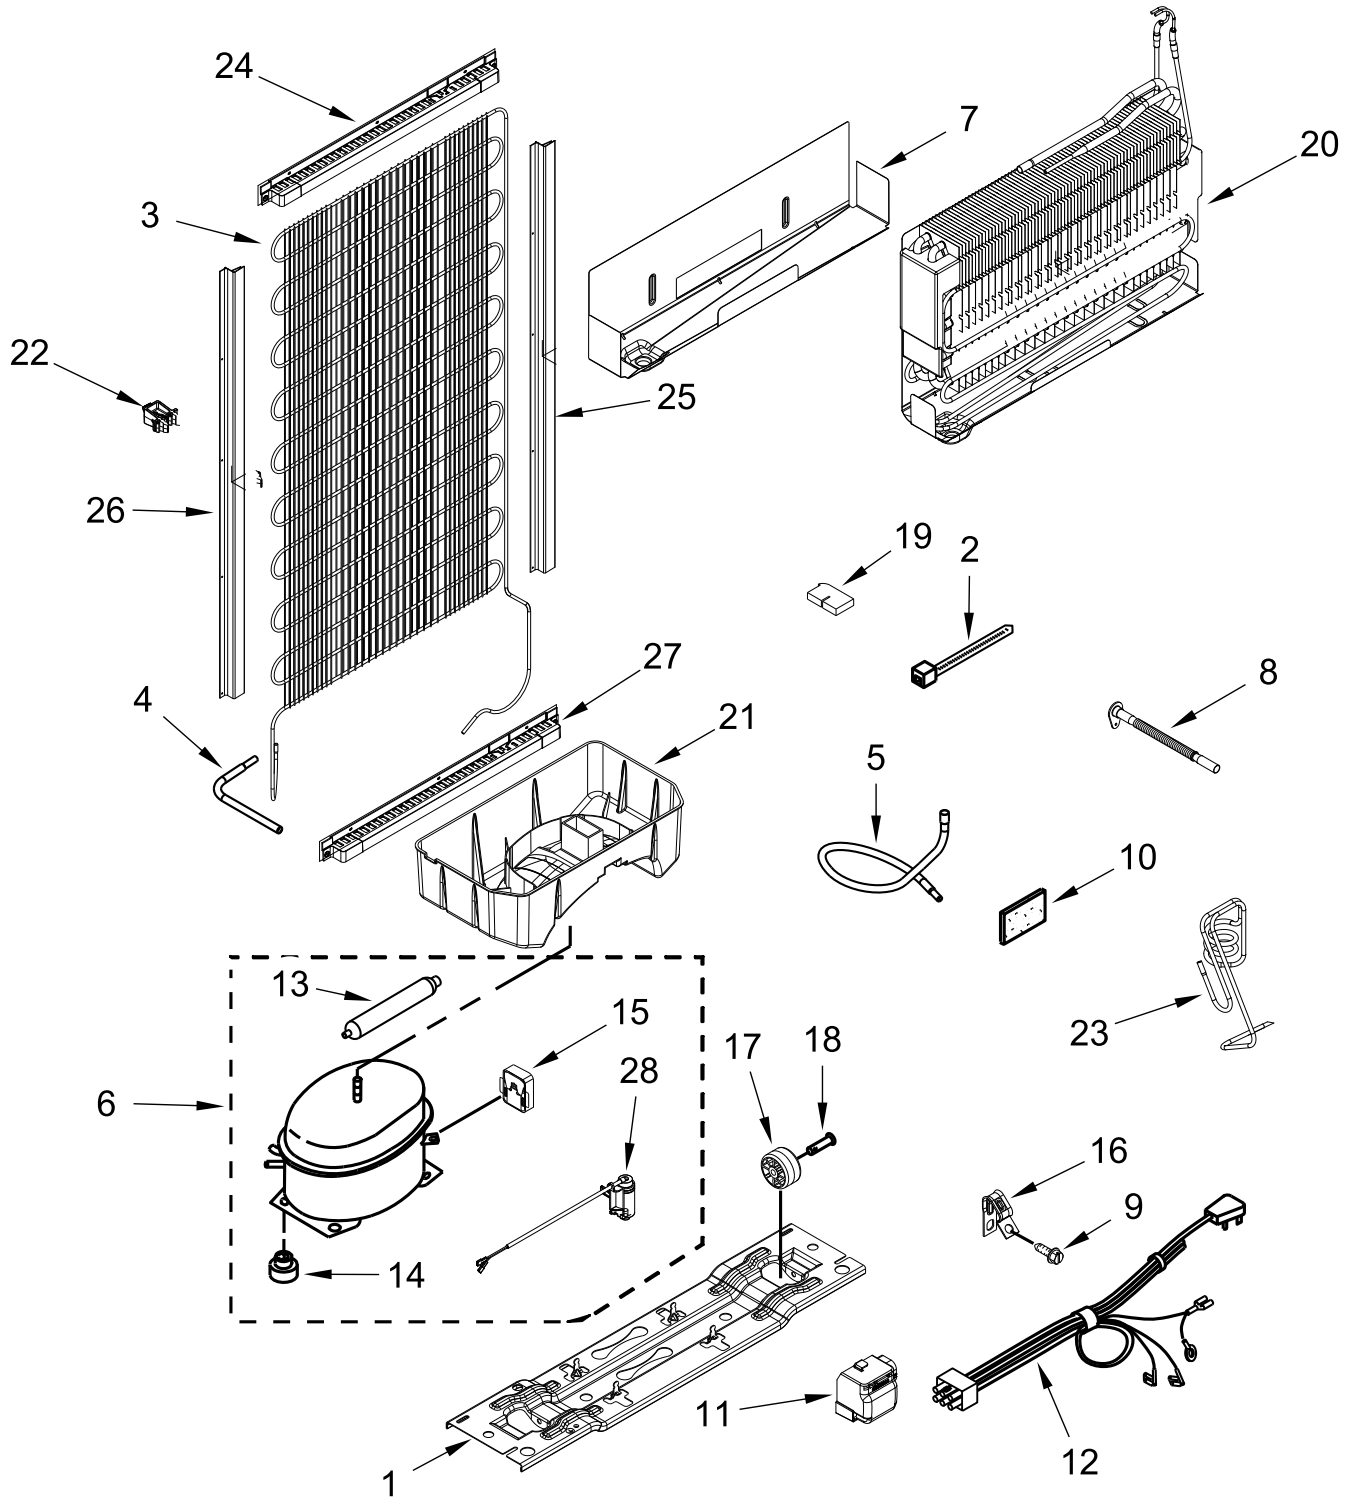

UNIT PARTS

UNIT PARTS

<u>Illus.</u> <u>No.</u>	<u>Part No.</u>	<u>Description</u>	<u>Illus.</u> <u>No.</u>	<u>Part No.</u>	<u>Description</u>	<u>Illus.</u> <u>No.</u>	<u>Part No.</u>	<u>Description</u>
1	W10378704	Plate, Compressor Support	11	W11342284	Cover, Terminal Board	20	W11514910	Evaporator Assembly
2	2263990	Tie, Wire	12	W11248029	Assembly, Power Cord			(Also Order the Following Lokring Parts)
3	W11246374	Condenser (Also Order the Following Lokring Parts)	13	W10805035	Drier (Service Drier Without Dye) (Also Order the Following Lokring Parts)		W11504419	(8/7 NR AL 00) (Suction Line to Evaporator)
	W11504445	5/4 NR MS 00 (Heat Loop to Condenser)		W11506623	5 NK MS 00 (Heat Loop to Drier)		W11187707	200-MM- AL-00 (Aluminum Suction Line Extension)
	W11506623	5 NK MS 00 (Drier to Condenser)		W11504448	5/1.8 NR AL 00 (Capillary Tube to Drier)		W11506620	8 NK AL 00 (Evaporator to Extension)
4	2174739	Tube, Process	14	10835903	Grommet		W11504449	4/2 NR AL 00 (Capillary Tube to Evaporator)
5	W11383830	Suction Tube, Static	15	W11387715	Device, Start			
6	W11225065	Compressor (Also Order the Following Lokring Parts)	16	W11242280	Clamp, Power Cord	21	W11461578	Tray, Water
	W11504415	8.5/8 NR MS 00 (Suction Tube to Compressor)	17	W10475495	Roller	22	326020544	Support, Condenser
	W11504431	7/5 NR MS 00 (Discharge Tube to Compressor)	18	2179826	Axle, Rivet	23	W11255016	Coil, Discharge
	W11504416	8.5/6 NR MS 00 (Charging Tube to Compressor)	19	W10261299	Wedge, Evaporator	24	W11264206	Condenser, Top Protection
	W11506635	Tube, Charging (1/4" w/ Schrader Valve)				25	W11377937	Condenser, Side Protection (Right)
7	W11179127	Heat Shield				26	W11377938	Condenser Side Protection (Left)
8	W11488945	Extension, Drain Tube				27	W11264207	Condenser, Bottom Protection
9	489442	Screw				28	W11358319	Assembly, Capacitor
10	2215468	Insulation, Sound						REFRIGERANT CHARGE 40.8 Grams (R-600a)