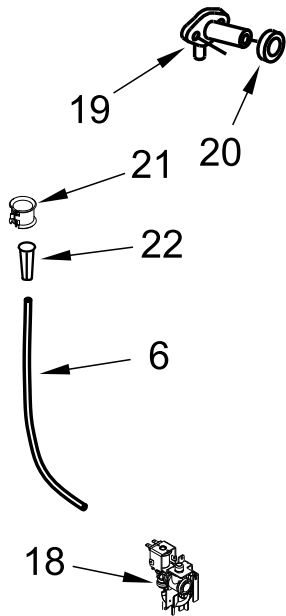

REFRIGERATOR

MODELS:

WRT313CZLW00 (White)

WRT313CZLB00 (Black)

WRT313CZLZ00 (Stainless)

CABINET PARTS

CABINET PARTS

<u>Illus. No.</u>	<u>Part No.</u>	<u>Description</u>	<u>Illus. No.</u>	<u>Part No.</u>	<u>Description</u>	<u>Illus. No.</u>	<u>Part No.</u>	<u>Description</u>
1		Literature Parts	9	W11173998	Hinge, Center	18	W10498976	Valve, Inlet
	W11407697	Tech Sheet	10	W11175787	Shim, Center Hinge	19	W11265079	Fitting, Water Tube
	W11331641	Use and Care Guide	11	W10919908	Shim, Bottom Hinge	20	1106508	Gasket, Seal
	W11555150	Energy Guide	12	W11217747	Assembly, Bottom Hinge	21	W10329003	Clamp, Tube
2	W11191773	Assembly, Top Hinge	13	R-30039	Screw, Leveler	22	2181939	Insert, Tube
3	W10399311	Shim, Top Hinge	14	W11176400	Leg, Leveler			
4	489497	Screw	15		Plug, Hole			
5		Cover, Hinge		W10520304	White			
	W11467695	White		W10520305	Black			
	W11467697	Black		W10520307	Grey			
	W11467696	Grey						
6	2181944	Tube, Water	16		Rail, Center (Not Serviced)			
7	489341	Washer, Plastic	17		Cabinet (Not Serviced)			
8	W11183254	Pin, Hinge (Bottom)						

LINER PARTS

LINER PARTS

<u>Illus. No.</u>	<u>Part No.</u>	<u>Description</u>	<u>Illus. No.</u>	<u>Part No.</u>	<u>Description</u>	<u>Illus. No.</u>	<u>Part No.</u>	<u>Description</u>
1		Liner (Not Serviced)	8	W11288284	Cover, Evaporator Front	13		Thermistor (Not Serviced)
2	W11235950	Cover Assembly, Back	9	W11249471	Knob, Control	14	W10425252	Cover, Thermistor
3	W11235113	Wire Assembly, Ice Maker	10	W11179121	Front, Assembly	15	W11254962	Button
4	W11117547	Assembly, Fan Motor	11	W11390538	Assembly, Electronic Control	16	W10520965	Spring
5	489468	Washer	12	W11466252	Wire Assembly (Includes Thermal Fuse)	17	487869	Screw
6	W11262026	Control, Damper						
7	W11236030	Wedge, Front						

TORX SCREW WRENCH

<u>Illus. No.</u>	<u>Part No.</u>	<u>Description</u>
	1117510	Torx Key