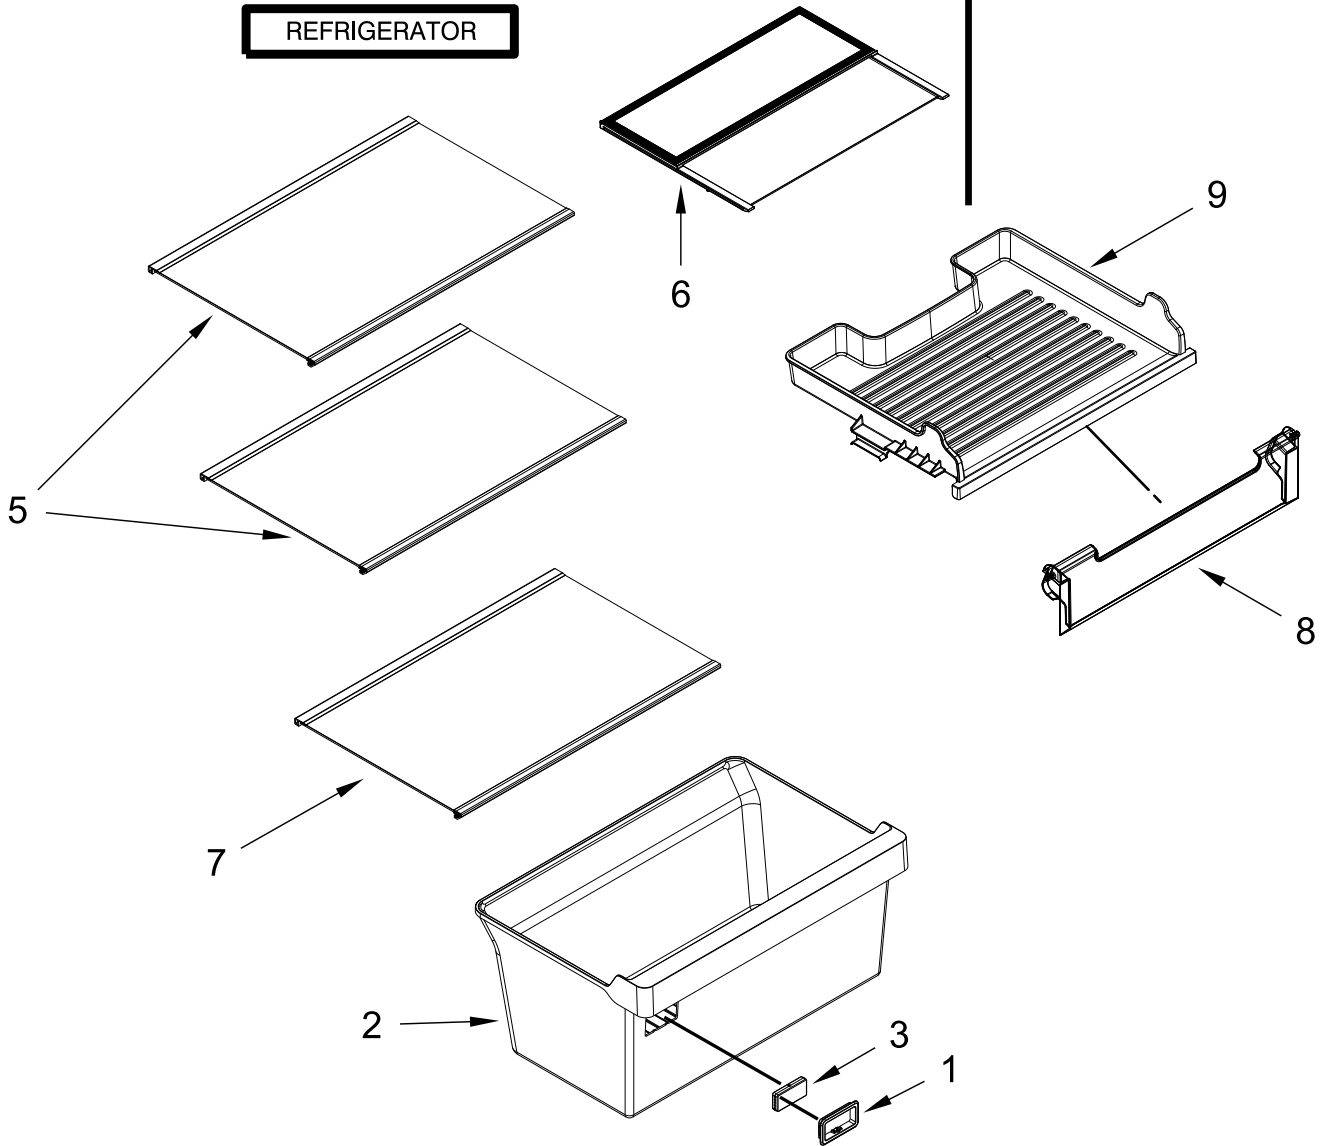

LINER PARTS

LINER PARTS

<u>Illus. No.</u>	<u>Part No.</u>	<u>Description</u>	<u>Illus. No.</u>	<u>Part No.</u>	<u>Description</u>	<u>Illus. No.</u>	<u>Part No.</u>	<u>Description</u>
1		Liner (Not Serviced)	8	W11288284	Cover, Evaporator Front	13		Thermistor (Not Serviced)
2	W11235950	Cover Assembly, Back	9	W11249471	Knob, Control	14	W10425252	Cover, Thermistor
3	W11235113	Wire Assembly, Ice Maker	10	W11179121	Front, Assembly	15	W11254962	Button
4	W11117547	Assembly, Fan Motor	11	W11390538	Assembly, Electronic Control	16	W10520965	Spring
5	489468	Washer	12	W11466252	Wire Assembly (Includes Thermal Fuse)	17	487869	Screw
6	W11262026	Control, Damper						
7	W11236030	Wedge, Front						

SHELF PARTS

FREEZER

REFRIGERATOR

SHELF PARTS

<u>Illus.</u> <u>No.</u>	<u>Part No.</u>	<u>Description</u>
1	W10435530	Frame, Humidity Control
2	W11295868	Assembly, Crisper
3	W10431229	Control, Humidity

<u>Illus.</u> <u>No.</u>	<u>Part No.</u>	<u>Description</u>
4	W11248340	Shelf, Glass
5	W11248335	Shelf, Glass
6	W11467388	Assembly, Tuck Shelf
7	W11367385	Shelf, Bottom Glass