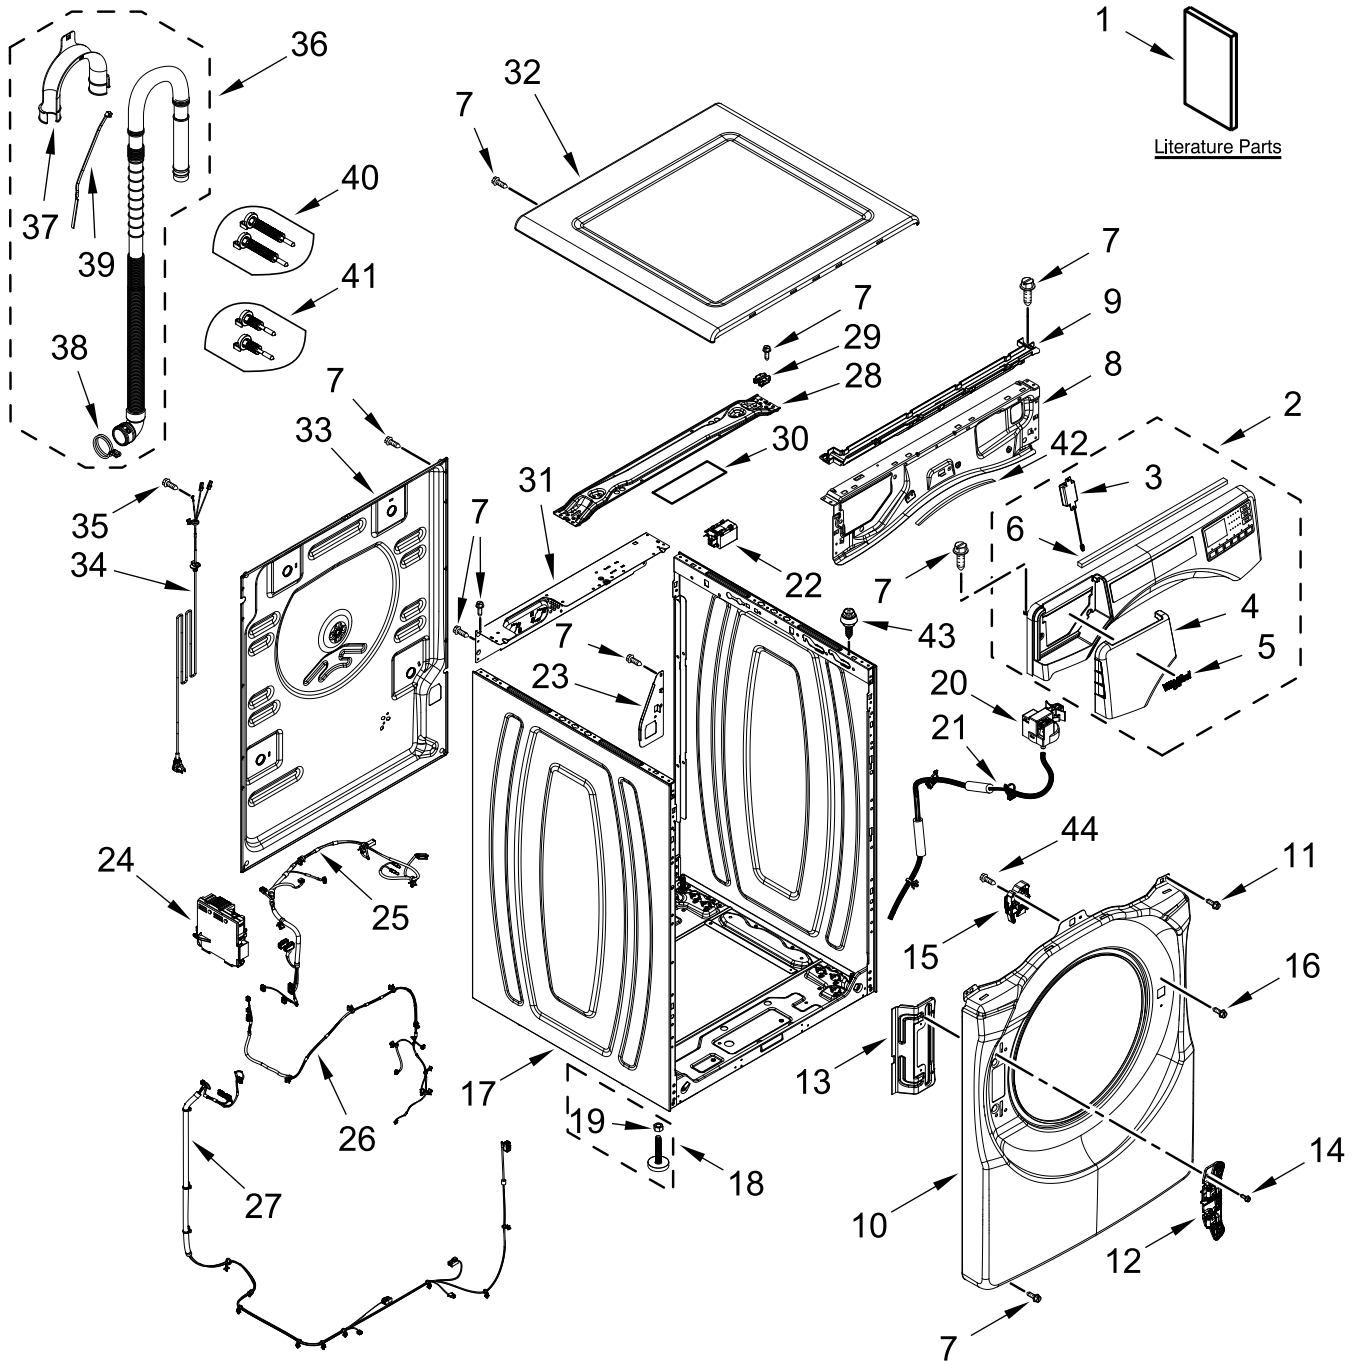

AUTOMATIC WASHER

MODELS:

WFW5605MW1 (White)

TOP AND CABINET PARTS

TOP AND CABINET PARTS

<u>Illus. No.</u>	<u>Part No.</u>	<u>Description</u>	<u>Illus. No.</u>	<u>Part No.</u>	<u>Description</u>	<u>Illus. No.</u>	<u>Part No.</u>	<u>Description</u>
1		Literature Parts	13	W11084215	Bracket, Hinge	29	W10245452	Retainer, Spring
	W11355369	Owner's Manual	14	W10288126	Screw	30	W10331064	Foam Pad
	W11417642	Tech Sheet	15	W11469919	Lock, Door	31	W11353016	Bracket, Rear
	W11355381	Quick Start Guide	16	8540282	Screw	32		Top
	W11614601	Energy Guide	17		Cabinet		W10208373	White
2		Assembly, Console		W11352995	White	33	W11420275	Panel, Rear
	W11531670	White	18	W10073890	Leveling Leg Assembly	34	W10919946	Cord, Power
3	W10568405	Assembly, Speaker	19	3359452	Nut, Hex	35	3400076	Screw
4		Handle, Drawer	20	W11125159	Pressure Switch	36	W11392677	Hose, Drain (External)
	W11167033	White	21	W11319791	Hose, Pressure Switch	37	W10280024	U-Bend, Drain Hose
5	W10884773	Badge	22	W11219530	RFI Filter	38	356138	Clamp, Hose
6	W11231800	Seal	23	W11091443	Bracket, Drain Hose	39	W10267532	Cable Tie
7	W10567155	Screw	24	W11680389	Appliance Control Unit (ACU)	40	W11041287	Bolt, Transport (Long)
8	W10915381	Bracket, Console				41	W11041011	Bolt, Transport (Short)
9	W10796898	Channel, Water	25	W10919934	Harness, Upper	42	W10407376	Edge Guard
10		Panel, Front	26	W10919932	Harness, NTC	43	W10208380	Screw and Bushing Assembly
	W11045945	White	27	W11641791	Harness, Main Lower	44	W10306501	Screw
11	357640	Screw	28	W10467484	Brace, Top			
12	W11114011	Hinge Assembly						

DOOR PARTS

DOOR PARTS

<u>Illus.</u> <u>No.</u>	<u>Part No.</u>	<u>Description</u>
1		Outer Door
	W11320106	Black
2	W11171604	Door, Clear Insert
3	W11664796	Door, Inner
4	W10921697	Strike, Door

<u>Illus.</u> <u>No.</u>	<u>Part No.</u>	<u>Description</u>
5	8534022	Screw
6	W11230200	Bumper, Door (Upper)