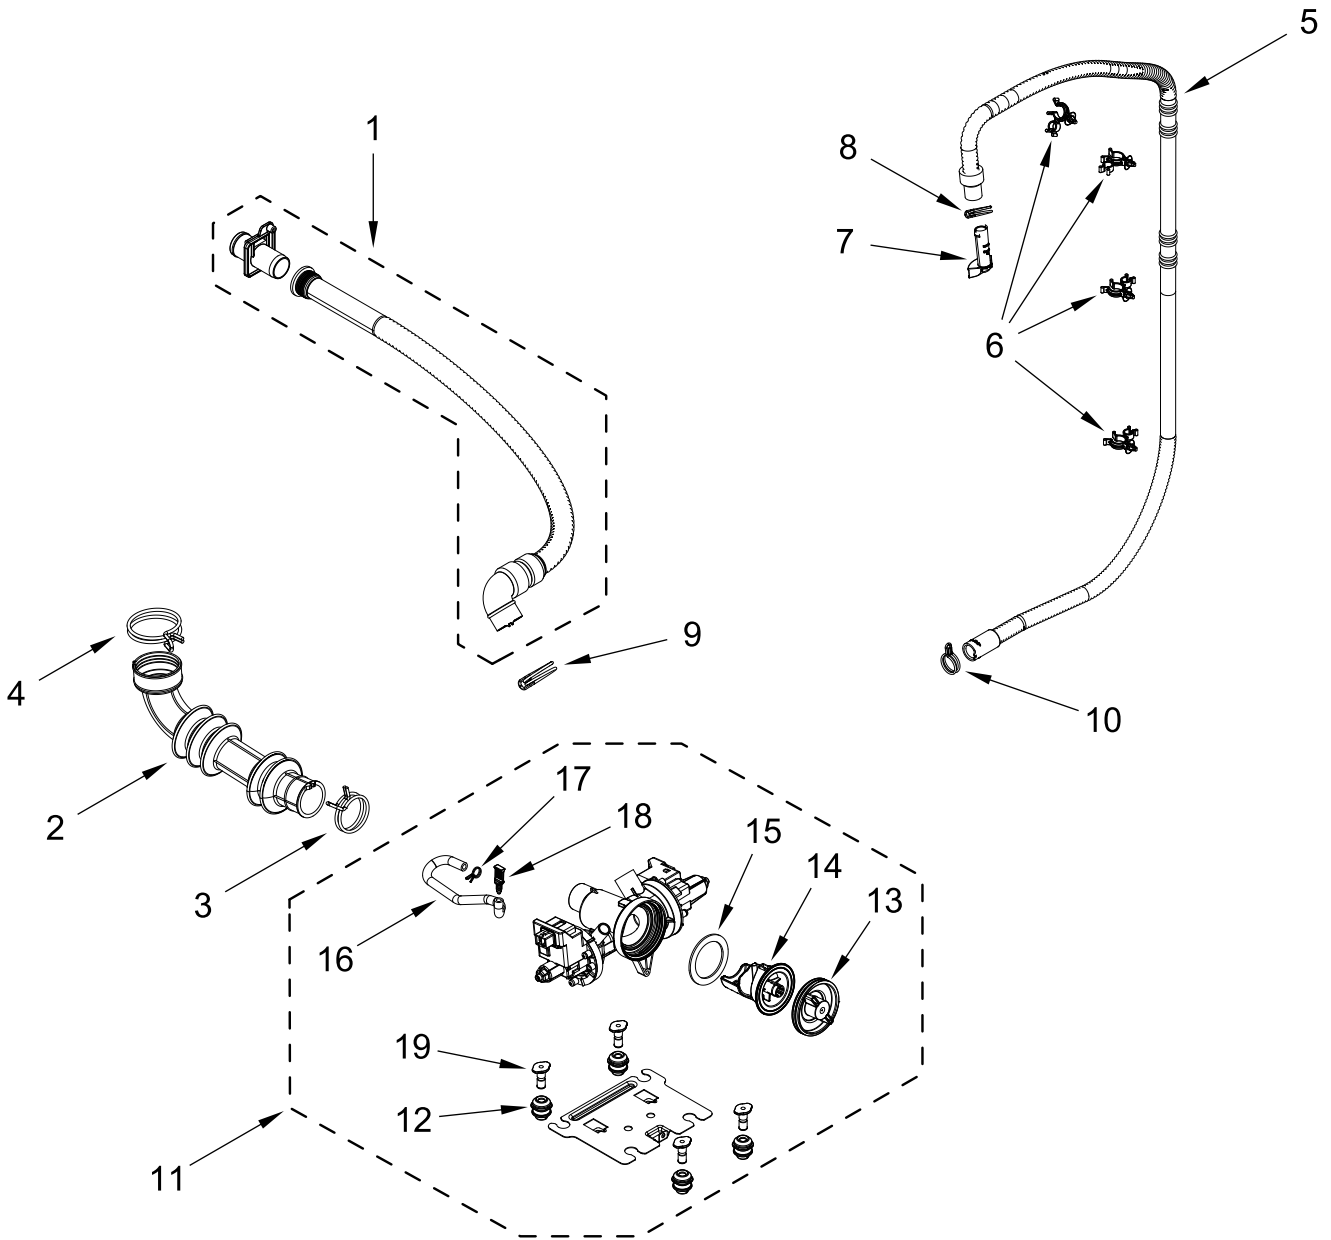

WATER SYSTEM PARTS

WATER SYSTEM PARTS

<u>Illus.</u> <u>No.</u>	<u>Part No.</u>	<u>Description</u>	<u>Illus.</u> <u>No.</u>	<u>Part No.</u>	<u>Description</u>	<u>Illus.</u> <u>No.</u>	<u>Part No.</u>	<u>Description</u>
1	W11507443	Assembly, Drain Hose	9	356138	Clamp, Hose	18	W10834077	Plug, Drain (Pump)
2	W11216718	Hose, Tub to Pump	10	8533888	Clamp, Hose	19	W11133160	Grommet, Pin (Pump)
3	370448	Clamp, Hose	11	W11487711	Assembly, Pump			
4	W10273034	Clamp, Vent Hose	12	W11126910	Grommet (Pump)			
5	W11170933	Hose, Pump to Bellow	13	W10921834	Cap, Filter			
6	W11050231	Clip, Hose	14	W11319788	Filter, Pump			
7	W10796538	Nozzle, Water	15	W10921839	Seal, Filter Cap			
8	9724996	Clamp, Hose	16	W10782741	Hose, Drain (Pump)			
			17	W10834076	Clamp, Hose