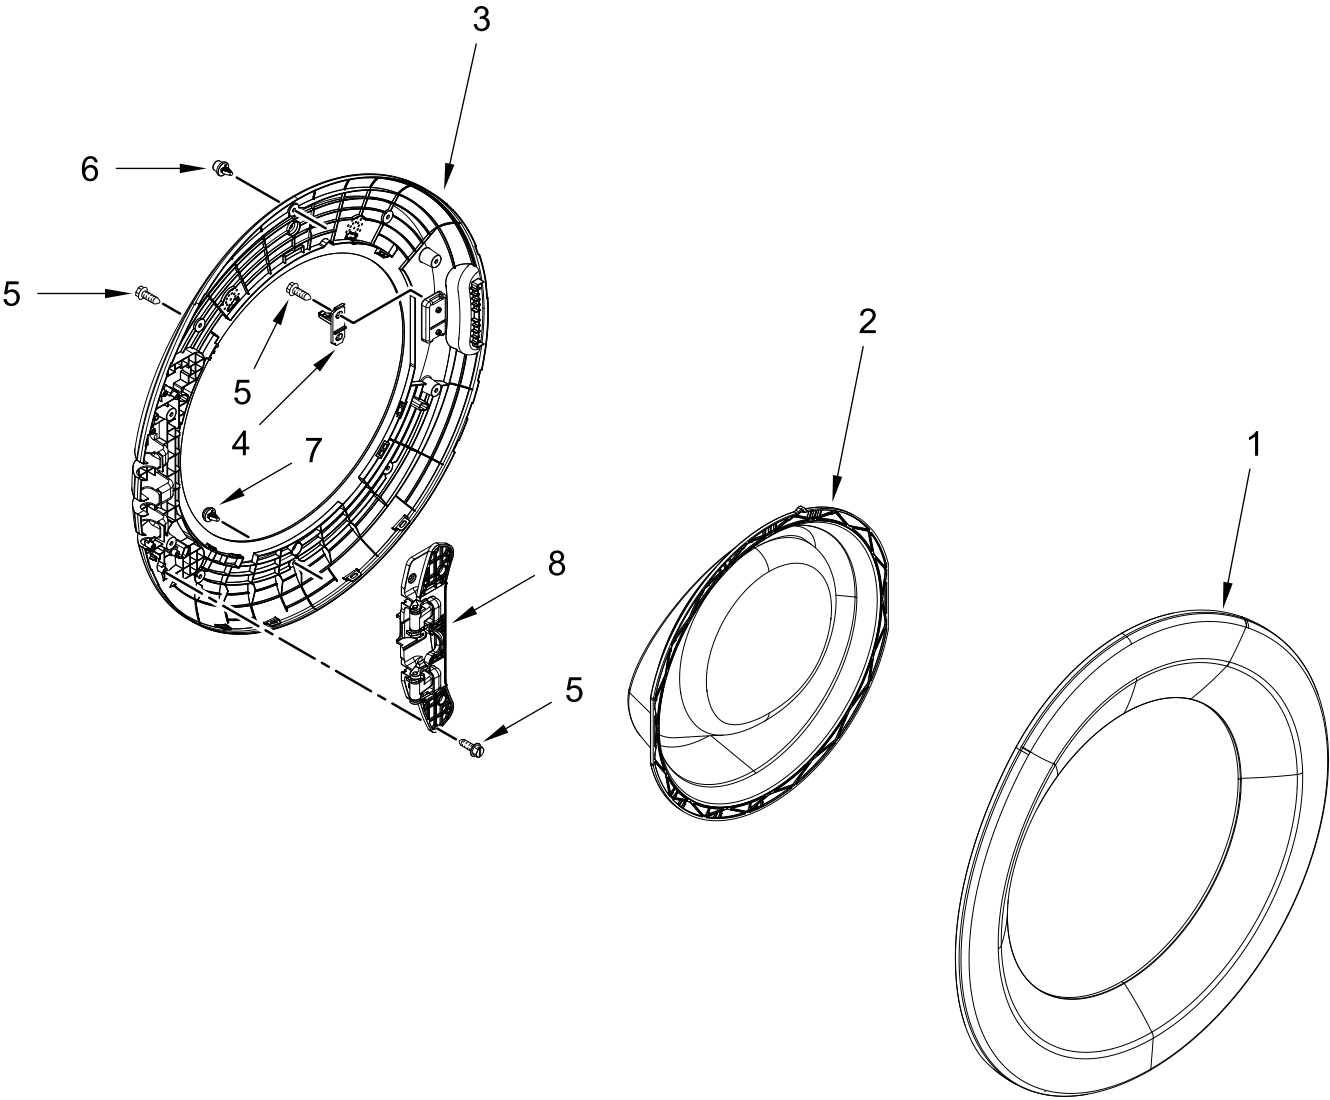

AUTOMATIC WASHER

MODELS:

WFW5605MW1 (White)

TOP AND CABINET PARTS

TOP AND CABINET PARTS

<u>Illus. No.</u>	<u>Part No.</u>	<u>Description</u>	<u>Illus. No.</u>	<u>Part No.</u>	<u>Description</u>	<u>Illus. No.</u>	<u>Part No.</u>	<u>Description</u>
1		Literature Parts	13	W11084215	Bracket, Hinge	29	W10245452	Retainer, Spring
	W11355369	Owner's Manual	14	W10288126	Screw	30	W10331064	Foam Pad
	W11417642	Tech Sheet	15	W11469919	Lock, Door	31	W11353016	Bracket, Rear
	W11355381	Quick Start Guide	16	8540282	Screw	32		Top
	W11614601	Energy Guide	17		Cabinet		W10208373	White
2		Assembly, Console		W11352995	White	33	W11420275	Panel, Rear
	W11531670	White	18	W10073890	Leveling Leg Assembly	34	W10919946	Cord, Power
3	W10568405	Assembly, Speaker	19	3359452	Nut, Hex	35	3400076	Screw
4		Handle, Drawer	20	W11125159	Pressure Switch	36	W11392677	Hose, Drain (External)
	W11167033	White	21	W11319791	Hose, Pressure Switch	37	W10280024	U-Bend, Drain Hose
5	W10884773	Badge	22	W11219530	RFI Filter	38	356138	Clamp, Hose
6	W11231800	Seal	23	W11091443	Bracket, Drain Hose	39	W10267532	Cable Tie
7	W10567155	Screw	24	W11680389	Appliance Control Unit (ACU)	40	W11041287	Bolt, Transport (Long)
8	W10915381	Bracket, Console				41	W11041011	Bolt, Transport (Short)
9	W10796898	Channel, Water	25	W10919934	Harness, Upper	42	W10407376	Edge Guard
10		Panel, Front	26	W10919932	Harness, NTC	43	W10208380	Screw and Bushing Assembly
	W11045945	White	27	W11641791	Harness, Main Lower	44	W10306501	Screw
11	357640	Screw	28	W10467484	Brace, Top			
12	W11114011	Hinge Assembly						

DOOR PARTS

DOOR PARTS

<u>Illus.</u> <u>No.</u>	<u>Part No.</u>	<u>Description</u>
1		Outer Door
	W11320106	Black
2	W11171604	Door, Clear Insert
3	W11664796	Door, Inner
4	W10921697	Strike, Door

<u>Illus.</u> <u>No.</u>	<u>Part No.</u>	<u>Description</u>
5	8534022	Screw
6	W11230200	Bumper, Door (Upper)