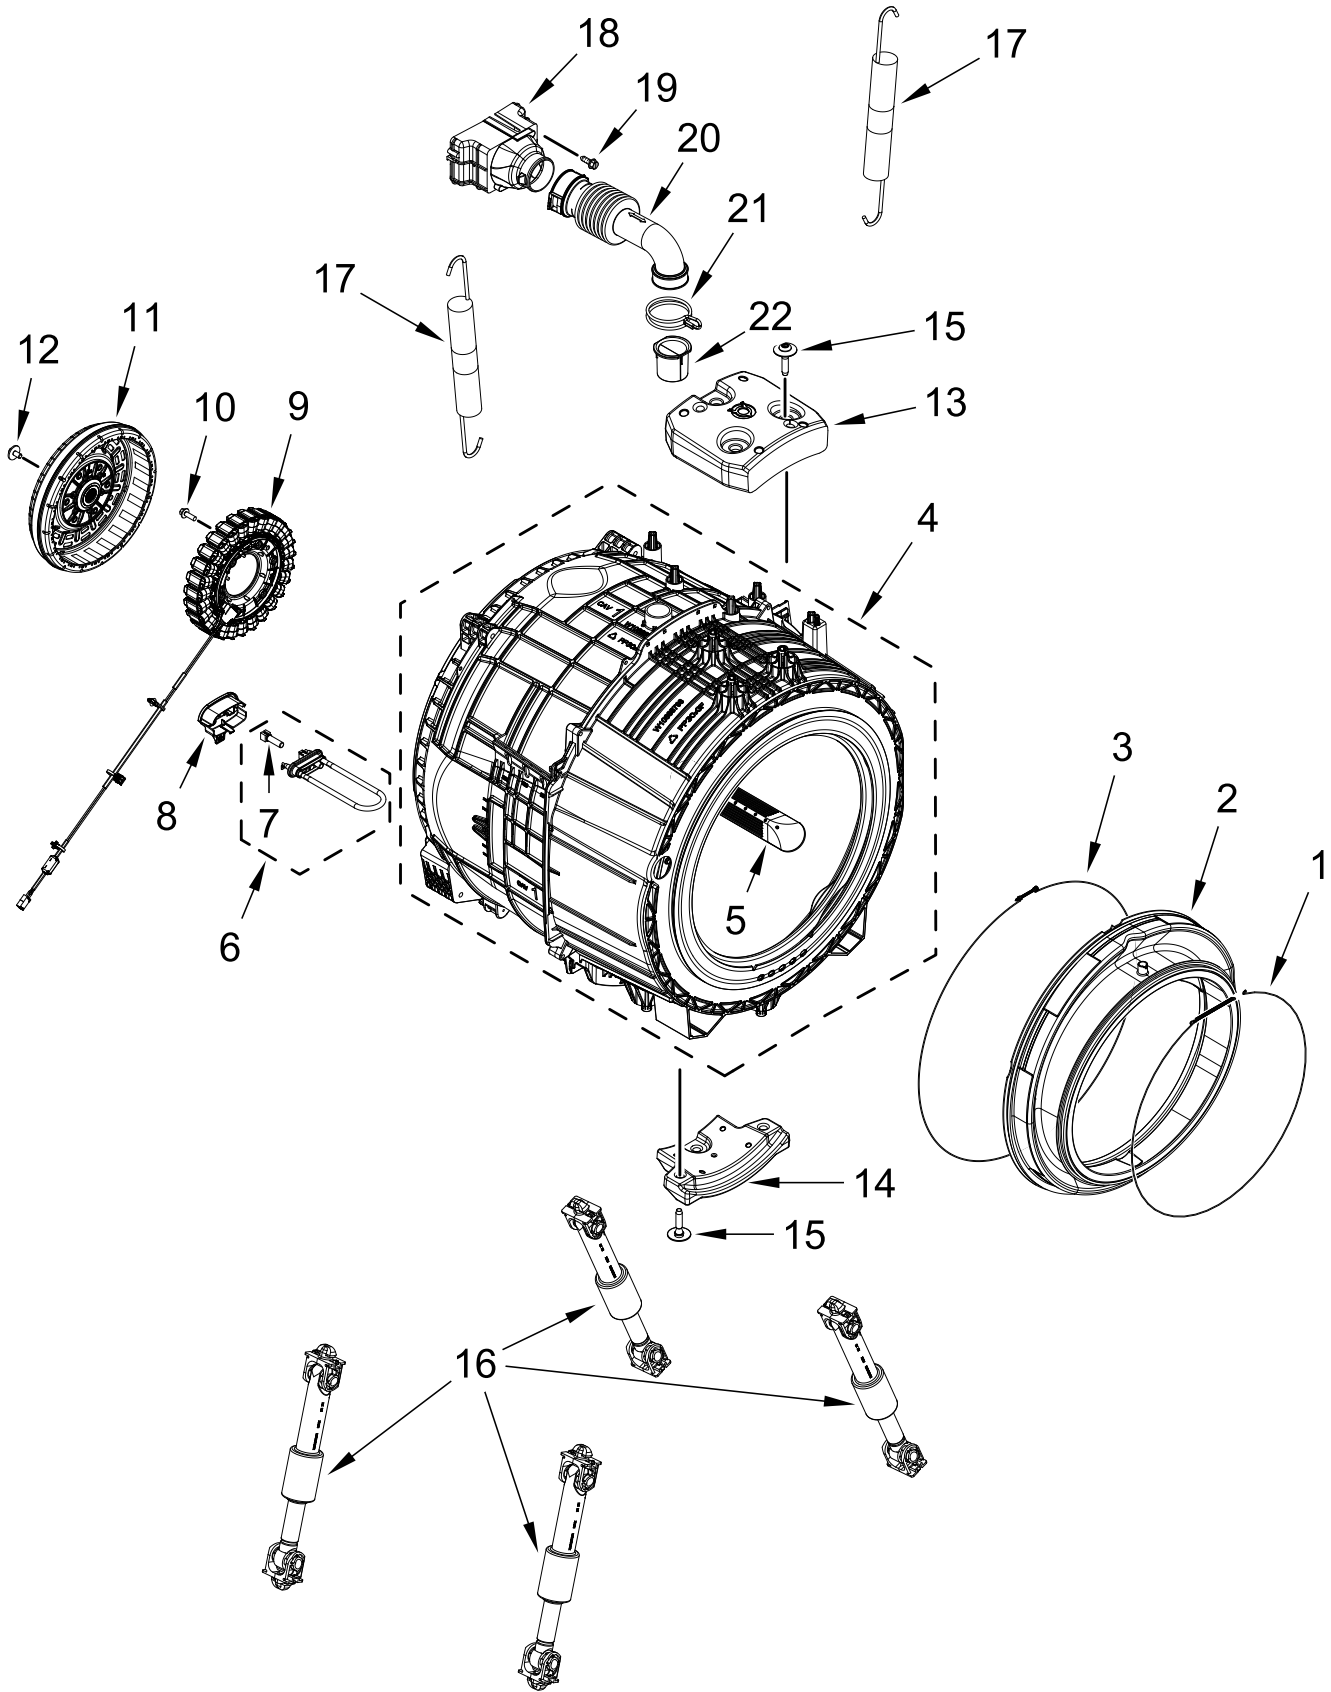

DOOR PARTS

DOOR PARTS

<u>Illus.</u> <u>No.</u>	<u>Part No.</u>	<u>Description</u>
1		Outer Door
	W11320106	Black
2	W11171604	Door, Clear Insert
3	W11664796	Door, Inner
4	W10921697	Strike, Door

<u>Illus.</u> <u>No.</u>	<u>Part No.</u>	<u>Description</u>
5	8534022	Screw
6	W11230200	Bumper, Door (Upper)

<u>Illus.</u> <u>No.</u>	<u>Part No.</u>	<u>Description</u>
7	W11178950	Bumper, Door (Lower)
8	W11114011	Hinge Assembly

DISPENSER PARTS

DISPENSER PARTS

<u>Illus.</u> <u>No.</u>	<u>Part No.</u>	<u>Description</u>	<u>Illus.</u> <u>No.</u>	<u>Part No.</u>	<u>Description</u>	<u>Illus.</u> <u>No.</u>	<u>Part No.</u>	<u>Description</u>
1	W11486360	Valve, Inlet (Single)	7	W11106525	Siphon, Bleach/Softener	10	W10920132	Assembly, Dispenser Hose
2	W10920135	Hose, Inlet (Hot)	8	W11106522	Cover, Detergent Drawer	11	W10239910	Clamp, Hose
3	W10096851	Clamp, Hose	9	W10918519	Separator, Siphon			
4	W11486361	Valve, Inlet (Double)						
5	W10920133	Hose, Inlet (Cold)						
6	W11486348	Assembly, Dispenser						

TUB AND BASKET PARTS

TUB AND BASKET PARTS

<u>Illus.</u> <u>No.</u>	<u>Part No.</u>	<u>Description</u>	<u>Illus.</u> <u>No.</u>	<u>Part No.</u>	<u>Description</u>	<u>Illus.</u> <u>No.</u>	<u>Part No.</u>	<u>Description</u>
1	W10818945	Retainer, Front Panel to Bellow	8	W10909418	Shield, Heater	16	W11094464	Damper Assembly
2	W11503591	Bellow	9	W11261207	Stator, Motor	17	W10896675	Spring, Suspension
3	W11048199	Retainer, Bellow to Tub	10	W11035597	Screw, Stator	18	W10919157	Enclosure, Vent
4	W11573030	Assembly, Tub and Drum	11	W10916241	Rotor, Motor	19	8540513	Screw
5	W11198668	Baffle, Drum	12	W11354072	Screw, Rotor	20	W11131396	Hose, Ventilation
6	W11397974	Assembly, Heater	13	W11209370	Counterweight, Top	21	371507	Clamp, Hose
7	W10919909	Sensor, NTC	14	W11209372	Counterweight, Bottom	22	W11495086	Deflector, Vent Port
			15	W11235083	Screw, Counterweight			