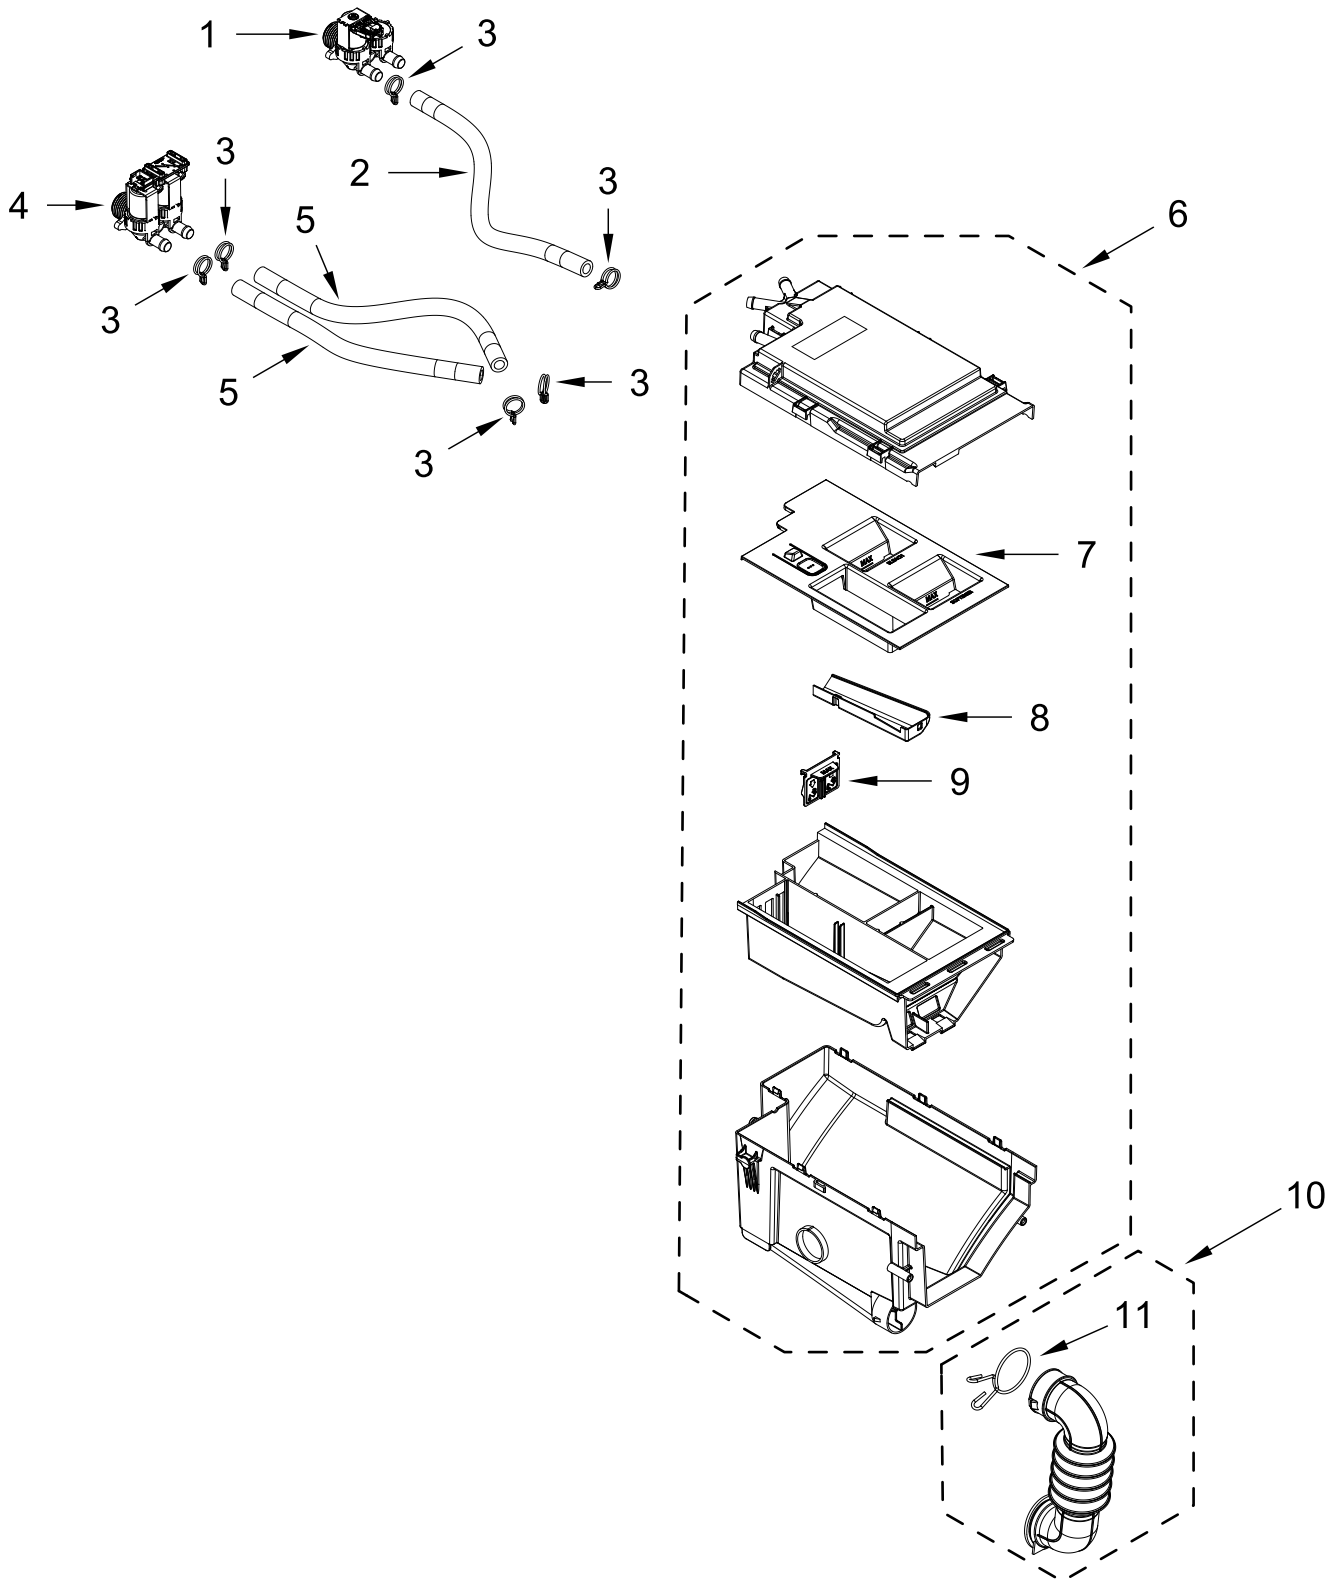

DISPENSER PARTS

DISPENSER PARTS

<u>Illus.</u> <u>No.</u>	<u>Part No.</u>	<u>Description</u>	<u>Illus.</u> <u>No.</u>	<u>Part No.</u>	<u>Description</u>	<u>Illus.</u> <u>No.</u>	<u>Part No.</u>	<u>Description</u>
1	W11486360	Valve, Inlet (Single)	7	W11106525	Siphon, Bleach/Softener	10	W10920132	Assembly, Dispenser Hose
2	W10920135	Hose, Inlet (Hot)	8	W11106522	Cover, Detergent Drawer	11	W10239910	Clamp, Hose
3	W10096851	Clamp, Hose	9	W10918519	Separator, Siphon			
4	W11486361	Valve, Inlet (Double)						
5	W10920133	Hose, Inlet (Cold)						
6	W11486348	Assembly, Dispenser