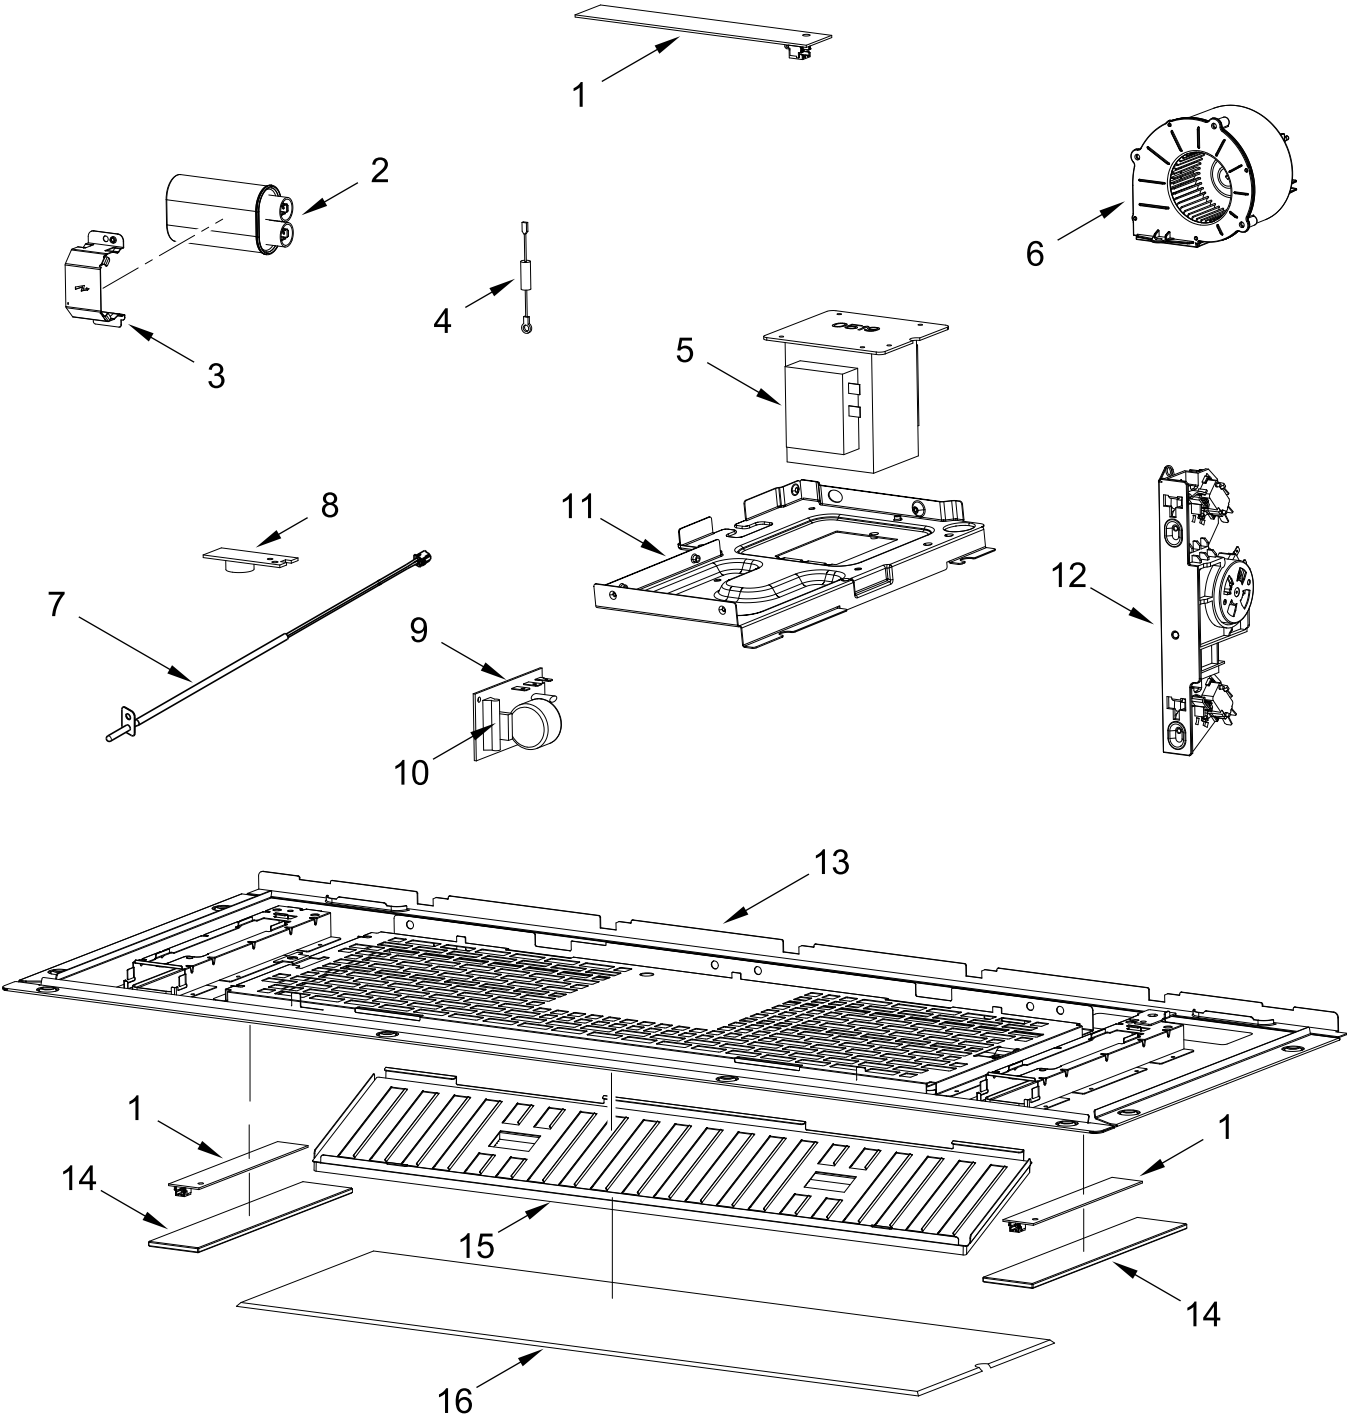

INTERIOR AND VENTILATION PARTS

INTERIOR AND VENTILATION PARTS

<u>Illus.</u> <u>No.</u>	<u>Part No.</u>	<u>Description</u>	<u>Illus.</u> <u>No.</u>	<u>Part No.</u>	<u>Description</u>	<u>Illus.</u> <u>No.</u>	<u>Part No.</u>	<u>Description</u>
1	W11573514	Light Strip, LED	6	W11615947	Assembly, Cooling Fan	11	W11586579	Plate, HVT Support
2	W11590185	Capacitor, High Voltage	7	W11605973	Thermostat, Convection	12	W11590601	Assembly, Interlock
3	W11095808	Bracket, Capacitor	8	W10163422	Thermistor	13	W11706994	Plate, Bottom
4	W11222648	Diode, High Voltage	9	W10531156	Board, Filter	14	W11593189	Glass, Light
5	W11619624	Transformer, High Voltage	10	W10422951	Fuse	15	W11616298	Filter, Charcoal
						16	W11697096	Filter, Grease