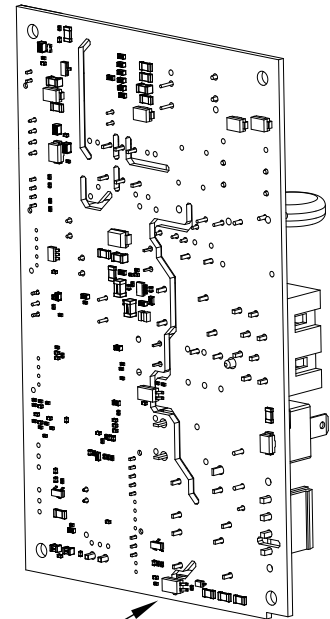

**MICROWAVE  
(Flush Mount)**

**MODELS:**

MMM8030PZ00 (Stainless)

# CONTROL PANEL PARTS

Literature Parts

# CONTROL PANEL PARTS

<u>Illus.</u> <u>No.</u>	<u>Part No.</u>	<u>Description</u>	<u>Illus.</u> <u>No.</u>	<u>Part No.</u>	<u>Description</u>
1		Literature Parts	3	W11706980	Assembly, Console
	W11646004	Manual, Owner's	4	W11604278	Backer, Control
	W11646008	Guide, Quick Start	5	W11616390	PCBA, Appliance Control Unit
	W11646013	Sheet, Tech			
2	W11593035	Cover, Console			