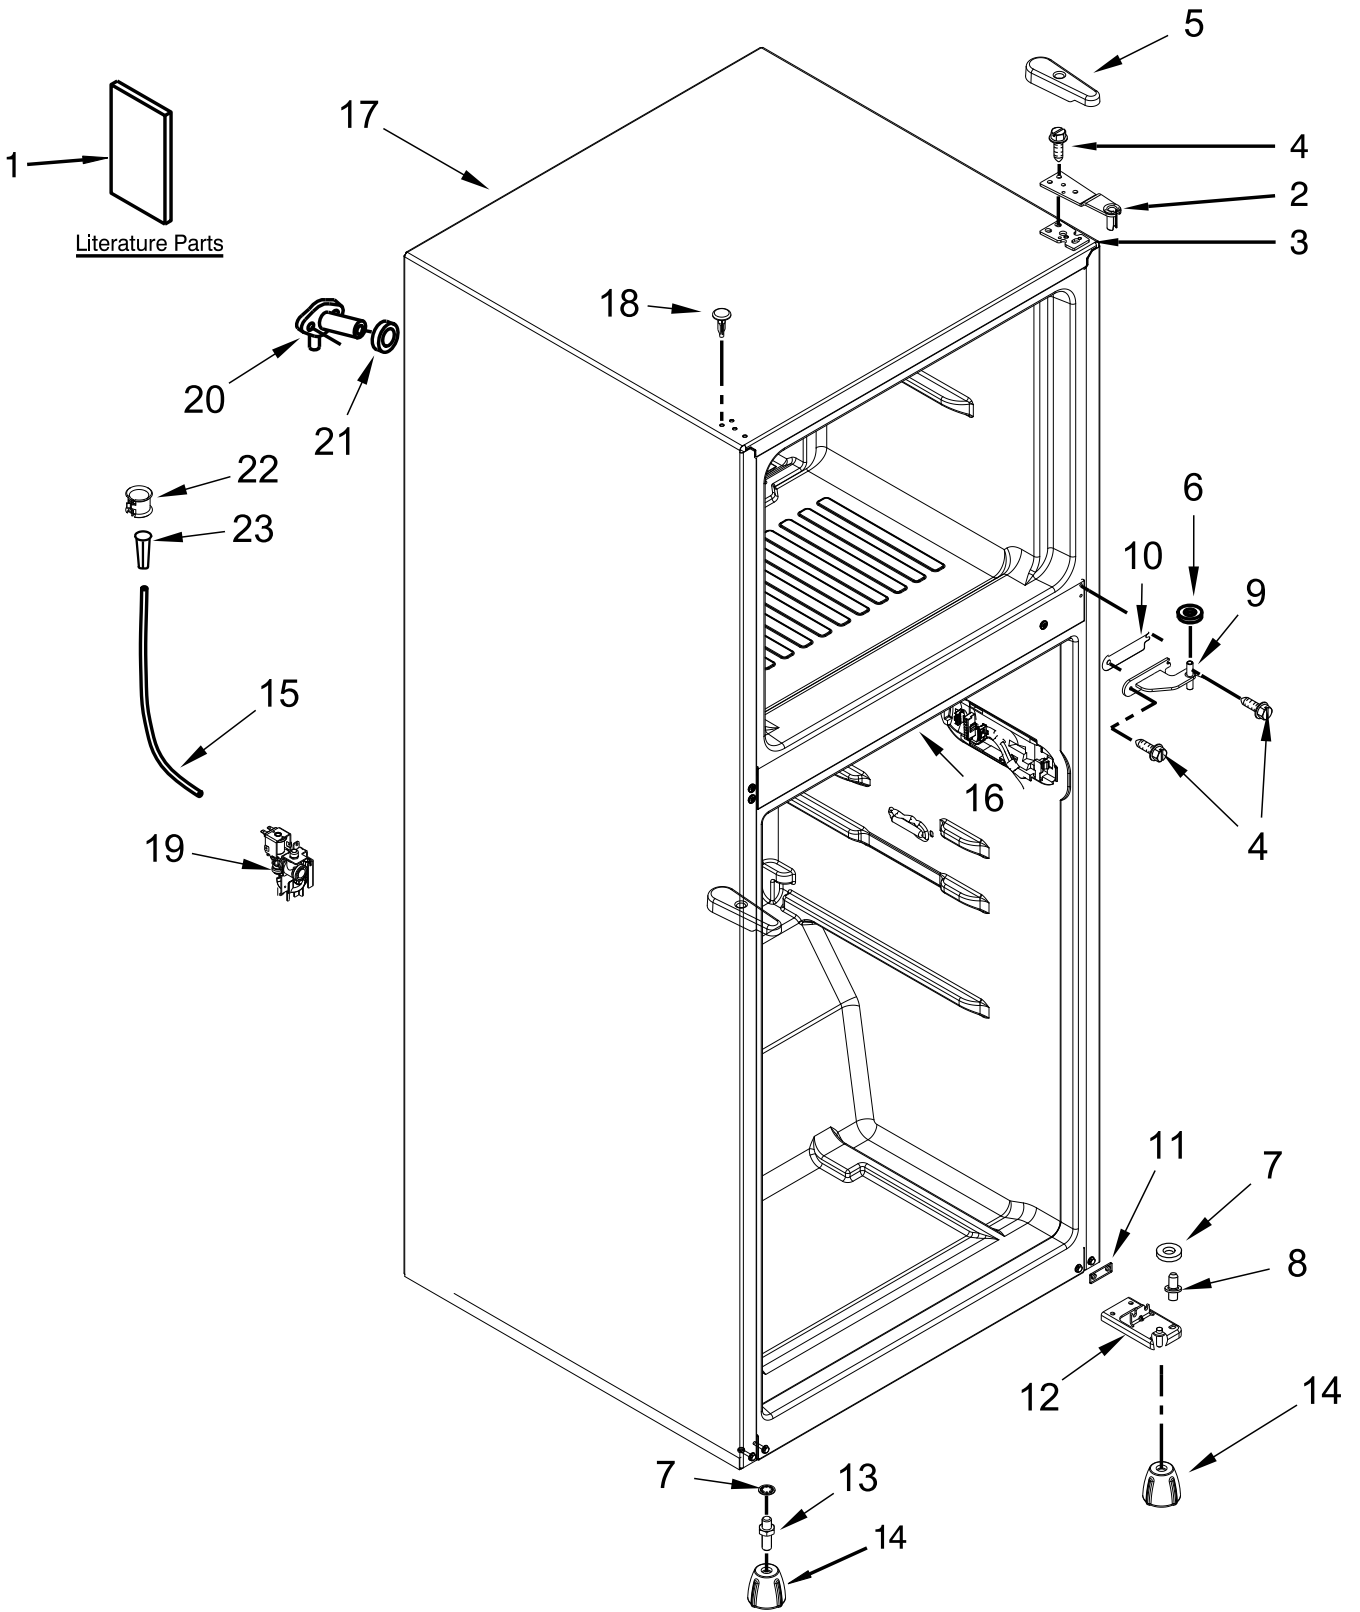

## REFRIGERATOR

# CABINET PARTS

<u>Illus. No.</u>	<u>Part No.</u>	<u>Description</u>	<u>Illus. No.</u>	<u>Part No.</u>	<u>Description</u>	<u>Illus. No.</u>	<u>Part No.</u>	<u>Description</u>
1		Literature Parts	6	487576	Washer, Plastic	16		Rail, Center (Not Serviced)
	W11331641	Use and Care Guide	7	489341	Washer, Plastic			
	W11383865	Energy Guide	8	W11183254	Pin, Hinge (Bottom)	17		Cabinet (Not Serviced)
	W11381905	Wiring Diagram	9	W11173998	Hinge, Center	18		Plug, Hole
2	W11191773	Assembly, Top Hinge	10	W11175787	Shim, Center Hinge		W10520304	White
3	W10399311	Shim, Top Hinge	11	W10919908	Shim, Bottom Hinge		W10520307	Grey
4	489497	Screw	12	W11217747	Assembly, Bottom Hinge		W10520305	Black
5		Hinge Cover				19	W10498976	Valve, Inlet
	W11467695	White	13	R-30039	Screw, Leveler	20	W11265079	Fitting, Water Tube
	W11467697	Black	14	W11176400	Leg, Leveler	21	1106508	Gasket, Seal
	W11467696	Grey	15	2181944	Tube, Water	22	W10329003	Clamp, Tube
						23	2181939	Insert, Tube

# LINER PARTS