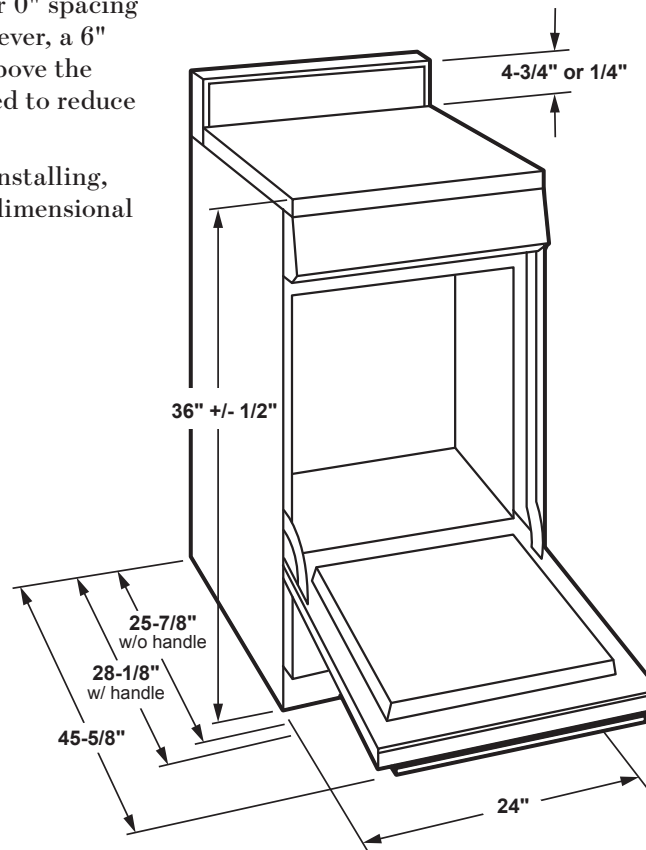

JAS640RMSS

GE® 24" Standard Clean Free-Standing Electric Range

DIMENSIONS AND INSTALLATION INFORMATION (IN INCHES)

RECEPTACLE LOCATIONS

Locally approved flexible service cord or conduit must be used because terminals are not accessible after range installation. See shaded area in drawing for location of electrical outlet box. Recommended outlet locations allow range to be installed directly against wall.

NOTE: This appliance has been approved for 0" spacing to adjacent surfaces above the cooktop. However, a 6" minimum spacing to surfaces less than 15" above the cooktop and adjacent cabinet is recommended to reduce exposure to steam, grease splatter and heat.

INSTALLATION INFORMATION: Before installing, consult installation instructions for current dimensional data and additional requirements.

KW RATING	
240V	10.5
208V	8.1
BREAKER SIZE	
240V	40 Amps†
208V	40 Amps†

†**NOTE:** Check local codes for required breaker size.