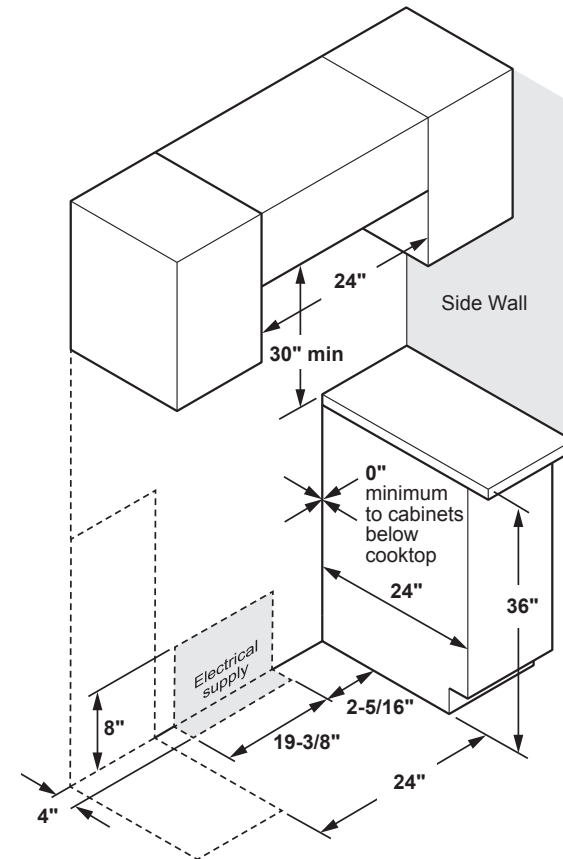

DIMENSIONS AND CLEARANCES (CONT.) ELECTRICAL OUTLET LOCATIONS

For answers to your Monogram, GE Café™, GE Profile™ or GE Appliances product questions, visit our website at geappliances.com or call GE Answer Center® Service, 800.626.2000.