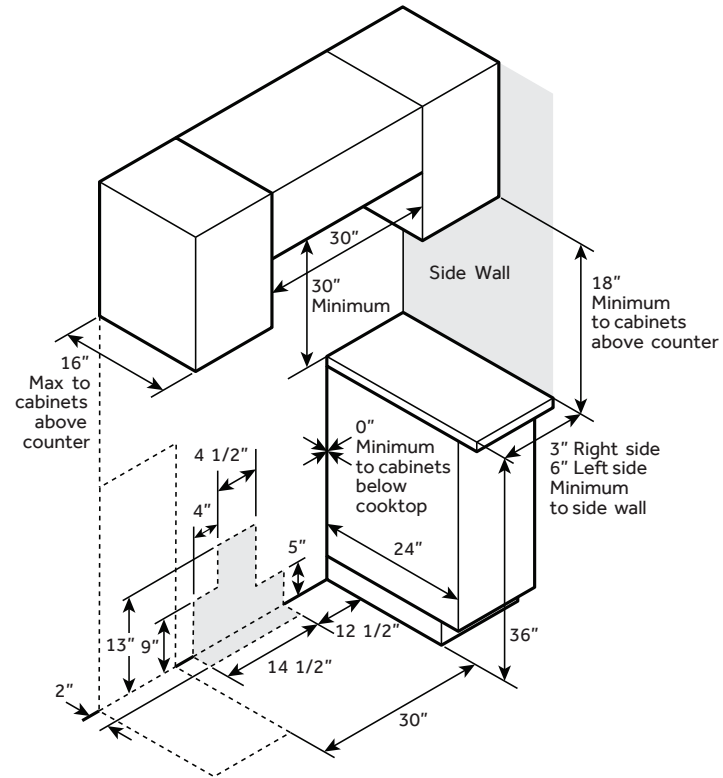

JGBS86SP/EP

GE® 30" Free-Standing Gas Double Oven Convection Range

Dimensions and Installation Information

Electrical Rating: 120V, 60Hz, 15A

Installation Information: Before installing, consult installation instructions packed with product for current dimensional data.

For answers to your Monogram, Café™, GE Profile™ or GE Appliances product questions, visit our website at geappliances.com or call GE Answer Center® Service, 800.626.2000.

Specification Revised 5/24