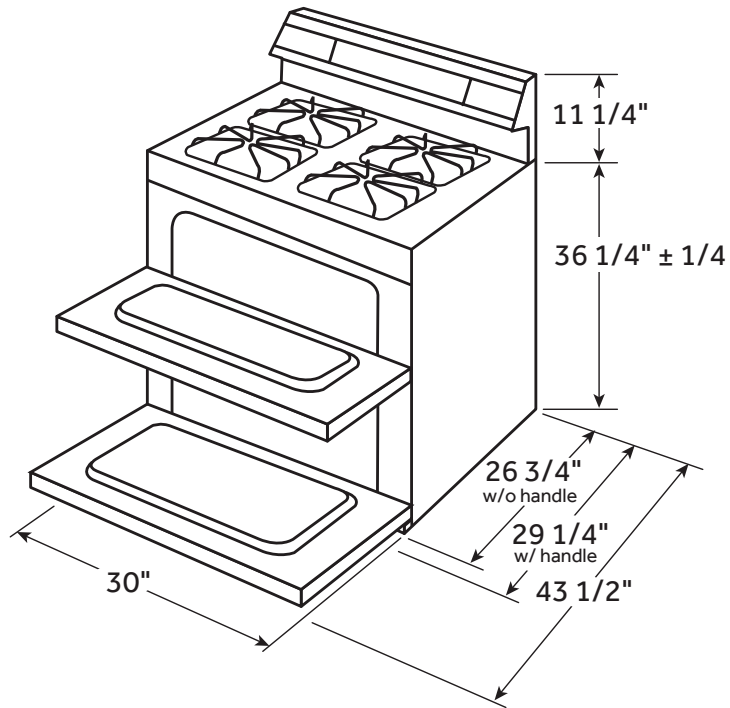

JGBS86SP/EP

GE® 30" Free-Standing Gas Double Oven Convection Range

Dimensions and Installation Information

Electrical Rating: 120V, 60Hz, 15A

Installation Information: Before installing, consult installation instructions packed with product for current dimensional data.

For answers to your Monogram, Café™, GE Profile™ or GE Appliances product questions, visit our website at geappliances.com or call GE Answer Center® Service, 800.626.2000.

Specification Revised 5/24