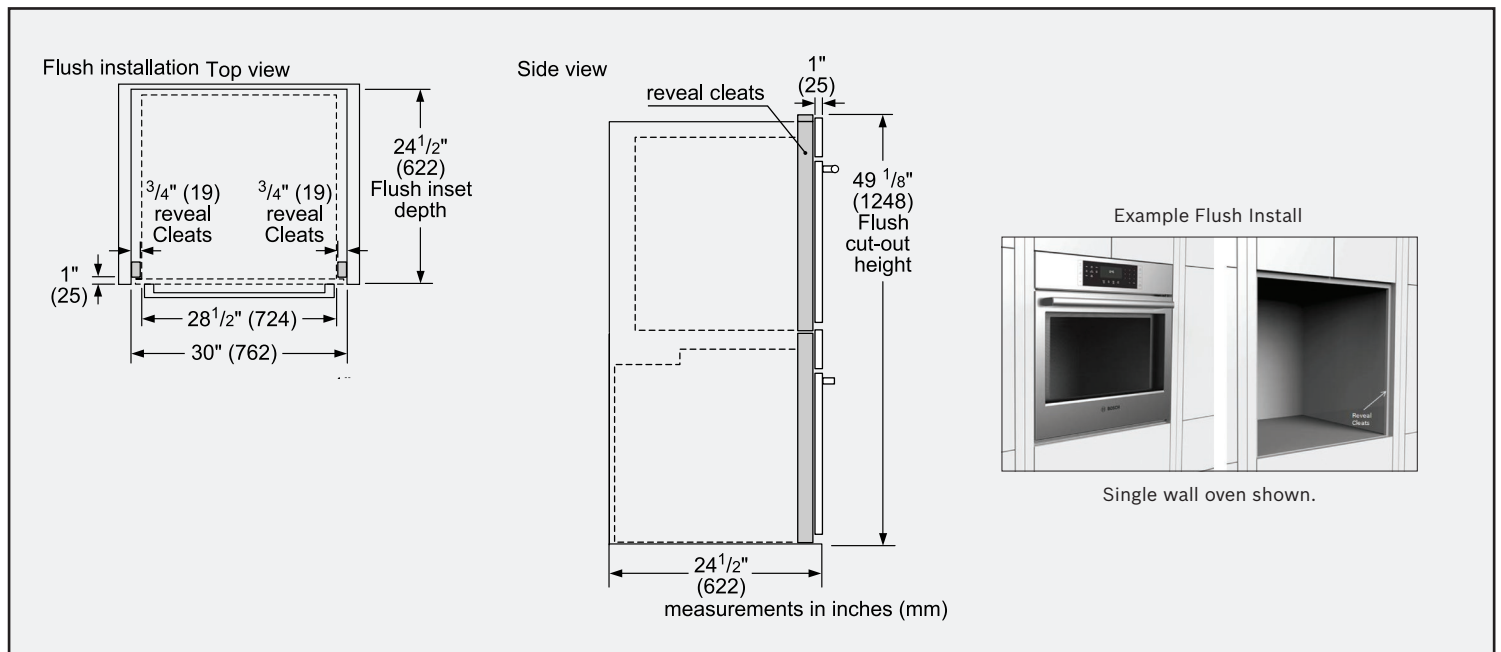

Notes: All height, width and depth dimensions are shown in inches. BSH reserves the absolute and unrestricted right to change product materials and specifications, at any time, without notice. Consult the product's installation instructions for final dimensional data and other details prior to making cutout.

30" Speed Combination Oven

800 Series – Black Stainless Steel HBL8743UC

BOSCH

Invented for life

Installation Details

Accessories: To purchase Bosch accessories, cleaners & parts please visit www.bosch-home.com/us/store or call 1-800-944-2904 (Mon to Fri 5 am to 6 pm PST, Sat 6 am to 3 pm PST).